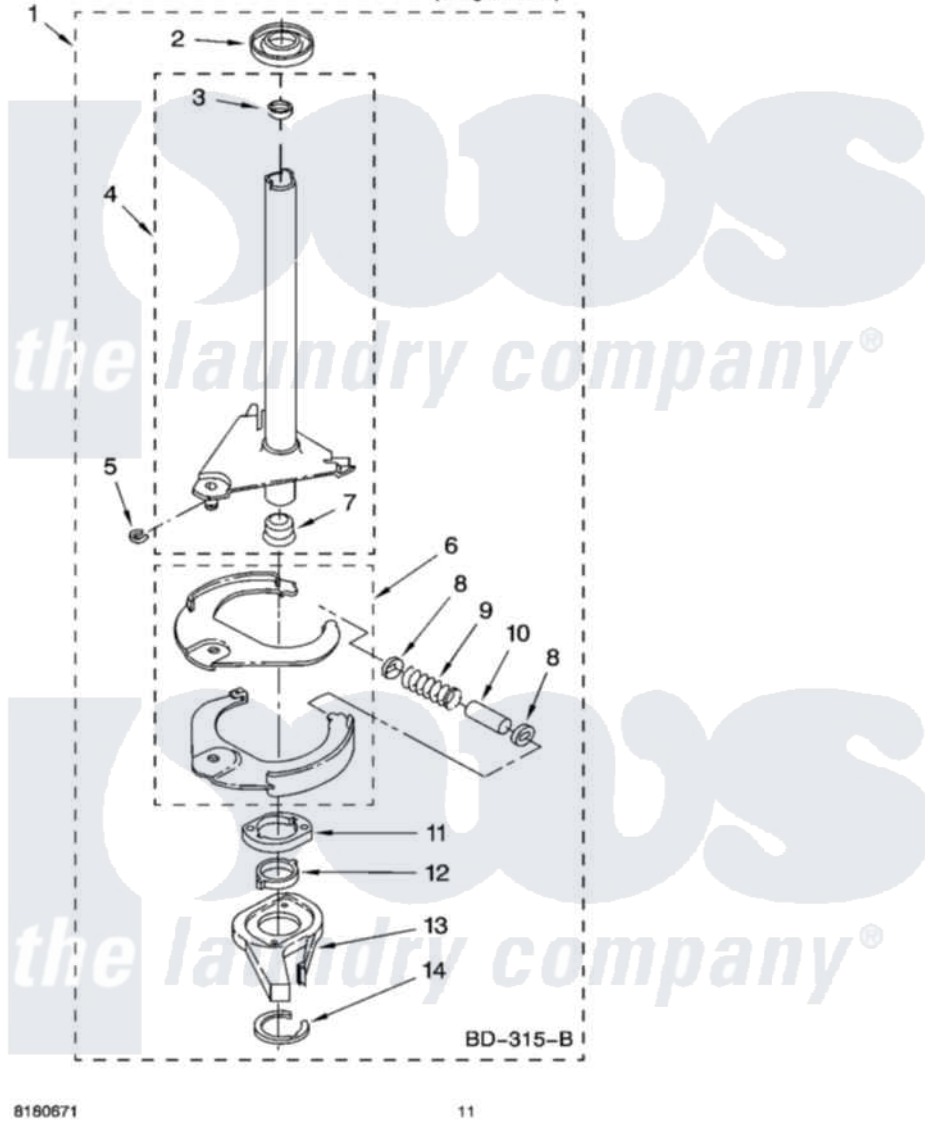

Whirlpool LSR7333PQ1 07 - BRAKE AND DRIVE TUBE PARTS

BRAKE AND DRIVE TUBE PARTS

For Model: LSR7333PQ1
(Designer White)

8180671

11

Whirlpool [Residential Whirlpool LSR7333PQ1 Washer Parts](#) Parts Diagram 07 - BRAKE AND DRIVE TUBE PARTS
Click on the part number to view part

Item	Original Part Number	Replaced By	Status	Part Description
1	388952	285792		Basketdrive
2	62658			Ring, Thrust
3	356427			Seal, Spin Pinion
4	64027	64208		Tube-Spin
5	64035	W10083190		Ring, Retaining
6	64232	285438		Shoe-Brake
7	62703	8546462		"T" Bearing, Spin Tube
8	3353956	285658		Sleeve
9	387806		Not Available	Spring, Brake
10	3355360	285658		Sleeve
11	661516	8546461		Cam, Brake Release
12	63022			Sleeve, Cam
13	64194	285790		Lining
14	90368	W10083200		Ring, Retaining
"	N/A		Not Available	FOLLOWING PARTS NOT ILLUSTRATED
"	285208			Lubricant