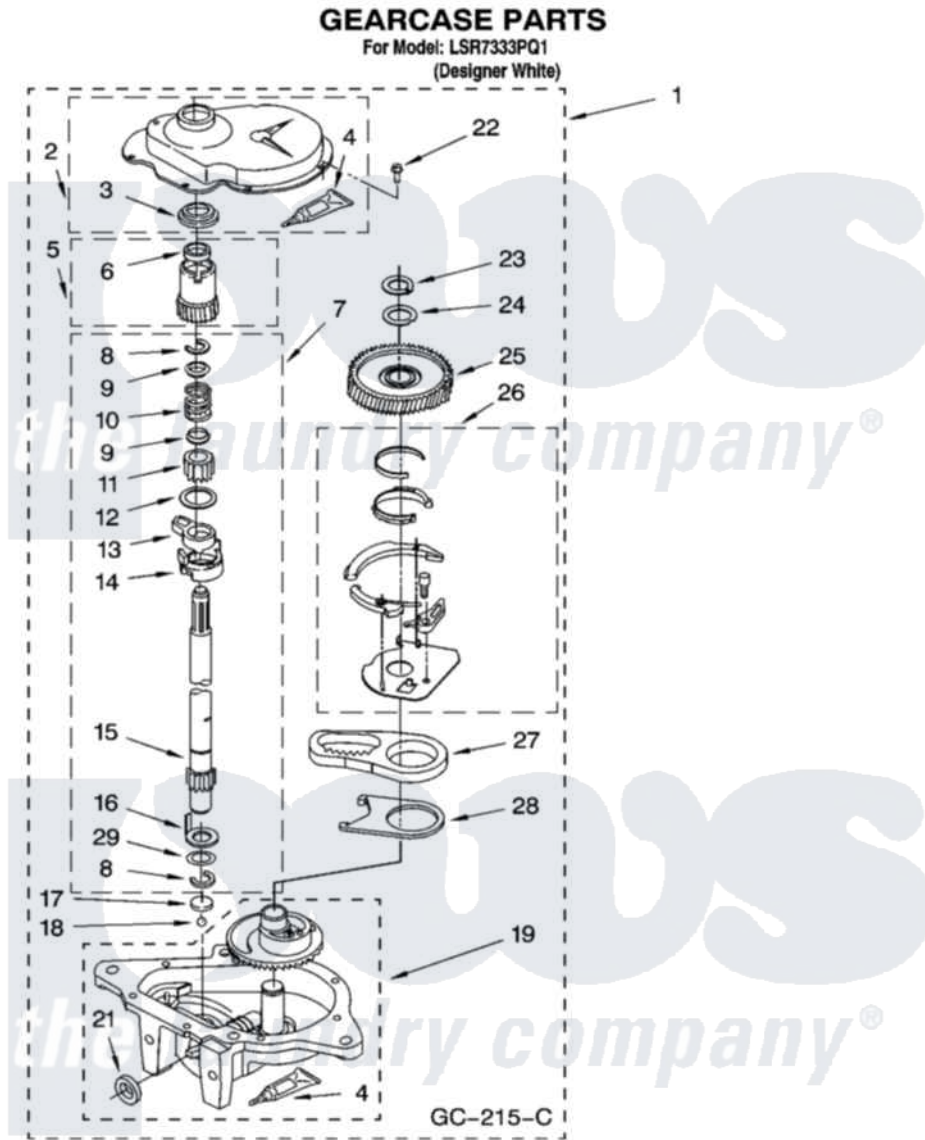

Whirlpool LSR7333PQ1 08 - GEARCASE PARTS

12

8180671

Whirlpool [Residential Whirlpool LSR7333PQ1 Washer Parts](#) Parts Diagram 08 - GEARCASE PARTS
Click on the part number to view part

Item	Original Part Number	Replaced By	Status	Part Description
1	3360630	3360629		Gearcase
2	285202			Cover, Gearcase
3	3349985			Seal, Gearcase Cover
4	285195			Sealer Sealer, Gasket
5	63320	285362		Gear and Pinion
6	356427			Seal, Spin Pinion
7	389387			Shaft, Agitator
8	90369		Not Available	Ring, Retaining (2)
9	62677			Retainer, Spring
10	62676			Spring, Agitator
11	63273	285509		Shaft, Agitator
12	62619			Washer, Agitator Gear
13	62580	285206		Cam-Agitator
14	62581	285206		Cam-Agitator
15	285509			Shaft, Agitator
16	62618			Washer, Cam Thrust

17	16018	285205	Bearing
18	85529	285205	Bearing
19	389230	285515	Gearcase
21	285352		Seal Kit, Thrust Plug
22	3351614		Screw, Gearcase Cover Mounting
23	3362552	285765	Ring-Retr
24	285735	285766	Washer Kit, Thrust
25	62570	285362	Gear and Pinon
26	388253	999516	Shelf-Glas
27	3349296	8546456	Rack, Connecting
28	62621		Actuator, Shift
29	388815		Washer, Intermediate 1 3976263 Miscellaneous Parts Bag 2 3976300 Washer, Inlet Hose 3 3366913 Clamp, Hose