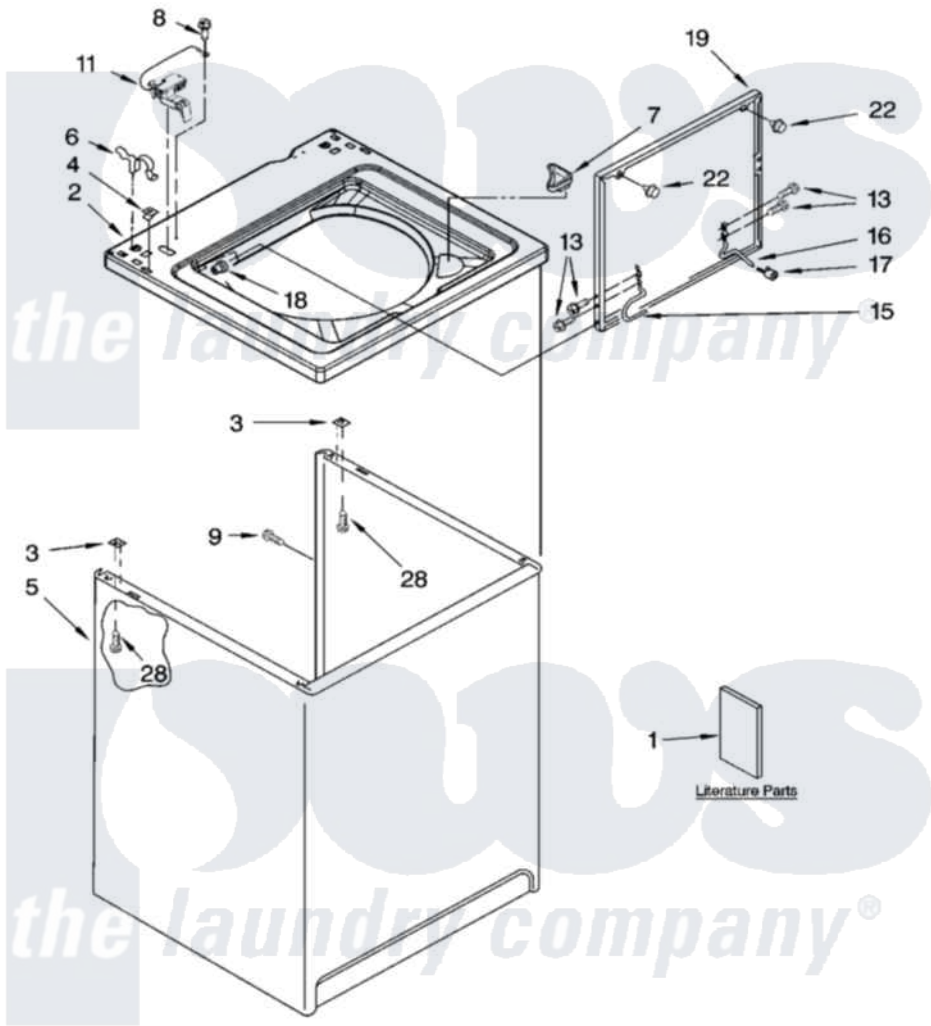

Whirlpool LSR7333PQ3 01 - TOP AND CABINET PARTS

TOP AND CABINET PARTS

For Model: LSR7333PQ3
(Designer White)

AUTOMATIC
WASHER

10-05 Litho in U.S.A. (drd)

1

Part No. 8180835

[Whirlpool Residential Whirlpool LSR7333PQ3 Washer Parts](#) Parts Diagram 01 - TOP AND CABINET PARTS
Click on the part number to view part

Item	Original Part Number	Replaced By	Status	Part Description
1	3956025		Not Available	Installation Instructions
"	3955901		Not Available	Feature Sheet
"	3955869		Not Available	Use & Care Guide
"	8546687		Not Available	Wiring Diagram
"	3957355		Not Available	Energy Guide
"	N/A		Not Available	Following May Be Purchased
"	N/A		Not Available	DO-IT-YOURSELF REPAIR MANUALS
"	4313896			Do-It-Yourself Repair Manuals
2	8318064			Top
3	62750			Spacer, Cabinet To Top (4)
4	357213			Nut, Push-In
5	63424			Cabinet
6	62780			Clip, Top And Cabinet And Rear Panel
7	3362952			Dispenser, Bleach
8	3351611			Screw, Gearcase Cover

8	3351014		Mounting
9	3357011	308685	Side Trim)
11	8318084		Switch, Lid
13	3351355	W10119828	Screw, Lid Hinge Mounting
15	8318088		Hinge, Lid
16	54583		Hinge, Lid
17	19119		Bumper, Lid Hinge
18	21258		Bearing, Lid Hinge
19	8542387	W10193857	Lid
22	9724509		Bumper, Lid
28	3390631		Screw, 10-16 X 3/8