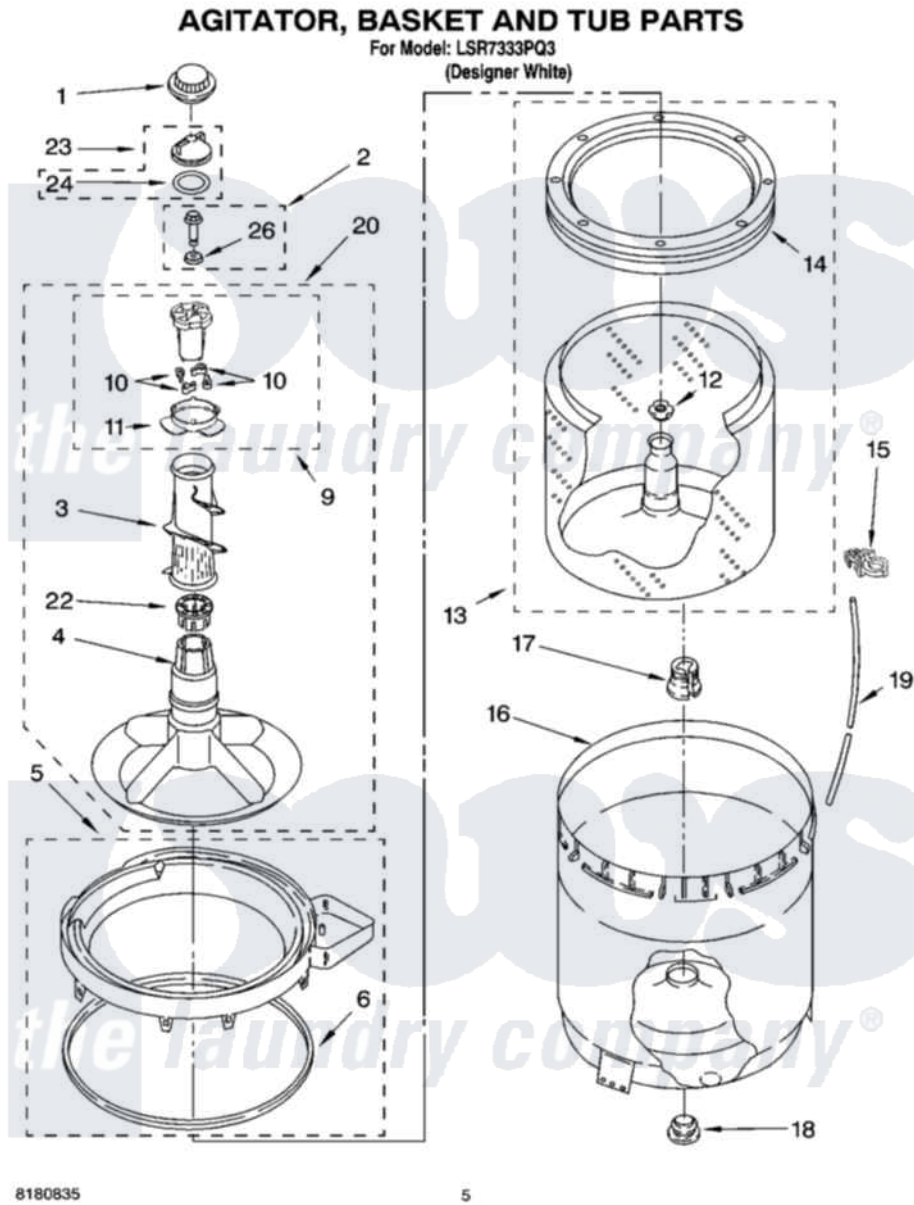

Whirlpool LSR7333PQ3 03 - AGITATOR, BASKET AND TUB PARTS

Whirlpool [Residential Whirlpool LSR7333PQ3 Washer Parts](#) Parts Diagram 03 - AGITATOR, BASKET AND TUB PARTS

[Click on the part number to view part](#)

Item	Original Part Number	Replaced By	Status	Part Description
1	3355758			Cap, Agitator
2	358237			Screw And Washer
3	3348752			Mover, Clothes
4	3347288			Agitator
5	8528150	W10445870		Ring-Tub
6	3976308			Gasket, Tub Ring
9	3363663	285811		Cam-Agitator
10	3366877	80040		Dog-Agitator
11	3363661			Bearing, Driven Cam
12	21366			Nut, Spanner
13	8526017	W10389329		Clothes Container, Assembly
14	8519788	387240		Ring, Balance
15	2219077			Clip, Pressure Switch Hose
16	63849			Strain Relief, Power Cord
17	389140			Tub Block, Basket Drive
18	383727			Gasket, Centerpod