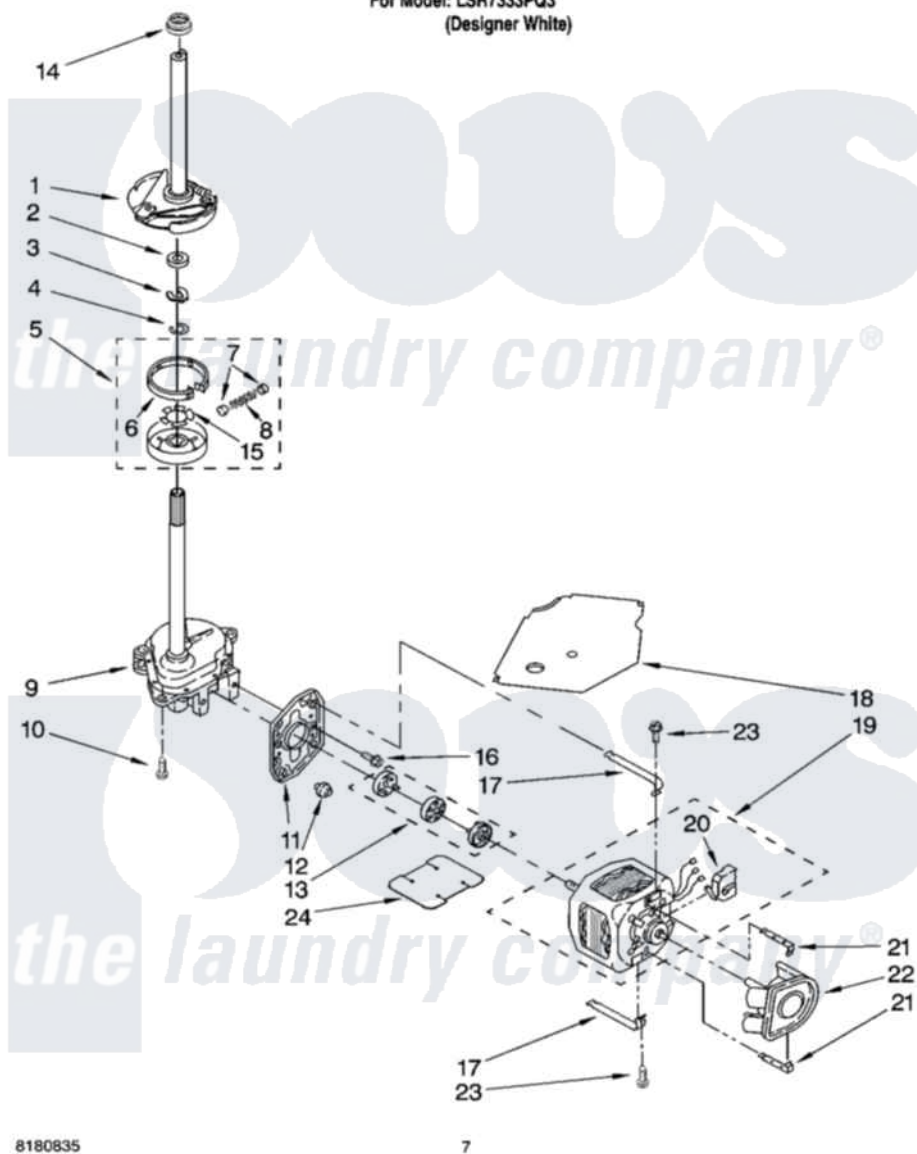

# Whirlpool LSR7333PQ3 04 - BRAKE, CLUTCH, GEARCASE, MOTOR AND PUMP PARTS

## BRAKE, CLUTCH, GEARCASE, MOTOR AND PUMP PARTS

For Model: LSR7333PQ3  
(Designer White)

8180835

7

Whirlpool [Residential Whirlpool LSR7333PQ3 Washer Parts](#) Parts Diagram 04 - BRAKE, CLUTCH, GEARCASE, MOTOR AND PUMP PARTS  
Click on the part number to view part

Item	Original Part Number	Replaced By	Status	Part Description
1	388952	<a href="#">285792</a>		Basketdrive
2	<a href="#">63292</a>			Washer, Spin Tube Thrust
3	62697	<a href="#">W10080230</a>		Ring, Spin Tube Support
4	63283	<a href="#">285353</a>		Ring
5	3951311	<a href="#">285785</a>		Clutch
6	3951308	<a href="#">285790</a>		Lining
7	<a href="#">62646</a>			Cap, Clutch Spring
8	<a href="#">3946792</a>			Spring And Damper Assembly
9	3360630	<a href="#">3360629</a>		Gearcase
10	3357334	<a href="#">3400516</a>		Screw Anti-Rattle
11	<a href="#">62611</a>			Plate, Motor Mount To Gearcase
12	<a href="#">62691</a>			Grommet, Motor
13	285753	<a href="#">285753A</a>		Coupling
14	<a href="#">8577374</a>			Seal, Centerpost

15	<a href="#">3355454</a>		Clip, Main Drive
16	<a href="#">3400516</a>		Screw Anti-Rattle
17	3349637	<a href="#">W10086010</a>	Retainer, Motor
18	<a href="#">3362089</a>		Shield, Tub To Motor
19	8528157	<a href="#">661600</a>	Motor, Main Drive
20	<a href="#">3952056</a>		Switch, Main Drive Motor
21	<a href="#">8546127</a>		Retainer, Pump
22	<a href="#">3363394</a>		Pump
23	3387485	<a href="#">273556</a>	Screw, 10-16 X 5/8
24	<a href="#">3946532</a>		Shield, Motor