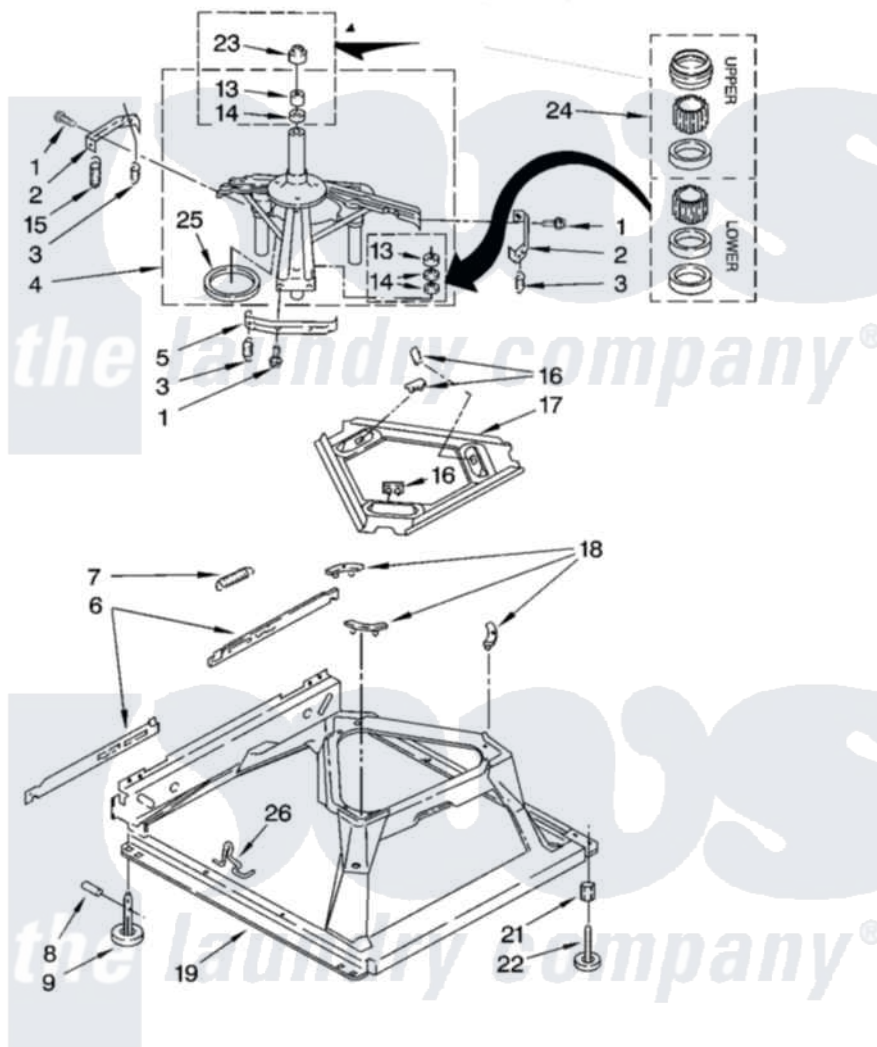

Whirlpool LSR7333PQ3 05 - MACHINE BASE PARTS

MACHINE BASE PARTS

For Model: LSR7333PQ3
(Designer White)

8

8180835

Whirlpool [Residential Whirlpool LSR7333PQ3 Washer Parts](#) Parts Diagram 05 - MACHINE BASE PARTS

[Click on the part number to view part](#)

Item	Original Part Number	Replaced By	Status	Part Description
1	3400076			Screw, Bracket Mounting
2	64067			Bracket, Spring Outer
3	63907			Spring, Suspension
4	8575214	280184		Support
5	64065			Bracket, Spring Outer
6	63466			Link, Leveling Mechanism
7	62597	8316845		Spring
8	62837			Pin, Knurled
9	62596	285244		Feet-Leveling
13	3347047	8546455		Bearing, Centerpost
14	357409	359449		Seal, Agitator Shaft
15	388492	W10250667		Spring, Counterweight
16	62568	285219		Pad
17	3946509			Plate, Suspension
18	3363660	285744		Pad
19	3946512	285771		Base

21	3359452		Nut, Lock
22	389102	W10001130	Foot, Leveling
23	8577376		Seal, Centerpost
24	285203		Centerpost Bearing Kit
25	63134		Ring, Sound Deadening
26	63806	W10145155	Retainer, Suspension Spring