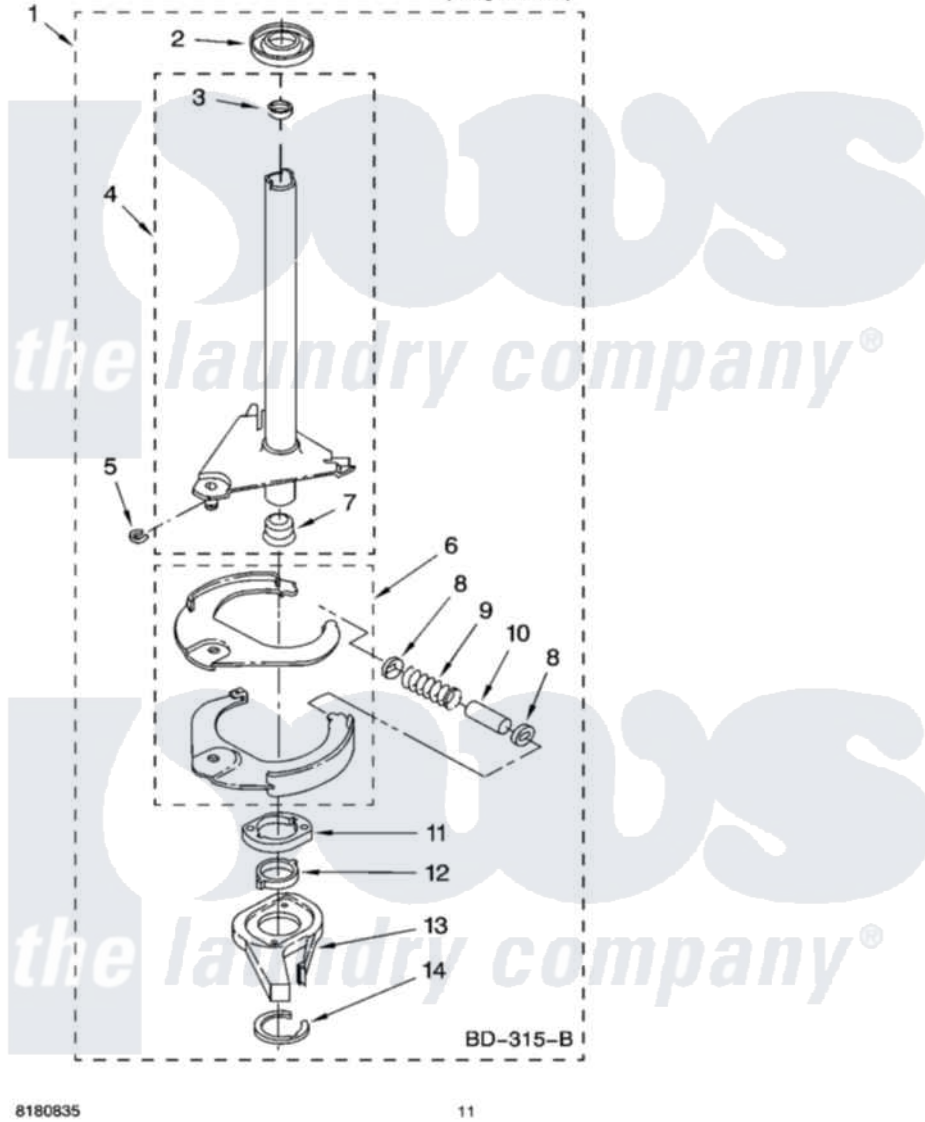

Whirlpool LSR7333PQ3 07 - BRAKE AND DRIVE TUBE PARTS

BRAKE AND DRIVE TUBE PARTS

For Model: LSR7333PQ3
(Designer White)

8180835

11

Whirlpool [Residential Whirlpool LSR7333PQ3 Washer Parts](#) Parts Diagram 07 - BRAKE AND DRIVE TUBE PARTS
Click on the part number to view part

Item	Original Part Number	Replaced By	Status	Part Description
1	388952	285792		Basketdrive
2	62658			Ring, Thrust
3	356427			Seal, Spin Pinion
4	64027	64208		Tube-Spin
5	64035	W10083190		Ring, Retaining
6	64232	285438		Shoe-Brake
7	62703	8546462		"T" Bearing, Spin Tube
8	3353956	285658		Sleeve
9	387806		Not Available	Spring, Brake
10	3355360	285658		Sleeve
11	661516	8546461		Cam, Brake Release
12	63022			Sleeve, Cam
13	64194	285790		Lining
14	90368	W10083200		Ring, Retaining
"	N/A		Not Available	FOLLOWING PARTS NOT ILLUSTRATED
"	285208			Lubricant