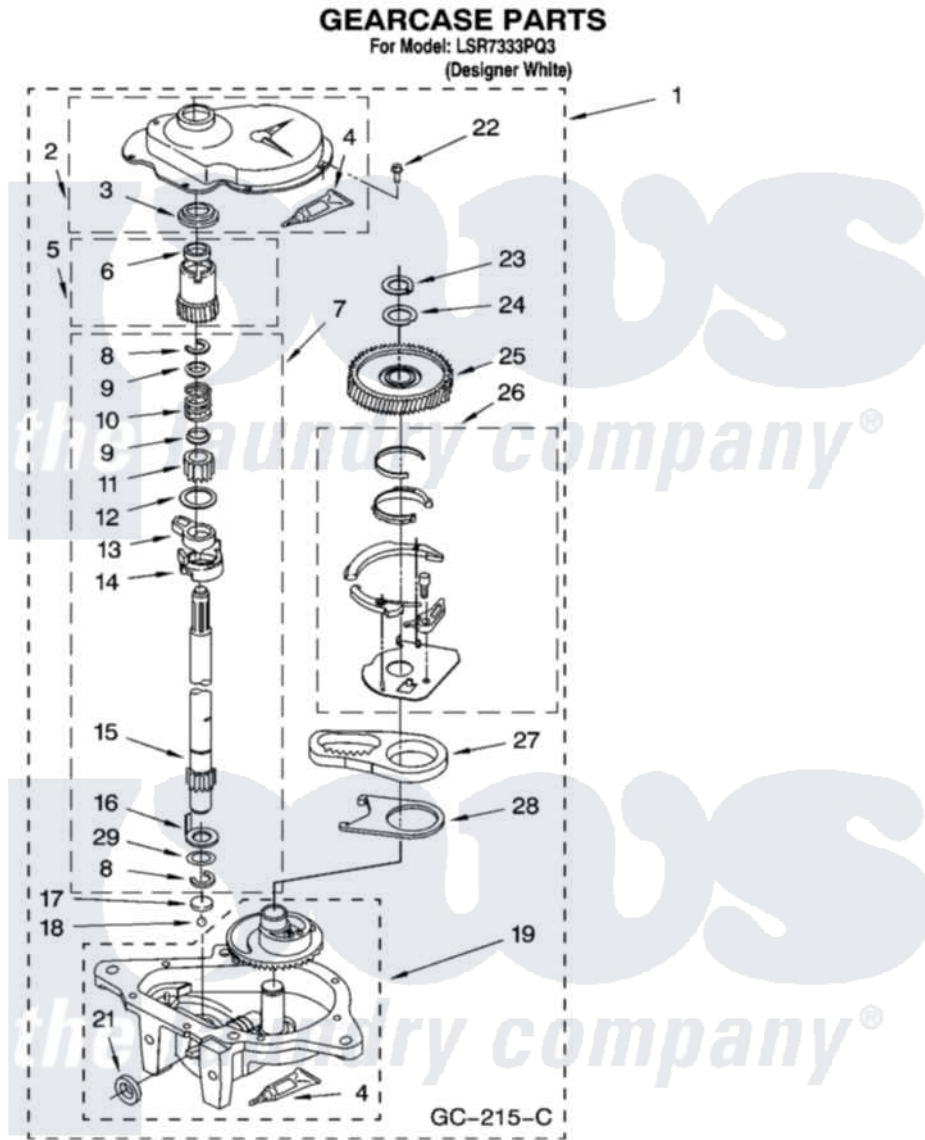

Whirlpool LSR7333PQ3 08 - GEARCASE PARTS

12

8180835

Whirlpool [Residential Whirlpool LSR7333PQ3 Washer Parts](#) Parts Diagram 08 - GEARCASE PARTS
Click on the part number to view part

Item	Original Part Number	Replaced By	Status	Part Description
1	3360630	3360629		Gearcase
2	285202			Cover, Gearcase
3	3349985			Seal, Gearcase Cover
4	285195			Sealer Sealer, Gasket
5	63320	285362		Gear and Pinion
6	356427			Seal, Spin Pinion
7	389387			Shaft, Agitator
8	90369		Not Available	Ring, Retaining (2)
9	62677			Retainer, Spring
10	62676			Spring, Agitator
11	63273	285509		Shaft, Agitator
12	62619			Washer, Agitator Gear
13	62580	285206		Cam-Agitator
14	62581	285206		Cam-Agitator
15	285509			Shaft, Agitator
16	62618			Washer, Cam Thrust

17	16018	285205	Bearing
18	85529	285205	Bearing
19	389230	285515	Gearcase
21	285352		Seal Kit, Thrust Plug
22	3351614		Screw, Gearcase Cover Mounting
23	3362552	285765	Ring-Retr
24	285735	285766	Washer Kit, Thrust
25	62570	285362	Gear and Pinon
26	388253	999516	Shelf-Glas
27	3349296	8546456	Rack, Connecting
28	62621		Actuator, Shift
29	388815		Washer, Intermediate 1 3976263 Miscellaneous Parts Bag 2 3976300 Washer, Inlet Hose 3 3366913 Clamp, Hose