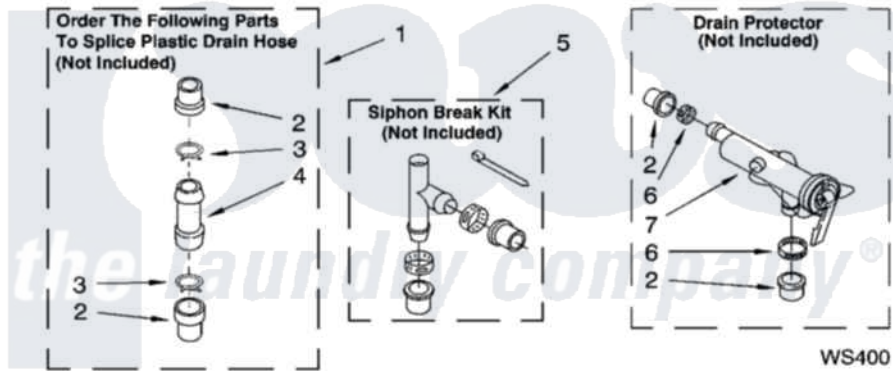

**Whirlpool LSR7333PQ3 09 - WATER SYSTEM PARTS, OPTIONAL PARTS  
(NOT INCLUDED)**

**WATER SYSTEM PARTS**

For Model: LSR7333PQ3  
(Designer White)

8180835

13

Whirlpool [Residential Whirlpool LSR7333PQ3 Washer Parts](#) Parts Diagram 09 - WATER SYSTEM PARTS,  
OPTIONAL PARTS (NOT INCLUDED)  
Click on the part number to view part