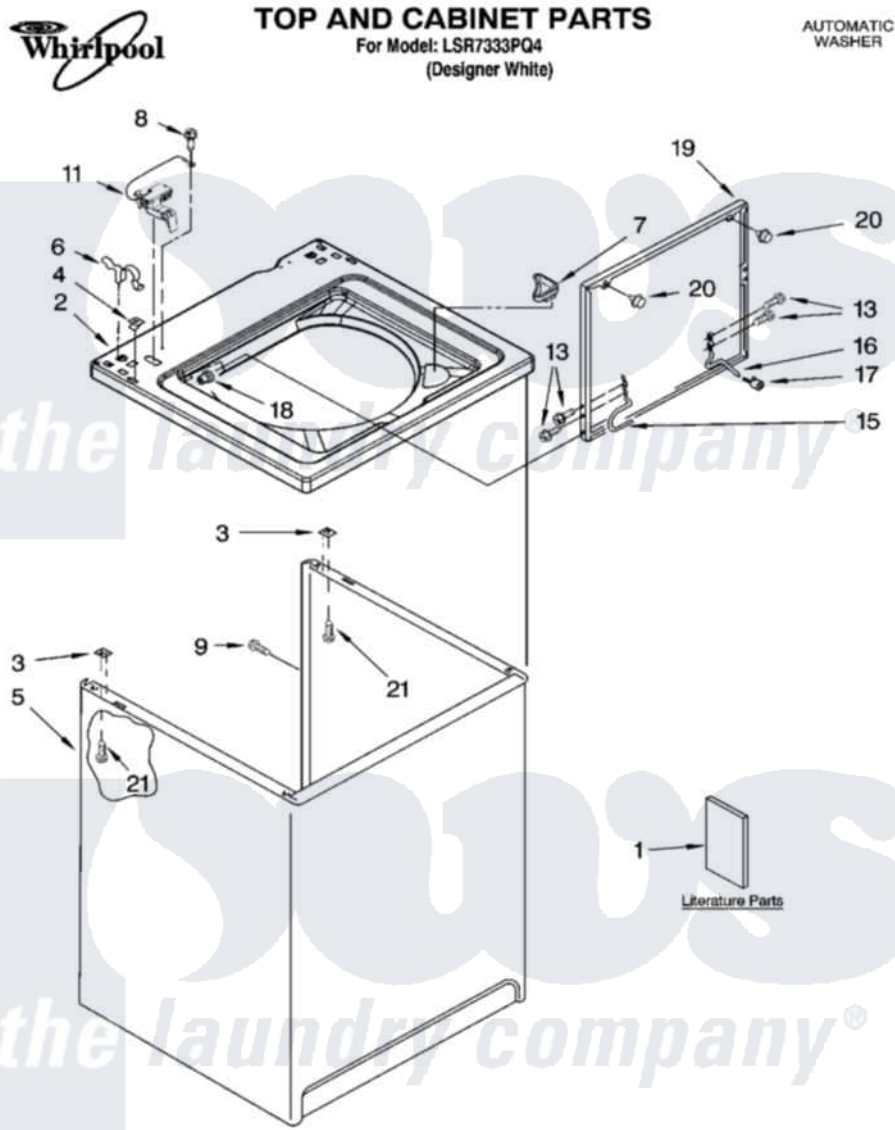

Whirlpool LSR7333PQ4 01 - TOP AND CABINET PARTS

11-05 Litho in U.S.A. (drd)

1

Part No. 8180976 Rev. A

[Whirlpool Residential Whirlpool LSR7333PQ4 Washer Parts](#) Parts Diagram 01 - TOP AND CABINET PARTS
 Click on the part number to view part

Item	Original Part Number	Replaced By	Status	Part Description
1	3958075		Not Available	Installation Instructions
"	3955901		Not Available	Feature Sheet
"	8578232		Not Available	Use & Care Guide
"	8546687		Not Available	Wiring Diagram
"	3957355		Not Available	Energy Guide
"	N/A		Not Available	Following May Be Purchased DO-IT-YOURSELF REPAIR MANUALS
"	4313896			Do-It-Yourself Repair Manuals
2	8318064			Top
3	62750			Spacer, Cabinet To Top (4)
4	357213			Nut, Push-In
5	63424			Cabinet
6	62780			Clip, Top And Cabinet And Rear Panel
7	3362952			Dispenser, Bleach
8	3351614			Screw, Gearcase Cover Mounting

9	3357011	308685	Side Trim)
11	8318084		Switch, Lid
13	3351355	W10119828	Screw, Lid Hinge Mounting
15	8318088		Hinge, Lid
16	54583		Hinge, Lid
17	19119		Bumper, Lid Hinge
18	21258		Bearing, Lid Hinge
19	8542387	W10193857	Lid
20	9724509		Bumper, Lid
21	3390631		Screw, 10-16 X 3/8