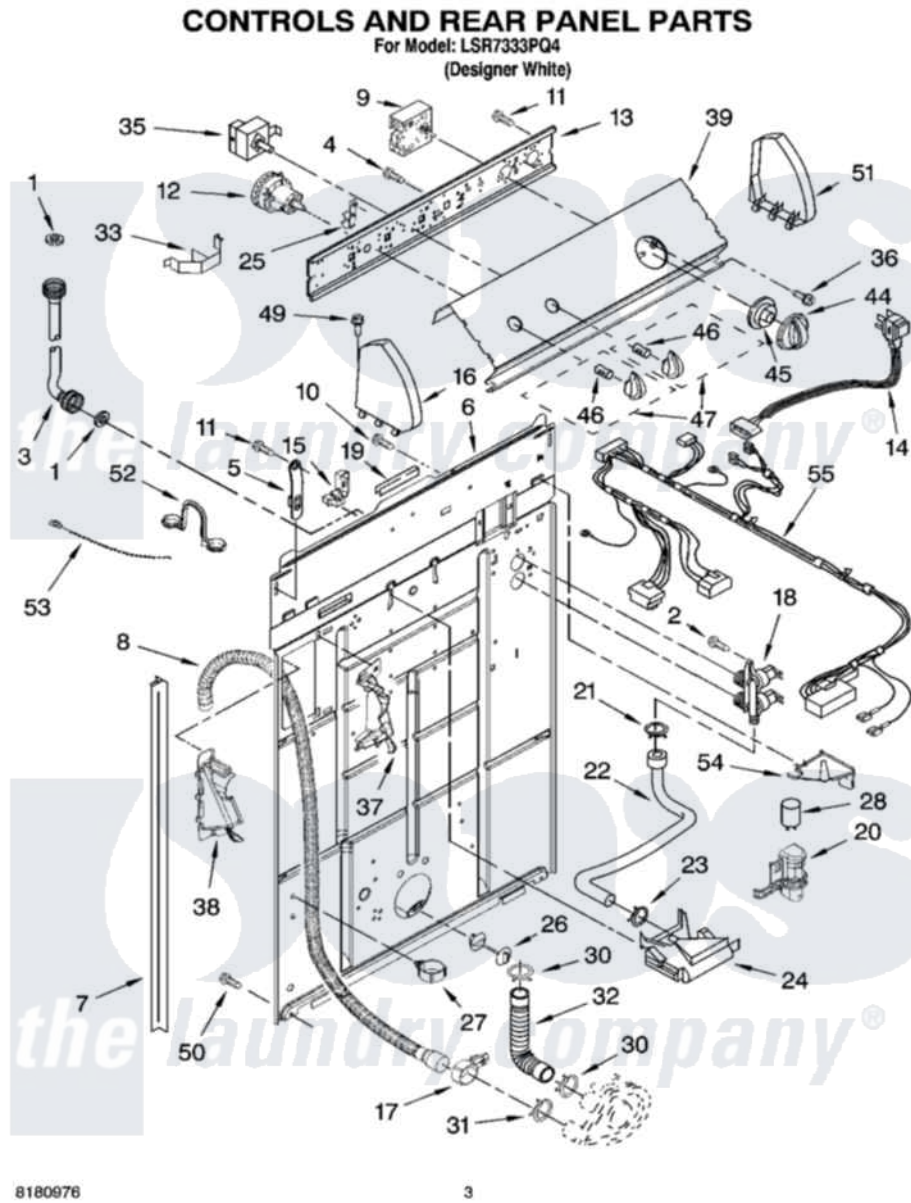

Whirlpool LSR7333PQ4 02 - CONTROLS AND REAR PANEL PARTS

Whirlpool Residential Whirlpool LSR7333PQ4 Washer Parts Parts Diagram 02 - CONTROLS AND REAR PANEL PARTS
Click on the part number to view part

Item	Original Part Number	Replaced By	Status	Part Description
1	3976300	16123		Washer Inlet-Hose Miscellaneous Parts Must be Ordered Separately.
2	9740848			Screw, Mixing Valve Mounting
3	8571377	89503		Hose-Inlet
"	8571378	89503		Hose-Inlet
4	3400073			Screw, Ground
5	8568314			Strap, Console
6	8318015			Panel, Rear
7	62747			Pad, Rear Panel
8	8559373	W10096921		Drain Hose Assembly
9	8546685			Timer, Control
10	3351614			Screw, Gearcase Cover Mounting
11	90767			Screw, 8A X 3/8 HeX Washer Head Tapping
12	3366848	W10339229		Switch-WL
13	3948608			Bracket, Control

14	661661	285800	Cord-Power
15	8559349	285777	Relief-Str
16	8271365	279962	Endcap
17	8541668		Clamp, Hose
18	3952164	285805	Valve-Inlet
19	303294	3367669	Protector, Edge
20	8318046		Clip, Capacitor
21	301958	596669	Clamp, Manifold
22	8541607	3357328	Hose, Vacuum Break
23	370450	596669	Clamp, Manifold
24	387606	3360977	Break-Vac
25	8317975		Restraint, Harness
26	8519200		Support, Rear Panel
27	8541667		Clamp, Hose
28	8572717		Capacitor, Motor Start
30	3363366	616099	Clamp
31	8317496	285655	Clamp, Hose
32	3951449	285871	Hose
33	8055003		Clip, Harness And Pressure Switch
35	661612	W10168256	Switch, Water Temperature
36	3400818		Screw, Timer Mounting
37	8541669		Bucket, Drain Hose
"	BLANK	Not Available	(Left Half)
38	8541658		Bucket, Drain Hose
"	BLANK	Not Available	(Right Half)
39	3956551		Panel, Console
44	8544943		Knob, Timer
45	8544947		Dial, Timer
46	8536939		Clip, Knob
47	8544935		Knob, Control
49	388326		Screw, 8-18 X 1.25
50	62863	3390631	Screw, 10-16 X 3/8
51	8271359	279962	Endcap
52	8541672	8577378	U-Bend, Drain Hose
53	3347868	W10339879	Tie, Cable
54	8539874		Shield, Suds
55	3957014		Harness, Wiring
"	N/A	Not Available	FOLLOWING PARTS NOT ILLUSTRATED
"	3957361		Miscellaneous Parts Bag