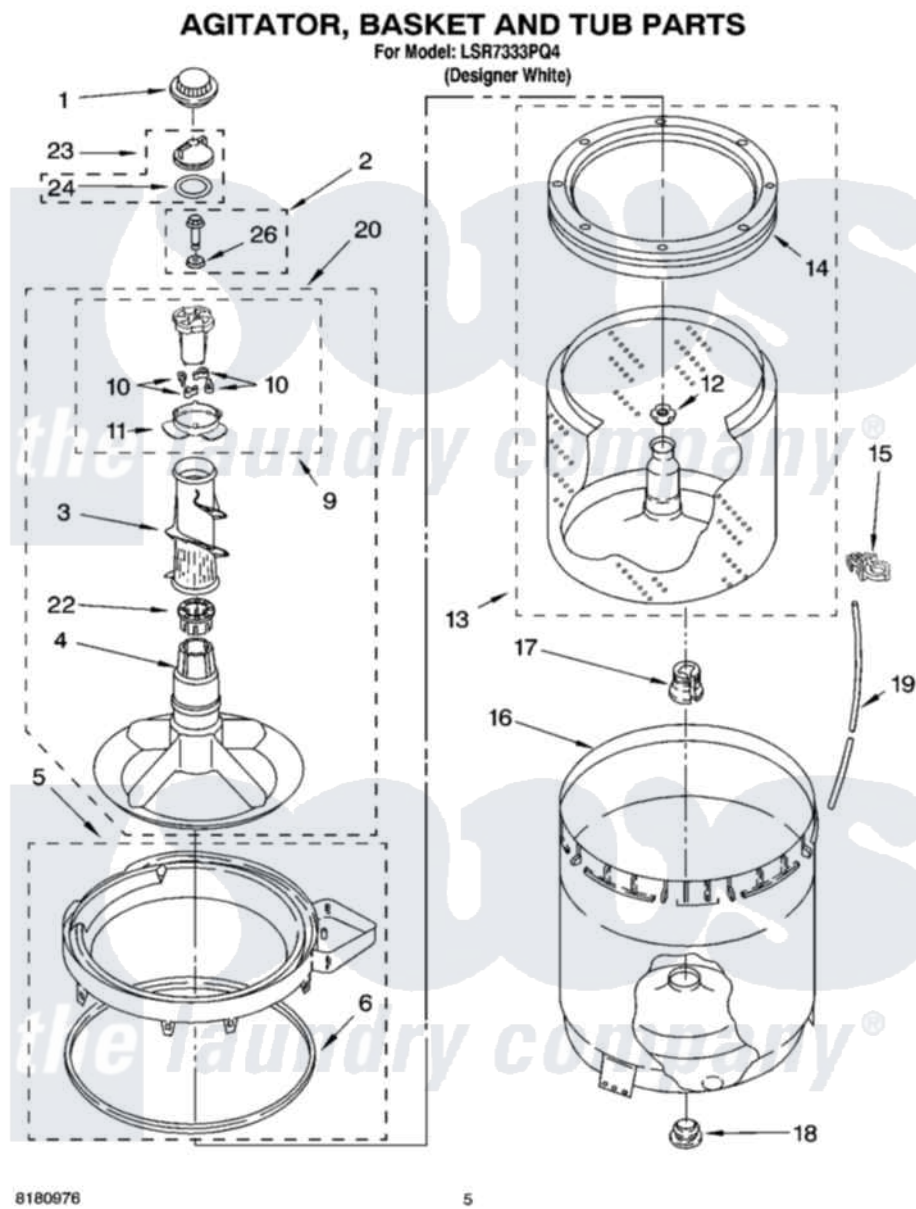

Whirlpool LSR7333PQ4 03 - AGITATOR, BASKET AND TUB PARTS

8180976

5

Whirlpool [Residential Whirlpool LSR7333PQ4 Washer Parts](#) Parts Diagram 03 - AGITATOR, BASKET AND TUB PARTS

[Click on the part number to view part](#)

Item	Original Part Number	Replaced By	Status	Part Description
1	3355758			Cap, Agitator
2	358237			Screw And Washer
3	3348752			Mover, Clothes
4	3347288			Agitator
5	8528150	W10445870		Ring-Tub
6	3976308			Gasket, Tub Ring
9	3363663	285811		Cam-Agitator
10	3366877	80040		Dog-Agitator
11	3363661			Bearing, Driven Cam
12	21366			Nut, Spanner
13	8526017	W10389329		Clothes Container, Assembly
14	8519788	387240		Ring, Balance
15	2219077			Clip, Pressure Switch Hose
16	63849			Strain Relief, Power Cord
17	389140			Tub Block, Basket Drive
18	383727			Gasket, Centerpod