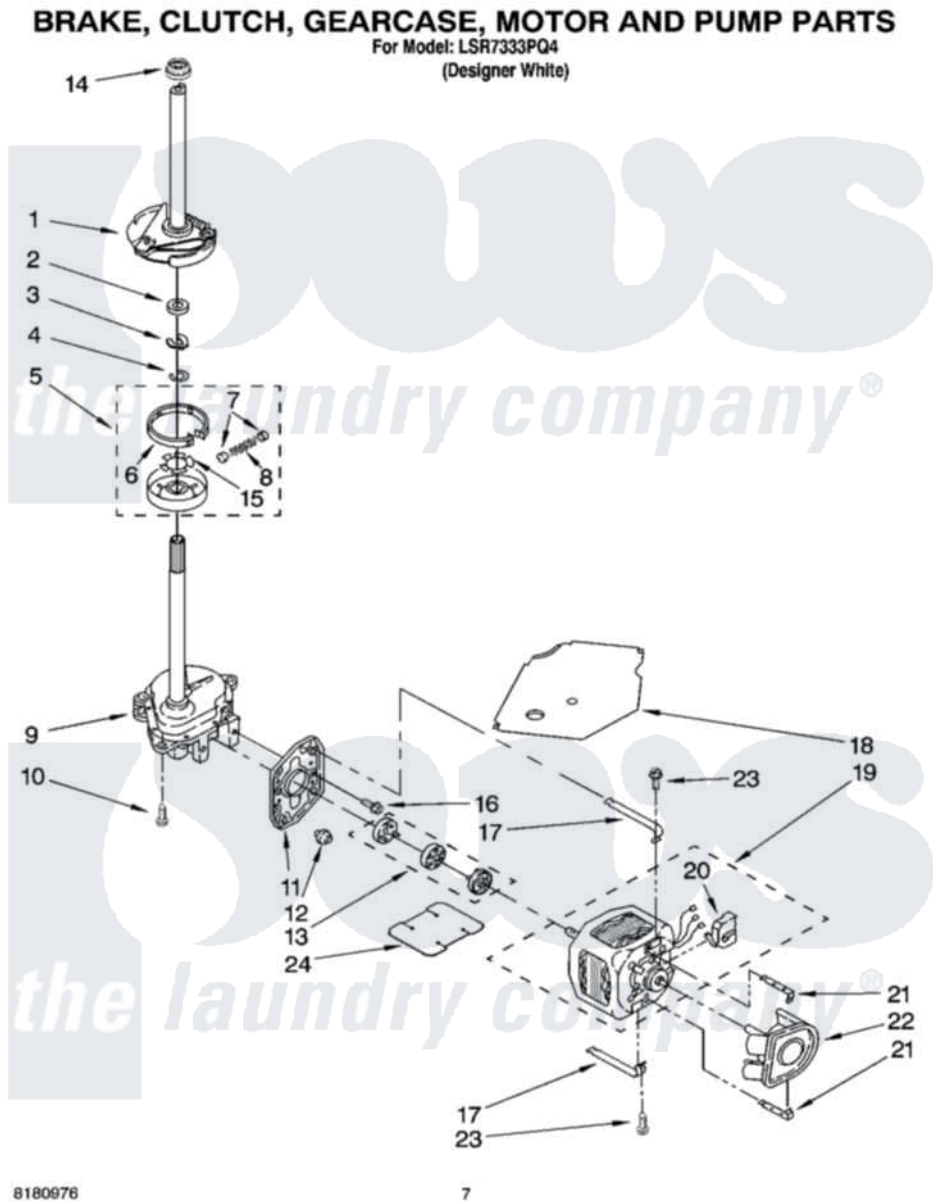

Whirlpool LSR7333PQ4 04 - BRAKE, CLUTCH, GEARCASE, MOTOR AND PUMP PARTS

Whirlpool [Residential Whirlpool LSR7333PQ4 Washer Parts](#) Parts Diagram 04 - BRAKE, CLUTCH, GEARCASE, MOTOR AND PUMP PARTS
 Click on the part number to view part

Item	Original Part Number	Replaced By	Status	Part Description
1	388952	285792		Basktdrive
2	63292			Washer, Spin Tube Thrust
3	62697	W10080230		Ring, Spin Tube Support
4	63283	285353		Ring
5	3951311	285785		Clutch
6	3951308	285790		Lining
7	62646			Cap, Clutch Spring
8	3946792			Spring And Damper Assembly
9	3360630	3360629		Gearcase
10	3357334	3400516		Screw Anti-Rattle
11	62611			Plate, Motor Mount To Gearcase
12	62691			Grommet, Motor
13	285753	285753A		Coupling
14	8577374			Seal, Centerpost

15	3355454		Clip, Main Drive
16	3400516		Screw Anti-Rattle
17	3349637	W10086010	Retainer, Motor
18	3362089		Shield, Tub To Motor
19	8528157	661600	Motor, Main Drive
20	3952056		Switch, Main Drive Motor
21	8546127		Retainer, Pump
22	3363394		Pump
23	3387485	273556	Screw, 10-16 X 5/8
24	3946532		Shield, Motor