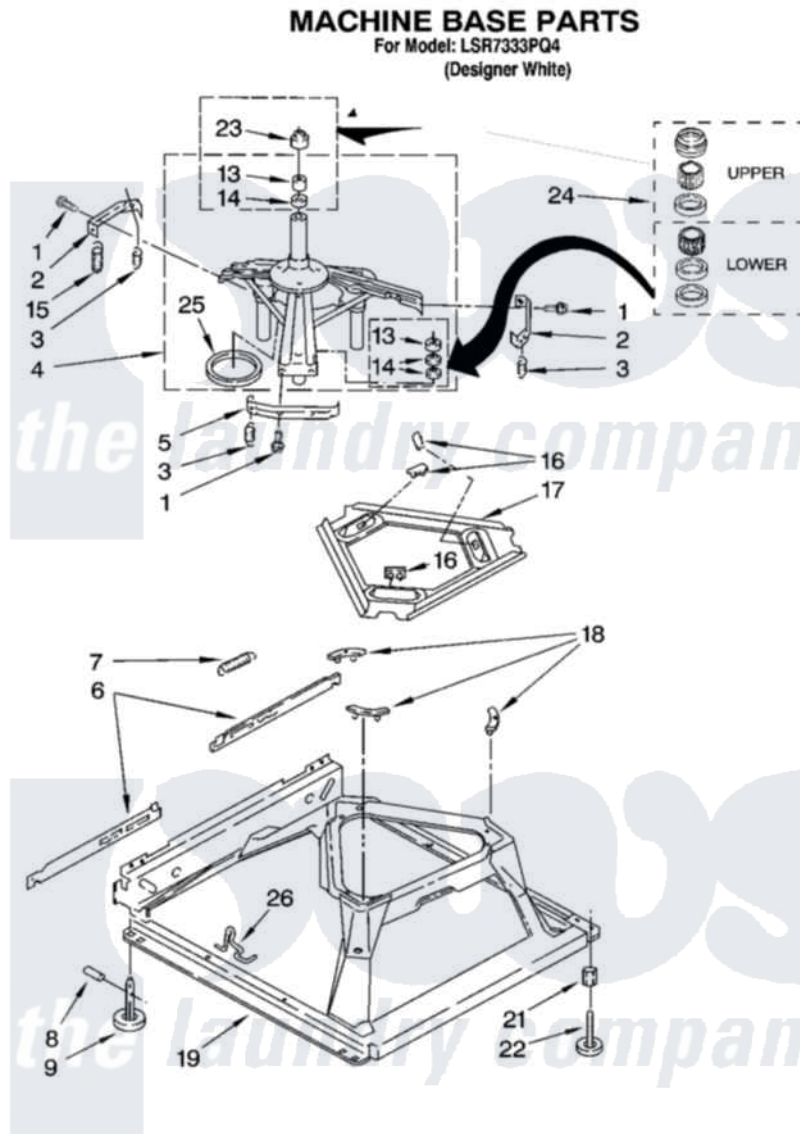

# Whirlpool LSR7333PQ4 05 - MACHINE BASE PARTS

8

8180976

Whirlpool [Residential Whirlpool LSR7333PQ4 Washer Parts](#) Parts Diagram 05 - MACHINE BASE PARTS  
Click on the part number to view part

Item	Original Part Number	Replaced By	Status	Part Description
1	<a href="#">3400076</a>			Screw, Bracket Mounting
2	<a href="#">64067</a>			Bracket, Spring Outer
3	<a href="#">63907</a>			Spring, Suspension
4	8575214	<a href="#">280184</a>		Support
5	<a href="#">64065</a>			Bracket, Spring Outer
6	<a href="#">63466</a>			Link, Leveling Mechanism
7	62597	<a href="#">8316845</a>		Spring
8	<a href="#">62837</a>			Pin, Knurled
9	62596	<a href="#">285244</a>		Feet-Leveling
13	<a href="#">8546455</a>			Bearing, Centerpost
14	357409	<a href="#">359449</a>		Seal, Agitator Shaft
15	388492	<a href="#">W10250667</a>		Spring, Counterweight
16	62568	<a href="#">285219</a>		Pad
17	<a href="#">3946509</a>			Plate, Suspension
18	3363660	<a href="#">285744</a>		Pad
19	3946512	<a href="#">285771</a>		Base

21	<a href="#">3359452</a>		Nut, Lock
22	389102	<a href="#">W10001130</a>	Foot, Leveling
23	<a href="#">8577376</a>		Seal, Centerpost
24	<a href="#">285203</a>		Centerpost Bearing Kit
25	<a href="#">63134</a>		Ring, Sound Deadening
26	63806	<a href="#">W10145155</a>	Retainer, Suspension Spring