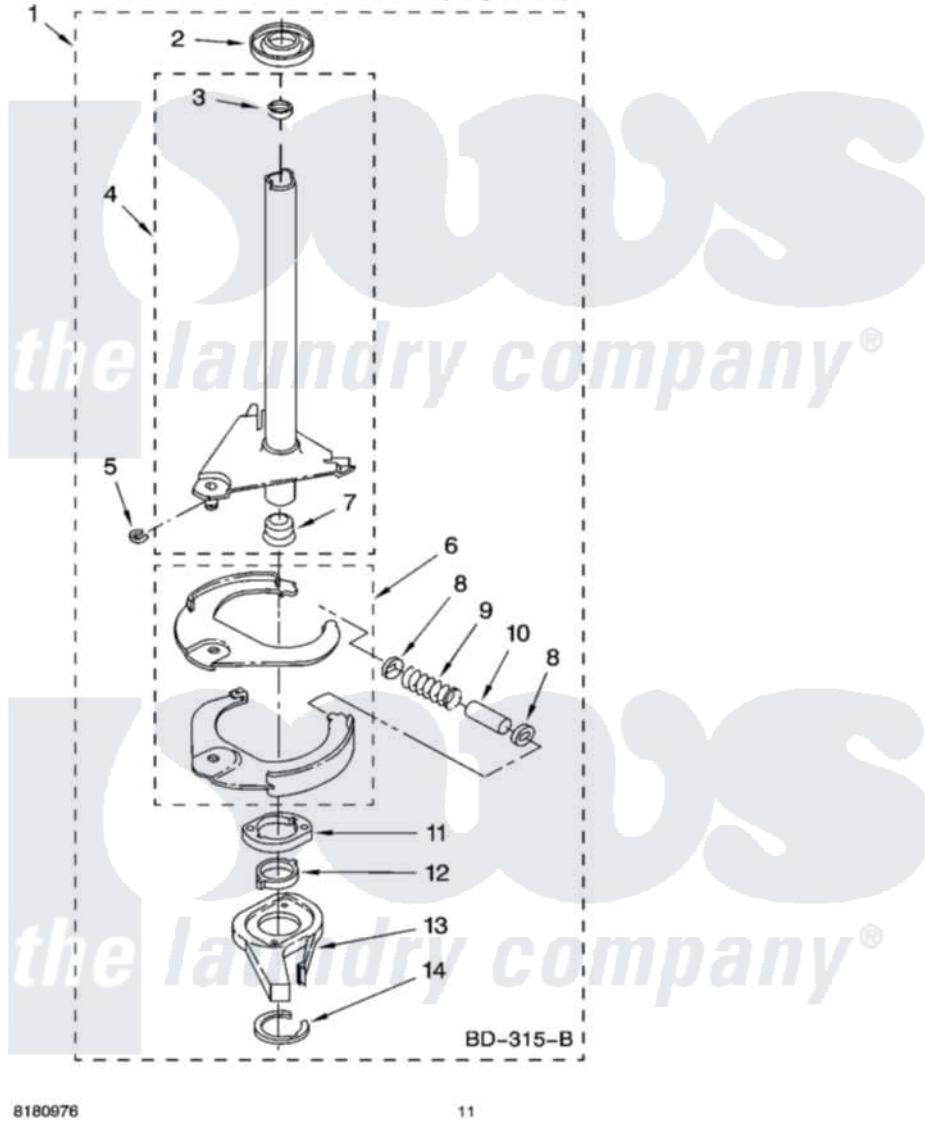

Whirlpool LSR7333PQ4 07 - BRAKE AND DRIVE TUBE PARTS

BRAKE AND DRIVE TUBE PARTS

For Model: LSR7333PQ4
(Designer White)

8180976

11

Whirlpool [Residential Whirlpool LSR7333PQ4 Washer Parts](#) Parts Diagram 07 - BRAKE AND DRIVE TUBE PARTS
Click on the part number to view part

Item	Original Part Number	Replaced By	Status	Part Description
1	388952	285792		Basketdrive
2	62658			Ring, Thrust
3	356427			Seal, Spin Pinion
4	64027	64208		Tube-Spin
5	64035	W10083190		Ring, Retaining
6	64232	285438		Shoe-Brake
7	62703	8546462		"T" Bearing, Spin Tube
8	3353956	285658		Sleeve
9	387806		Not Available	Spring, Brake
10	3355360	285658		Sleeve
11	661516	8546461		Cam, Brake Release
12	63022			Sleeve, Cam
13	64194	285790		Lining
14	90368	W10083200		Ring, Retaining
"	N/A		Not Available	FOLLOWING PARTS NOT ILLUSTRATED
"	285208			Lubricant