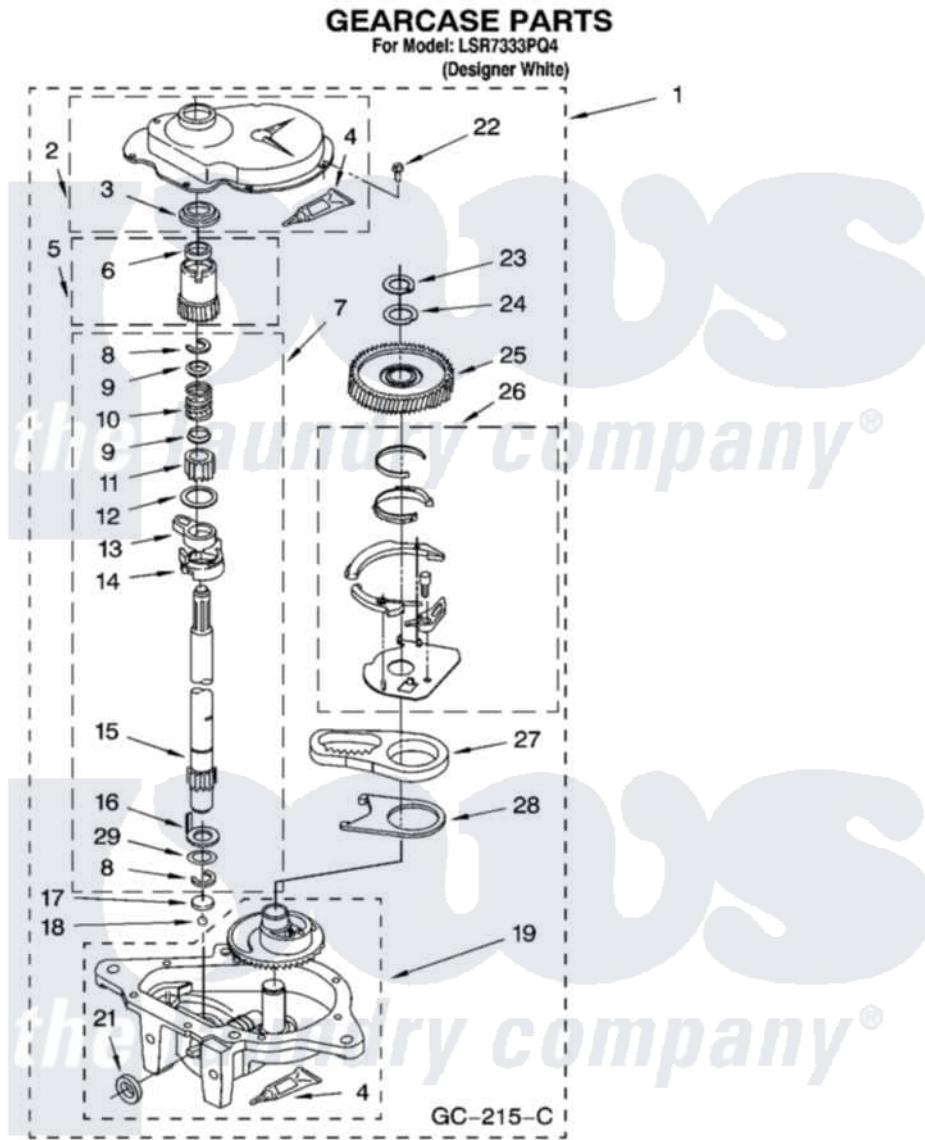

# Whirlpool LSR7333PQ4 08 - GEARCASE PARTS

12

8180976

Whirlpool [Residential Whirlpool LSR7333PQ4 Washer Parts](#) Parts Diagram 08 - GEARCASE PARTS  
Click on the part number to view part

Item	Original Part Number	Replaced By	Status	Part Description
1	3360630	<a href="#">3360629</a>		Gearcase
2	<a href="#">285202</a>			Cover, Gearcase
3	<a href="#">3349985</a>			Seal, Gearcase Cover
4	<a href="#">285195</a>			Sealer Sealer, Gasket
5	63320	<a href="#">285362</a>		Gear and Pinion
6	<a href="#">356427</a>			Seal, Spin Pinion
7	<a href="#">389387</a>			Shaft, Agitator
8	90369		Not Available	Ring, Retaining (2)
9	<a href="#">62677</a>			Retainer, Spring
10	<a href="#">62676</a>			Spring, Agitator
11	63273	<a href="#">285509</a>		Shaft, Agitator
12	<a href="#">62619</a>			Washer, Agitator Gear
13	62580	<a href="#">285206</a>		Cam-Agitator
14	62581	<a href="#">285206</a>		Cam-Agitator
15	<a href="#">285509</a>			Shaft, Agitator
16	<a href="#">62618</a>			Washer, Cam Thrust

17	16018	<a href="#">285205</a>	Bearing
18	85529	<a href="#">285205</a>	Bearing
19	389230	<a href="#">285515</a>	Gearcase
21	<a href="#">285352</a>		Seal Kit, Thrust Plug
22	<a href="#">3351614</a>		Screw, Gearcase Cover Mounting
23	3362552	<a href="#">285765</a>	Ring-Retr
24	285735	<a href="#">285766</a>	Washer Kit, Thrust
25	62570	<a href="#">285362</a>	Gear and Pinon
26	388253	<a href="#">999516</a>	Shelf-Glas
27	3349296	<a href="#">8546456</a>	Rack, Connecting
28	<a href="#">62621</a>		Actuator, Shift
29	<a href="#">388815</a>		Washer, Intermediate 1 3976263 Miscellaneous Parts Bag 2 3976300 Washer, Inlet Hose 3 3366913 Clamp, Hose