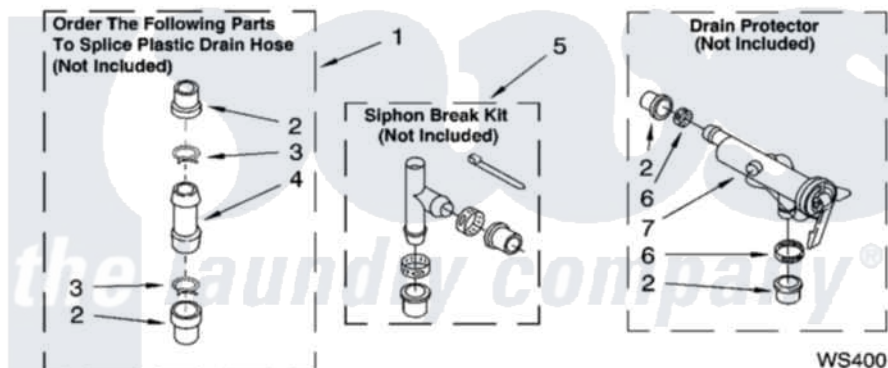

Whirlpool LSR7333PQ4 09 - WATER SYSTEM PARTS, OPTIONAL PARTS
(NOT INCLUDED)

WATER SYSTEM PARTS

For Model: LSR7333PQ4
(Designer White)

8180976

13

Whirlpool [Residential Whirlpool LSR7333PQ4 Washer Parts](#) Parts Diagram 09 - WATER SYSTEM PARTS,
OPTIONAL PARTS (NOT INCLUDED)
[Click on the part number to view part](#)

Item	Original Part Number	Replaced By	Status	Part Description
1	285442			Water System Parts
2	285321			Water System Parts
3	370447	285655		Clamp, Hose
4	16272			Connector, Straight
5	285320			Water System Parts
6	65349	285655		Clamp, Hose
7	367031			Water System Parts
	72017			Paint, Touch-Up
"	350938			Paint, Pressurized Spray B
"	350930			Paint, Pressurized Spray B
"	799344			Paint, Touch-Up)
"	N/A		Not Available	OIL
"	350572			Oil
"	N/A		Not Available	LUBRICANT
"	285208			Lubricant