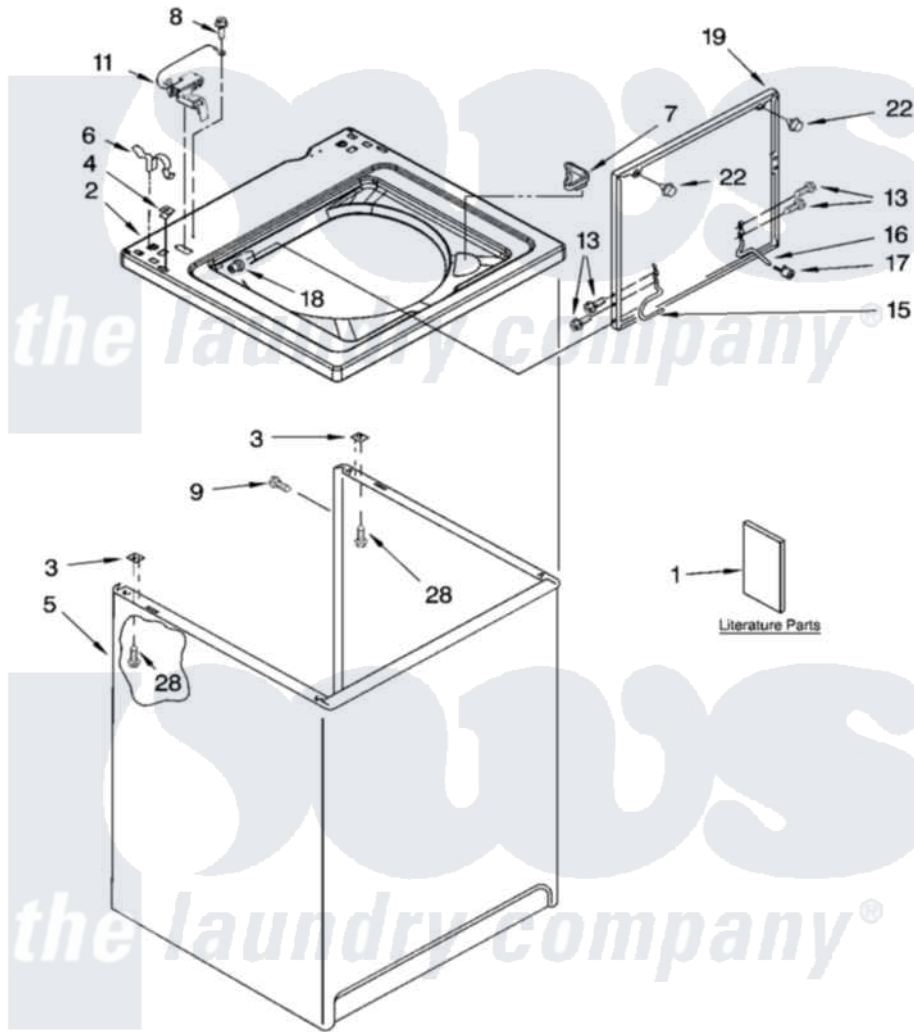

Whirlpool LSR8010PQ1 01 - TOP AND CABINET PARTS

TOP AND CABINET PARTS

For Models: LSR8010PQ1, LSR8010PT1
(Designer White) (Biscuit)

AUTOMATIC
WASHER

5-05 Litho in U.S.A. (drd)

1

Part No. 8180672

[Whirlpool Residential Whirlpool LSR8010PQ1 Washer Parts](#) Parts Diagram 01 - TOP AND CABINET PARTS

[Click on the part number to view part](#)

Item	Original Part Number	Replaced By	Status	Part Description
1	3957165		Not Available	Installation Instructions
"	3955869		Not Available	Use & Care Guide
"	3955907		Not Available	Feature Sheet
"	3957470		Not Available	Energy Guide
"	8541944		Not Available	Wiring Diagram
"	N/A		Not Available	Following May Be Purchased
"	N/A		Not Available	DO-IT-YOURSELF REPAIR MANUALS
"	4313896			Do-It-Yourself Repair Manuals
2	8318064			Top
"	8318066			Top
3	62750			Spacer, Cabinet To Top (4)
4	357213			Nut, Push-In
5	63424			Cabinet
"	3954357			Cabinet
6	62780			Clip, Top And Cabinet And Rear Panel

7	3362952		Dispenser, Bleach
8	3351614		Screw, Gearcase Cover Mounting
9	3357011	308685	Side Trim)
11	8318084		Switch, Lid
13	3351355	W10119828	Screw, Lid Hinge Mounting
15	8318088		Hinge, Lid
16	54583		Hinge, Lid
17	19119		Bumper, Lid Hinge
18	21258		Bearing, Lid Hinge
19	8542387	W10193857	Lid
"	8542384	3957520	Lid
22	9724509		Bumper, Lid
28	3390631		Screw, 10-16 X 3/8