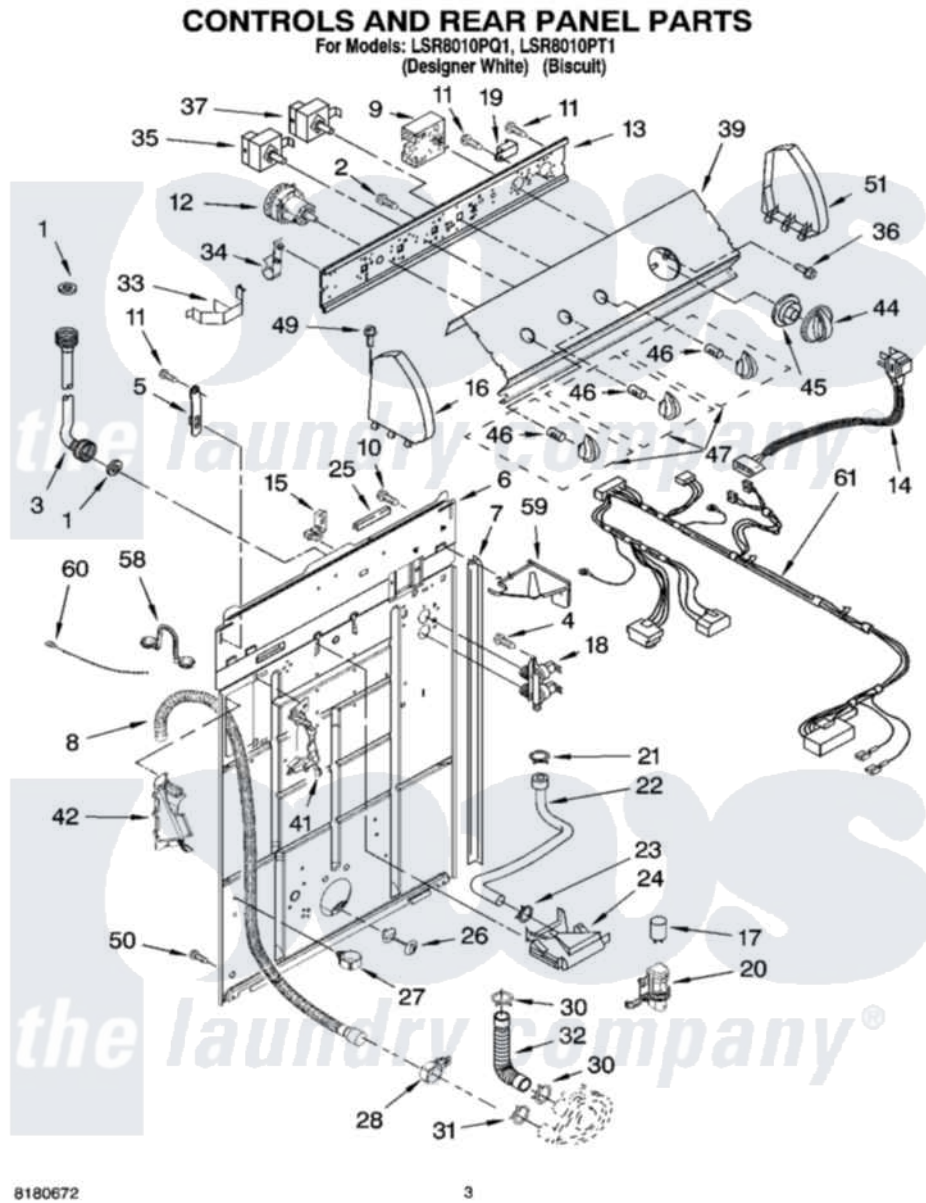

Whirlpool LSR8010PQ1 02 - CONTROLS AND REAR PANEL PARTS

Whirlpool [Residential Whirlpool LSR8010PQ1 Washer Parts](#) Parts Diagram 02 - CONTROLS AND REAR PANEL PARTS
Click on the part number to view part

Item	Original Part Number	Replaced By	Status	Part Description
1	3976300	16123		Washer Inlet-Hose Miscellaneous Parts Must be Ordered Separately.
2	3400073			Screw, Ground
3	8571377	89503		Hose-Inlet
"	8571378	89503		Hose-Inlet
4	9740848			Screw, Mixing Valve Mounting
5	8568314			Strap, Console
6	8318015			Panel, Rear
7	62747			Pad, Rear Panel
8	8559373	W10096921		Drain Hose Assembly
9	8541942			Timer, Control
10	3351614			Screw, Gearcase Cover Mounting
11	90767			Screw, 8A X 3/8 HeX Washer Head Tapping
12	3366845	W10339326		Switch-WL
13	3948608			Bracket, Control