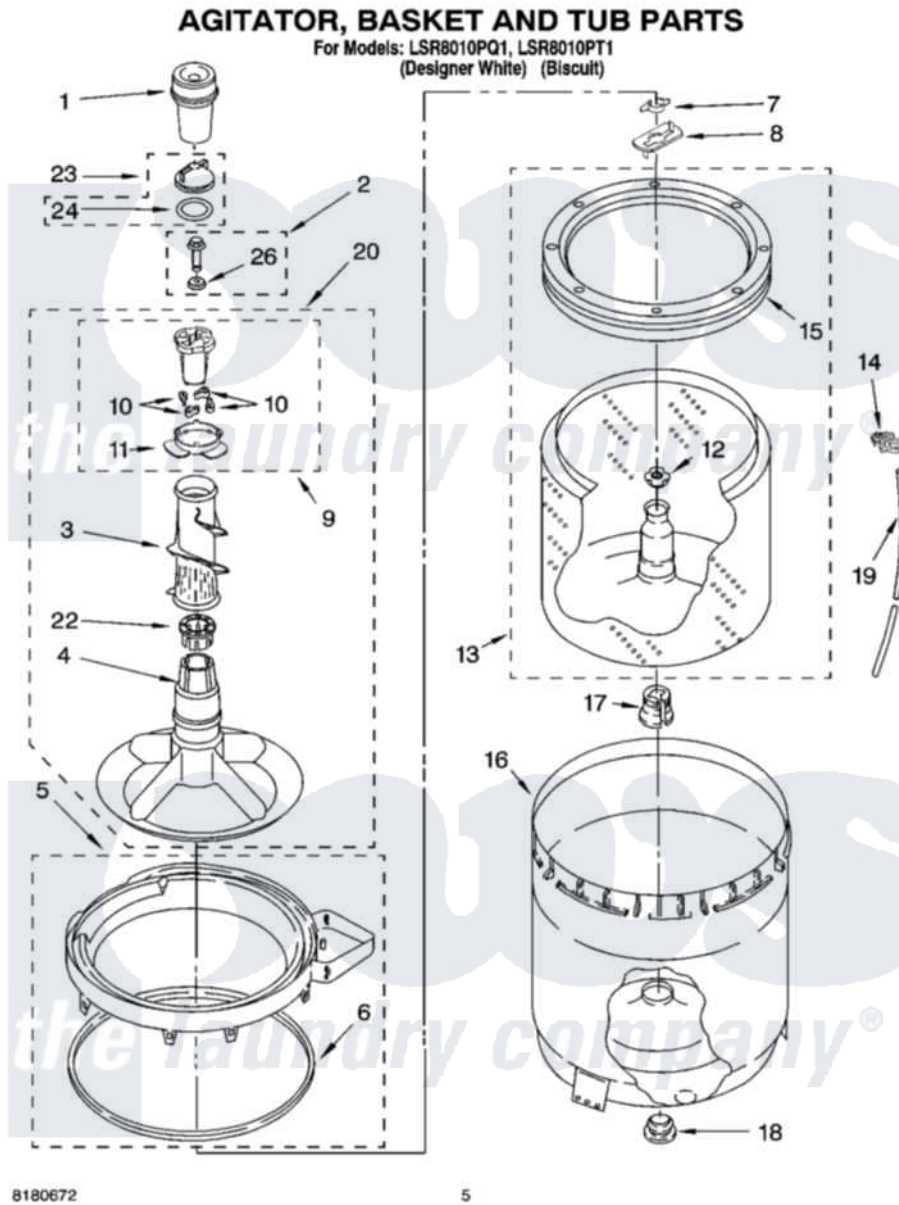

Whirlpool LSR8010PQ1 03 - AGITATOR, BASKET AND TUB PARTS

Whirlpool Residential Whirlpool LSR8010PQ1 Washer Parts Parts Diagram 03 - AGITATOR, BASKET AND TUB PARTS

[Click on the part number to view part](#)

Item	Original Part Number	Replaced By	Status	Part Description
1	63580			Dispenser, Fabric Softener
2	358237			Screw And Washer
3	3348752			Mover, Clothes
4	3347288			Agitator
5	8528150	W10445870		Ring-Tub
6	3976308			Gasket, Tub Ring
7	3354845			Clip, Agitator
8	3355921	8543666		Washer, Agitator
9	3363663	285811		Cam-Agitator
10	3366877	80040		Dog-Agitator
11	3363661			Bearing, Driven Cam
12	21366			Nut, Spanner
13	8526016	W10389328		Clothes Container, Assembly
14	2219077			Clip, Pressure Switch Hose
15	8519788	387240		Ring, Balance
16	63849			Strain Relief, Power Cord

17	389140		Tub Block, Basket Drive
18	383727		Gasket, Centerpodt
19	3347780	353244	Hose, Pressure Switch
20	3348117	285565	Agitator
22	3350389	285587	Washer
23	3354733	W10074580	Cap, Barrier
24	3348855	W10072840	Fabric Softener
26	3949550		Washer