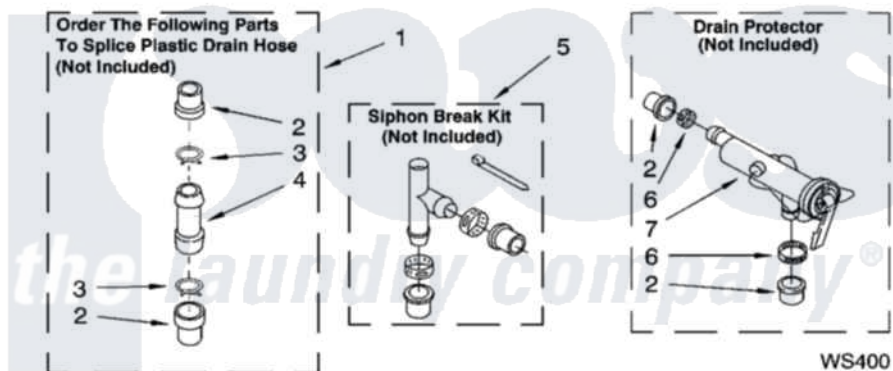

Whirlpool LSR8010PQ1 09 - WATER SYSTEM PARTS, MISCELLANEOUS PARTS, OPTIONAL PARTS (NOT INCLUDED)

WATER SYSTEM PARTS

For Models: LSR8010PQ1, LSR8010PT1
(Designer White) (Biscuit)

8180672

13

Whirlpool [Residential Whirlpool LSR8010PQ1 Washer Parts](#) Parts Diagram 09 - WATER SYSTEM PARTS, MISCELLANEOUS PARTS, OPTIONAL PARTS (NOT INCLUDED)

[Click on the part number to view part](#)

Item	Original Part Number	Replaced By	Status	Part Description
1	285442			Water System Parts
2	285321			Water System Parts
3	370447	285655		Clamp, Hose
4	16272			Connector, Straight
5	285320			Water System Parts
6	65349	285655		Clamp, Hose
7	367031			Water System Parts
1	3957361			Miscellaneous Parts Bag
2	3976300	16123		Washer Inlet-Hose Miscellaneous Parts Must be Ordered Separately.
3	3359452			Nut, Lock
4	389102	W10001130		Foot, Leveling
	72017			Paint, Touch-Up
"	4392899			Paint, Touch-Up