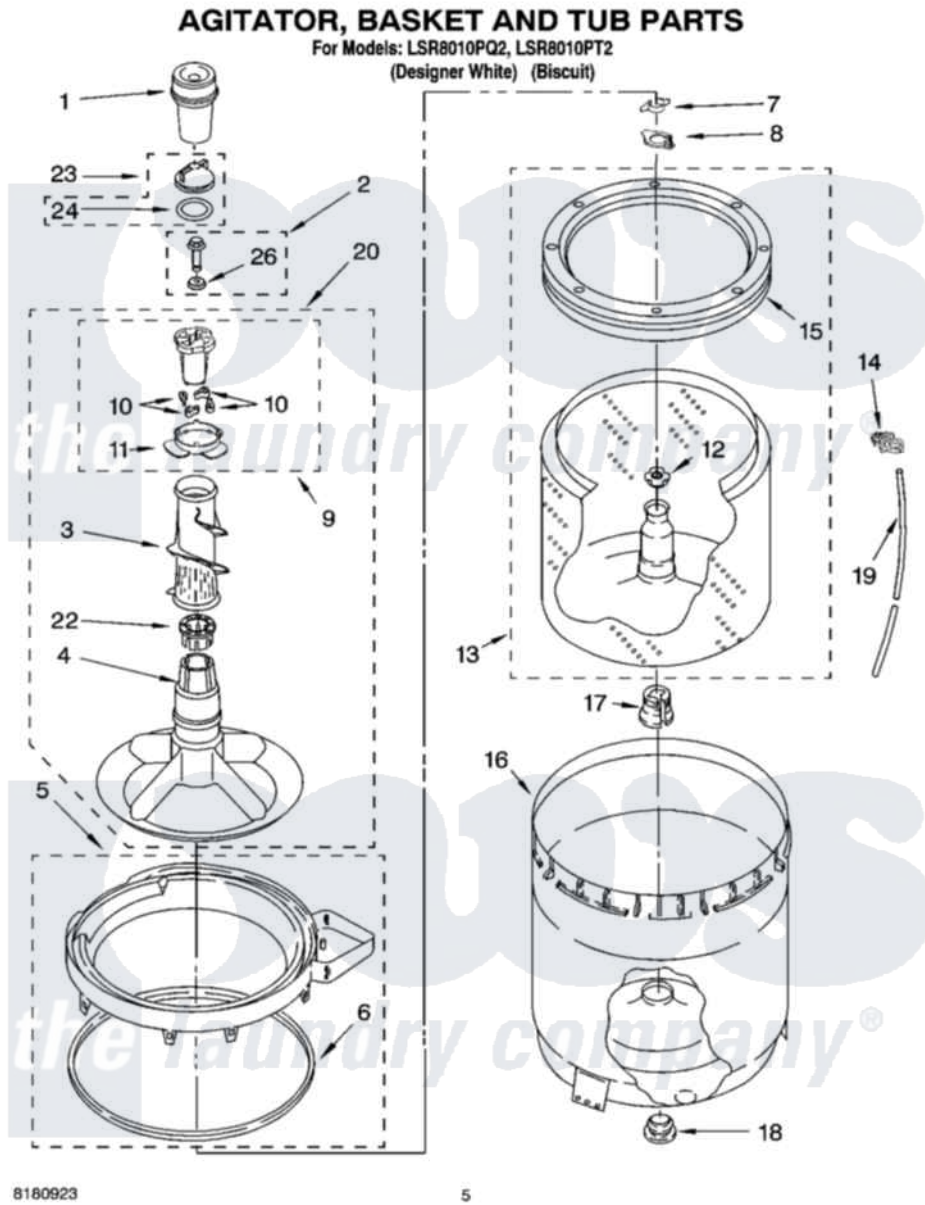

# Whirlpool LSR8010PT2 03 - AGITATOR, BASKET AND TUB PARTS

Whirlpool Residential Whirlpool LSR8010PT2 Washer Parts Parts Diagram 03 - AGITATOR, BASKET AND TUB PARTS

[Click on the part number to view part](#)

Item	Original Part Number	Replaced By	Status	Part Description
1	<a href="#">63580</a>			Dispenser, Fabric Softener
2	<a href="#">358237</a>			Screw And Washer
3	<a href="#">3348752</a>			Mover, Clothes
4	<a href="#">3347288</a>			Agitator
5	8528150	<a href="#">W10445870</a>		Ring-Tub
6	<a href="#">3976308</a>			Gasket, Tub Ring
7	<a href="#">3354845</a>			Clip, Agitator
8	<a href="#">8543666</a>			Washer, Agitator
9	3363663	<a href="#">285811</a>		Cam-Agitator
10	3366877	<a href="#">80040</a>		Dog-Agitator
11	<a href="#">3363661</a>			Bearing, Driven Cam
12	<a href="#">21366</a>			Nut, Spanner
13	8526016	<a href="#">W10389328</a>		Clothes Container, Assembly
14	<a href="#">2219077</a>			Clip, Pressure Switch Hose
15	8519788	<a href="#">387240</a>		Ring, Balance
16	<a href="#">63849</a>			Strain Relief, Power Cord

17	<a href="#">389140</a>		Tub Block, Basket Drive
18	<a href="#">383727</a>		Gasket, Centerpodt
19	3347780	<a href="#">353244</a>	Hose, Pressure Switch
20	3348117	<a href="#">285565</a>	Agitator
22	3350389	<a href="#">285587</a>	Washer
23	3354733	<a href="#">W10074580</a>	Cap, Barrier
24	3348855	<a href="#">W10072840</a>	Fabric Softener
26	<a href="#">3949550</a>		Washer