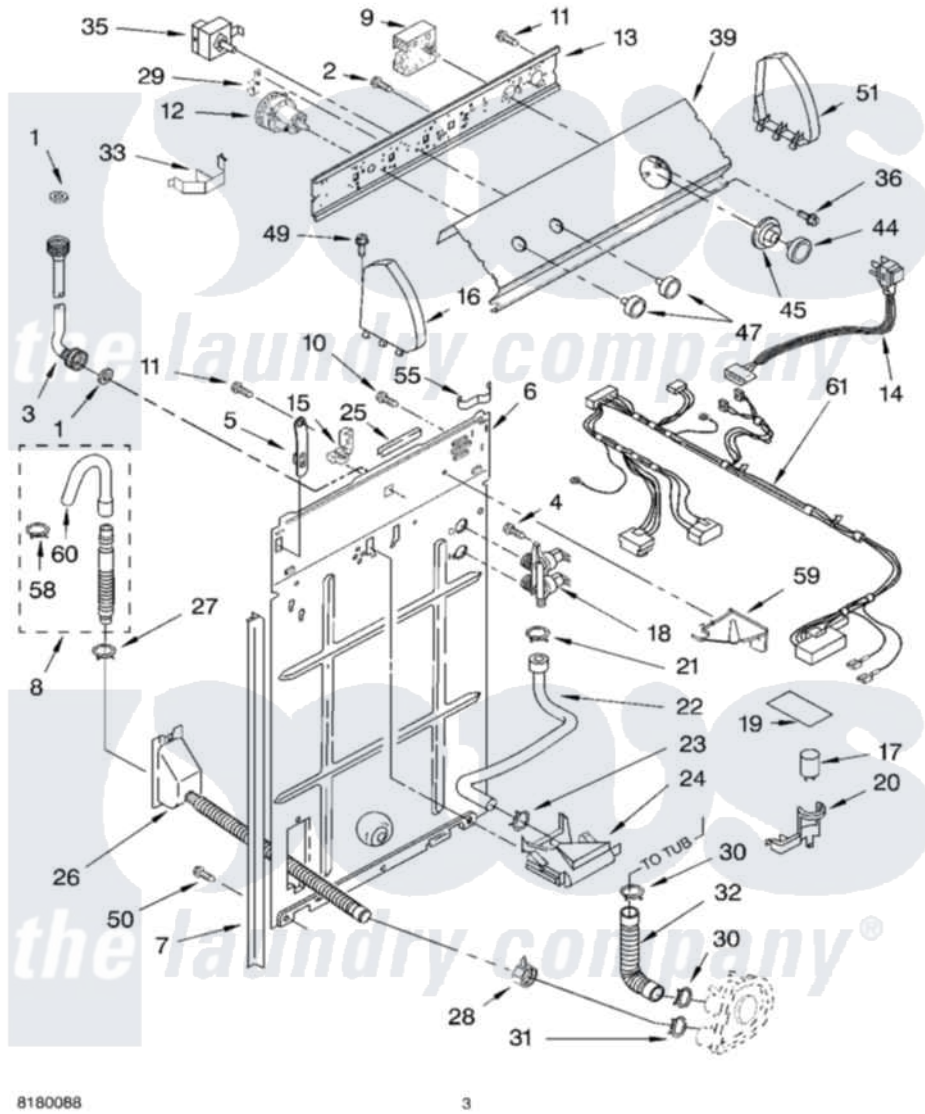

## CONTROLS AND REAR PANEL PARTS

For Models: LSR8433KQ1, LSR8433KT1  
(Designer White) (Biscuit)

8180088

3

Whirlpool Residential Whirlpool LSR8433KQ1 Washer Parts Parts Diagram 02 - CONTROLS AND REAR PANEL PARTS  
Click on the part number to view part

Item	Original Part Number	Replaced By	Status	Part Description
1	3976300	<a href="#">16123</a>		Washer Inlet-Hose Miscellaneous Parts Must be Ordered Separately.
2	<a href="#">3400073</a>			Screw, Ground
3	3949374	<a href="#">89503</a>		Hose-Inlet
"	3949375	<a href="#">89503</a>		Hose-Inlet
4	<a href="#">9740848</a>			Screw, Mixing Valve Mounting
5	8318255	<a href="#">8568314</a>		Strap, Console
6	<a href="#">3357978</a>			Panel, Rear
7	<a href="#">62747</a>			Pad, Rear Panel
8	3951609	<a href="#">285664</a>		Hose
"	661577	<a href="#">285666</a>		Hose
"	3357090	<a href="#">285702</a>		Hose
9	<a href="#">8542050</a>			Timer, Control
10	<a href="#">3351614</a>			Screw, Gearcase Cover Mounting
11	<a href="#">90767</a>			Screw, 8A X 3/8 HeX Washer Head Tapping