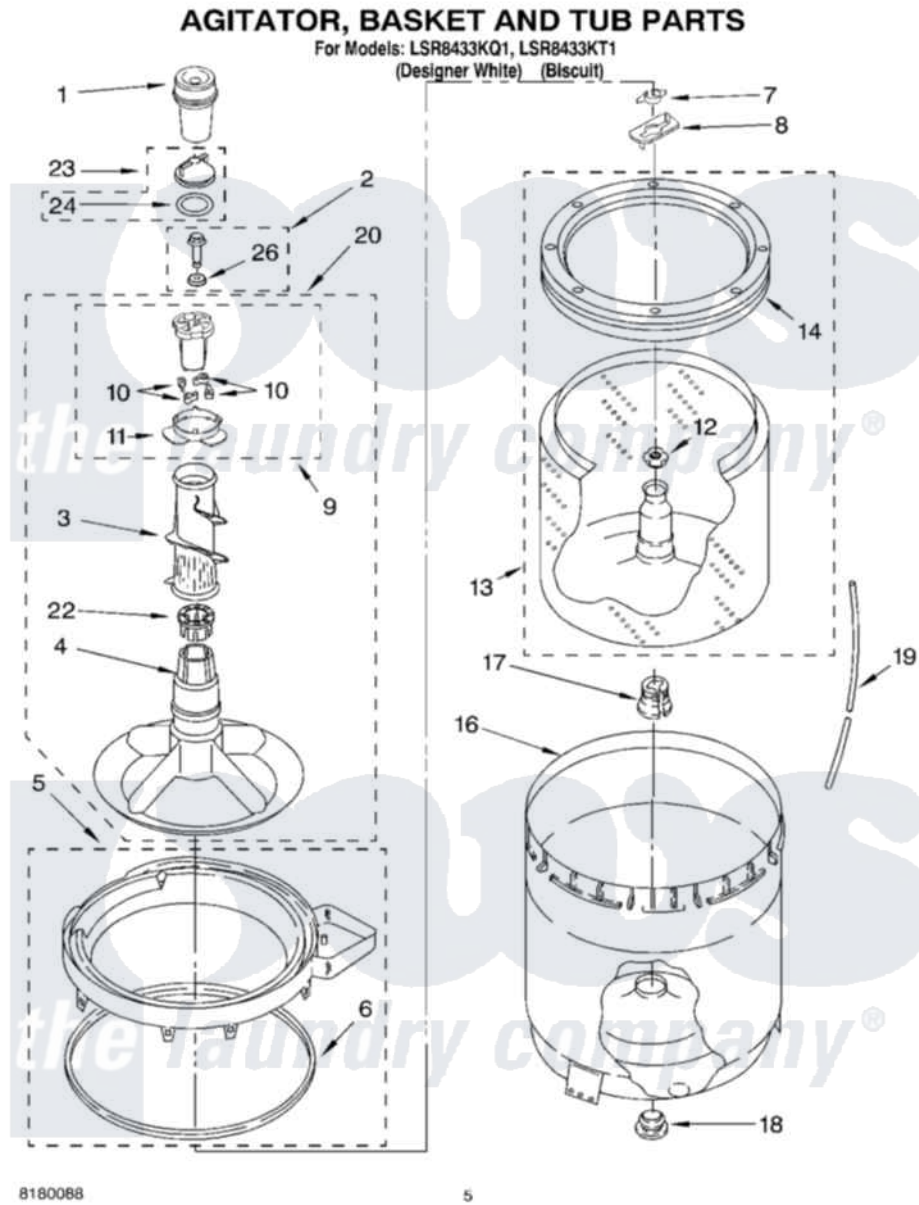

# Whirlpool LSR8433KQ1 03 - AGITATOR, BASKET AND TUB PARTS

Whirlpool [Residential Whirlpool LSR8433KQ1 Washer Parts](#) Parts Diagram 03 - AGITATOR, BASKET AND TUB PARTS

[Click on the part number to view part](#)

Item	Original Part Number	Replaced By	Status	Part Description
1	<a href="#">63580</a>			Dispenser, Fabric Softener
2	<a href="#">358237</a>			Screw And Washer
3	<a href="#">3348752</a>			Mover, Clothes
4	<a href="#">3347288</a>			Agitator
5	8528150	<a href="#">W10445870</a>		Ring-Tub
6	<a href="#">3976308</a>			Gasket, Tub Ring
7	<a href="#">3354845</a>			Clip, Agitator
8	3355921	<a href="#">8543666</a>		Washer, Agitator
9	3363663	<a href="#">285811</a>		Cam-Agitator
10	3366877	<a href="#">80040</a>		Dog-Agitator
11	<a href="#">3363661</a>			Bearing, Driven Cam
12	<a href="#">21366</a>			Nut, Spanner
13	8526017	<a href="#">W10389329</a>		Clothes Container, Assembly
14	8519788	<a href="#">387240</a>		Ring, Balance
16	<a href="#">63849</a>			Strain Relief, Power Cord
17	<a href="#">389140</a>			Tub Block, Basket Drive

18	<a href="#">383727</a>		Gasket, Centerpodt
19	3347780	<a href="#">353244</a>	Hose, Pressure Switch
20	3348117	<a href="#">285565</a>	Agitator
22	3350389	<a href="#">285587</a>	Washer
23	3354733	<a href="#">W10074580</a>	Cap, Barrier
24	3348855	<a href="#">W10072840</a>	Fabric Softener
26	<a href="#">3949550</a>		Washer