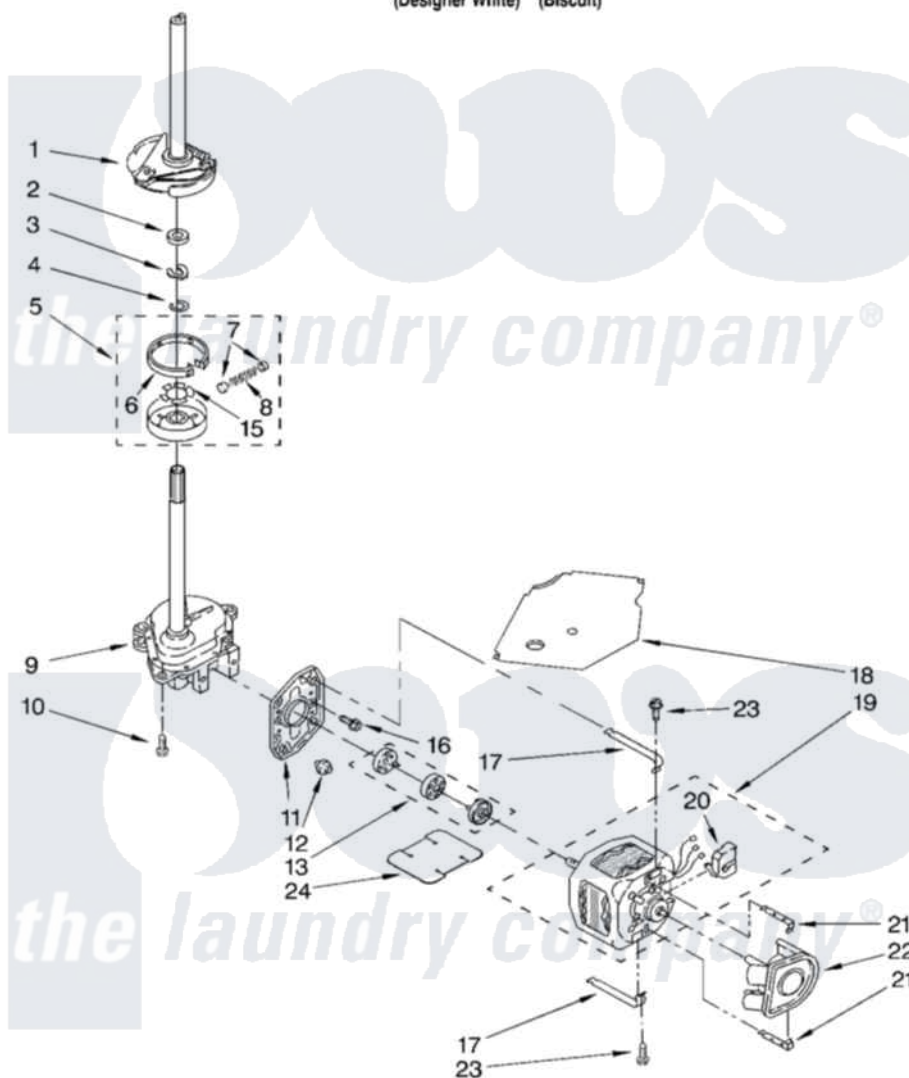

# Whirlpool LSR8433KQ1 04 - BRAKE, CLUTCH, GEARCASE, MOTOR AND PUMP PARTS

## BRAKE, CLUTCH, GEARCASE, MOTOR AND PUMP PARTS

For Models: LSR8433KQ1, LSR8433KT1  
(Designer White) (Biscuit)

8180088

7

Whirlpool [Residential Whirlpool LSR8433KQ1 Washer Parts](#) Parts Diagram 04 - BRAKE, CLUTCH, GEARCASE, MOTOR AND PUMP PARTS  
Click on the part number to view part

Item	Original Part Number	Replaced By	Status	Part Description
1	388952	<a href="#">285792</a>		Basketdrive
2	<a href="#">63292</a>			Washer, Spin Tube Thrust
3	62697	<a href="#">W10080230</a>		Ring, Spin Tube Support
4	63283	<a href="#">285353</a>		Ring
5	3951311	<a href="#">285785</a>		Clutch
6	3951308	<a href="#">285790</a>		Lining
7	<a href="#">62646</a>			Cap, Clutch Spring
8	<a href="#">3946792</a>			Spring And Damper Assembly
9	3360630	<a href="#">3360629</a>		Gearcase
10	3357334	<a href="#">3400516</a>		Screw Anti-Rattle
11	<a href="#">62611</a>			Plate, Motor Mount To Gearcase
12	<a href="#">62691</a>			Grommet, Motor
13	285753	<a href="#">285753A</a>		Coupling
15	<a href="#">3355454</a>			Clip, Main Drive

16	<a href="#">3400516</a>		Screw Anti-Rattle
17	3349637	<a href="#">W10086010</a>	Retainer, Motor
18	<a href="#">3362089</a>		Shield, Tub To Motor
19	8528157	<a href="#">661600</a>	Motor, Main Drive
20	<a href="#">3952056</a>		Switch, Main Drive Motor
21	62700	<a href="#">8546127</a>	Retainer, Pump
22	<a href="#">3363394</a>		Pump
23	3387485	<a href="#">273556</a>	Screw, 10-16 X 5/8
24	<a href="#">3946532</a>		Shield, Motor