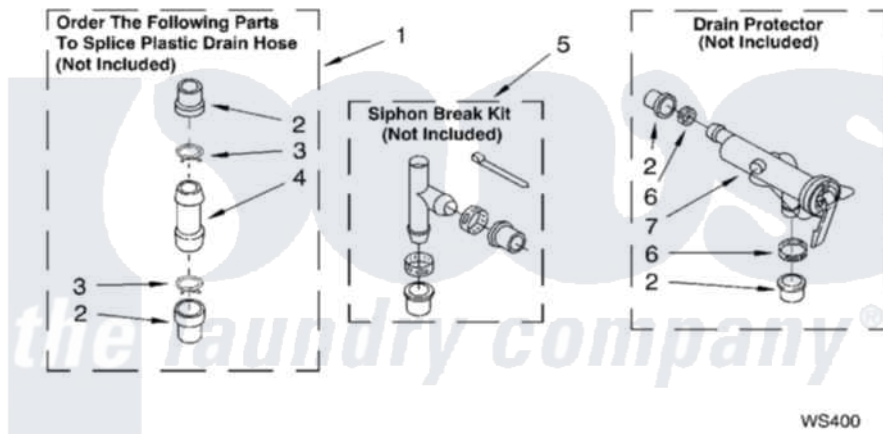

WATER SYSTEM PARTS

For Models: LSR8433KQ1, LSR8433KT1
(Designer White) (Biscuit)

8180088

13

Whirlpool [Residential Whirlpool LSR8433KQ1 Washer Parts](#) Parts Diagram 09 - WATER SYSTEM PARTS
Click on the part number to view part

Item	Original Part Number	Replaced By	Status	Part Description
1	285442			Water System Parts
2	285321			Water System Parts
3	370447	285655		Clamp, Hose
4	16272			Connector, Straight
5	285320			Water System Parts
6	65349	285655		Clamp, Hose
7	367031			Water System Parts