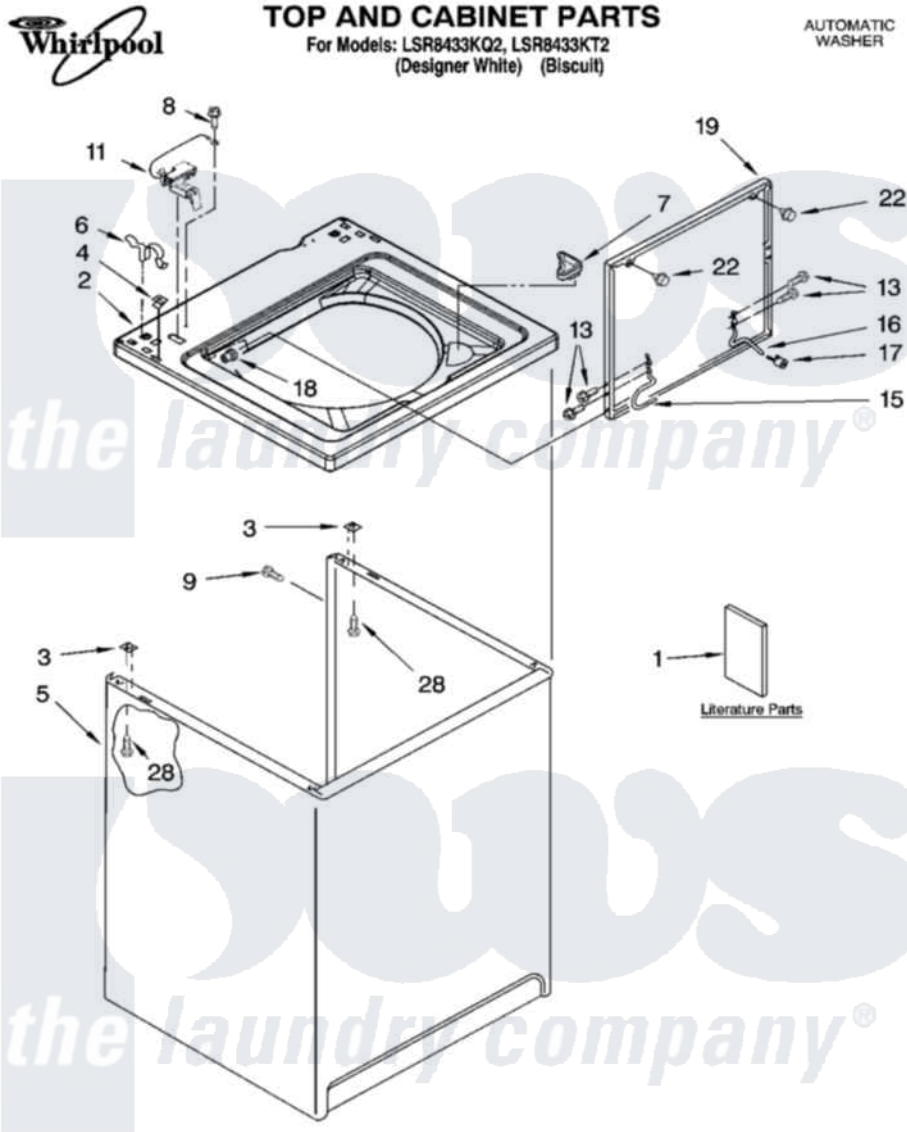

# Whirlpool LSR8433KQ2 01 - TOP AND CABINET PARTS

2-04 Litho in U.S.A. (drd)

1

Part No. 8180207

Whirlpool [Residential Whirlpool LSR8433KQ2 Washer Parts](#) Parts Diagram 01 - TOP AND CABINET PARTS  
 Click on the part number to view part

Item	Original Part Number	Replaced By	Status	Part Description
1	LIT3956025		Not Available	Literature Parts (Installation Instructions)
"	<a href="#">LIT3955869</a>			Literature Parts
"	LIT3955901		Not Available	Literature Parts (Feature Sheet)
"	LIT3956345		Not Available	Literature Parts (Energy Guide)
"	<a href="#">LIT8542052</a>			Literature Parts
"	N/A		Not Available	Following May Be Purchased
"	N/A		Not Available	DO-IT-YOURSELF REPAIR MANUALS
"	LIT4313896	<a href="#">4313896</a>		Do-It-Yourself Repair Manuals
2	<a href="#">8318064</a>			Top
"	<a href="#">8318066</a>			Top
3	62750			Spacer, Cabinet To Top (4)
4	<a href="#">357213</a>			Nut, Push-In
5	<a href="#">63424</a>			Cabinet
"	<a href="#">3954357</a>			Cabinet

6	<a href="#">62780</a>		Clip, Top And Cabinet And Rear Panel
7	<a href="#">3362952</a>		Dispenser, Bleach
8	<a href="#">3351614</a>		Screw, Gearcase Cover Mounting
9	3357011	<a href="#">308685</a>	Side Trim )
11	<a href="#">8318084</a>		Switch, Lid
13	3351355	<a href="#">W10119828</a>	Screw, Lid Hinge Mounting
15	<a href="#">8318088</a>		Hinge, Lid
16	<a href="#">54583</a>		Hinge, Lid
17	<a href="#">19119</a>		Bumper, Lid Hinge
18	<a href="#">21258</a>		Bearing, Lid Hinge
19	8542387	<a href="#">W10193857</a>	Lid
"	8542384	<a href="#">3957520</a>	Lid
22	<a href="#">9724509</a>		Bumper, Lid
28	<a href="#">3390631</a>		Screw, 10-16 X 3/8