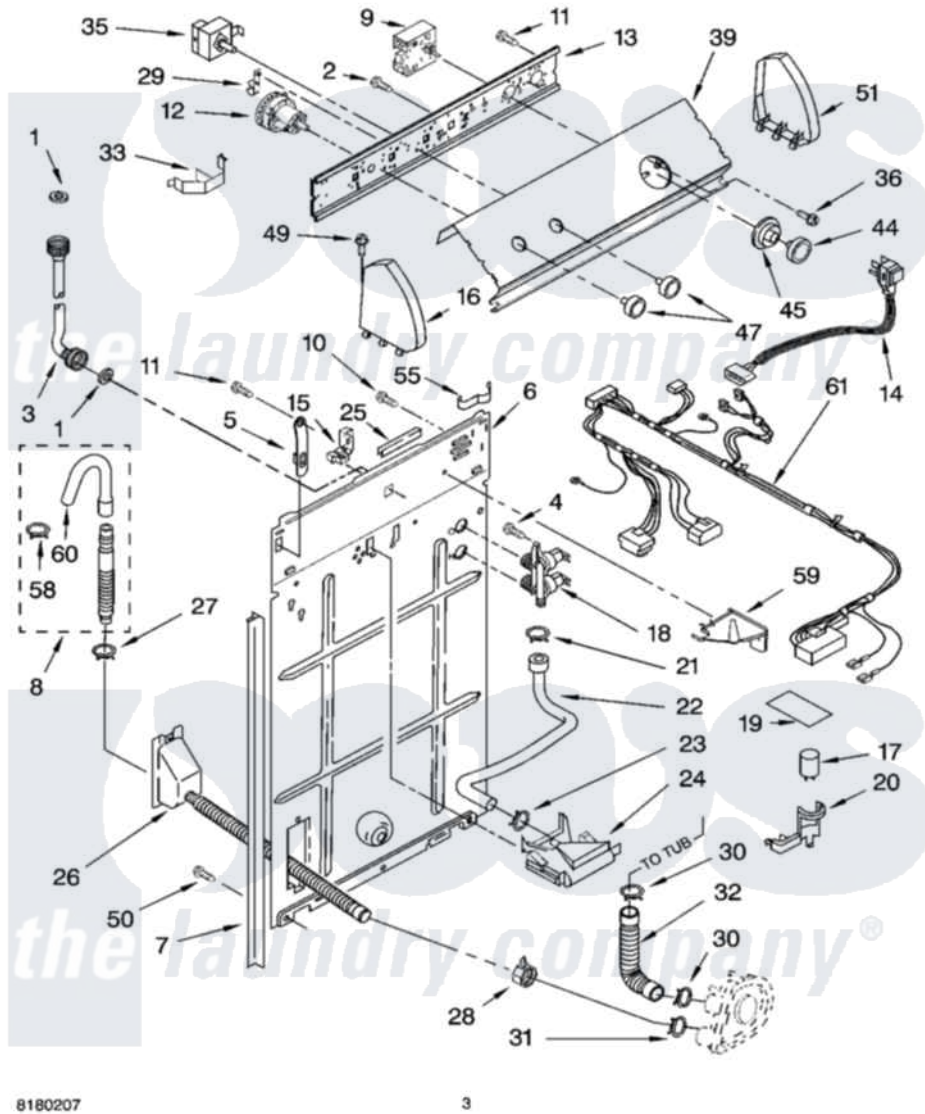

Whirlpool LSR8433KQ2 02 - CONTROLS AND REAR PANEL PARTS

CONTROLS AND REAR PANEL PARTS

For Models: LSR8433KQ2, LSR8433KT2
(Designer White) (Biscuit)

8180207

3

Whirlpool Residential Whirlpool LSR8433KQ2 Washer Parts Parts Diagram 02 - CONTROLS AND REAR PANEL PARTS
Click on the part number to view part

Item	Original Part Number	Replaced By	Status	Part Description
1	3976300	16123		Washer Inlet-Hose Miscellaneous Parts Must be Ordered Separately.
2	3400073			Screw, Ground
3	3949374	89503		Hose-Inlet
"	3949375	89503		Hose-Inlet
4	9740848			Screw, Mixing Valve Mounting
5	8318255	8568314		Strap, Console
6	3357978			Panel, Rear
7	62747			Pad, Rear Panel
8	3951609	285664		Hose
"	661577	285666		Hose
"	3357090	285702		Hose
9	8542050			Timer, Control
10	3351614			Screw, Gearcase Cover Mounting
11	90767			Screw, 8A X 3/8 HeX Washer Head Tapping