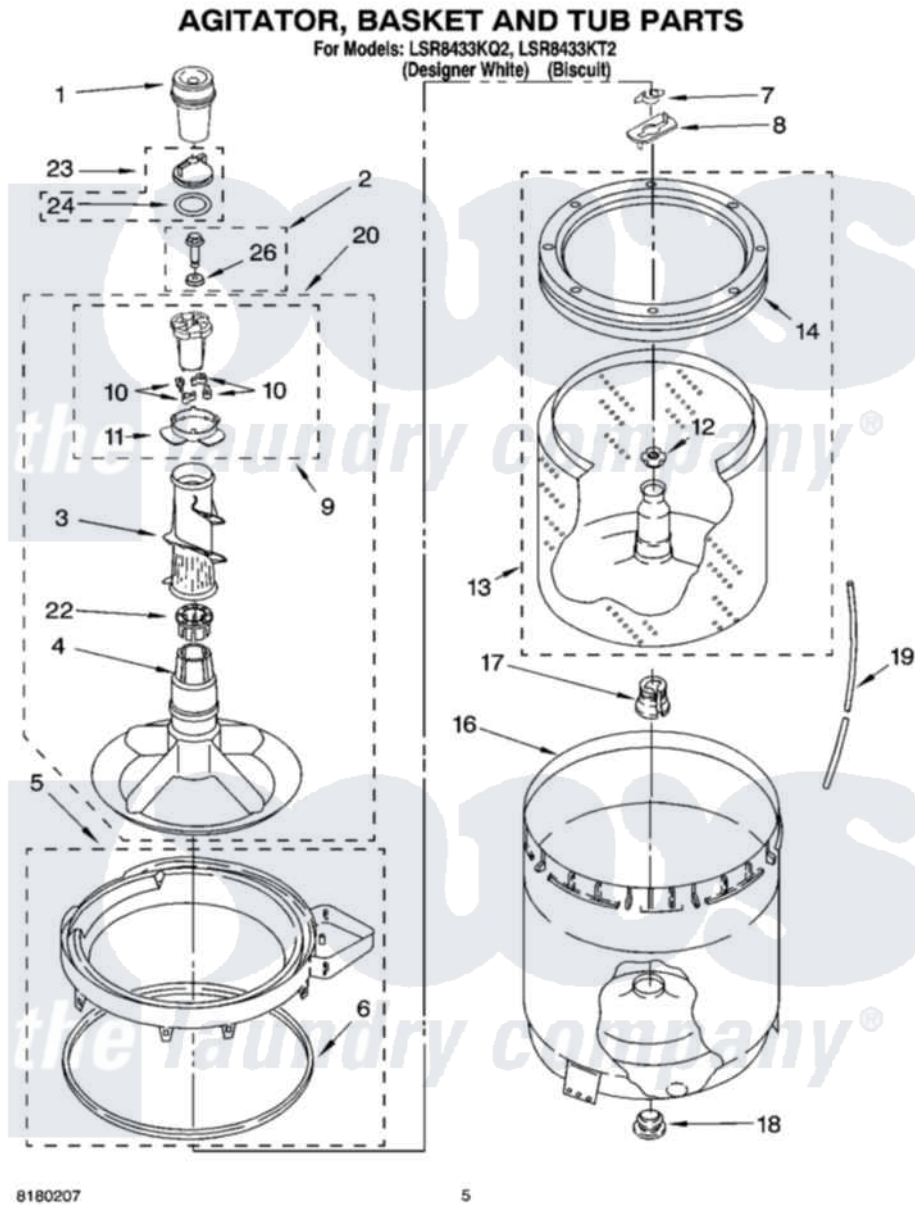

Whirlpool LSR8433KQ2 03 - AGITATOR, BASKET AND TUB PARTS

Whirlpool [Residential Whirlpool LSR8433KQ2 Washer Parts](#) Parts Diagram 03 - AGITATOR, BASKET AND TUB PARTS

[Click on the part number to view part](#)

Item	Original Part Number	Replaced By	Status	Part Description
1	63580			Dispenser, Fabric Softener
2	358237			Screw And Washer
3	3348752			Mover, Clothes
4	3347288			Agitator
5	8528150	W10445870		Ring-Tub
6	3976308			Gasket, Tub Ring
7	3354845			Clip, Agitator
8	3355921	8543666		Washer, Agitator
9	3363663	285811		Cam-Agitator
10	3366877	80040		Dog-Agitator
11	3363661			Bearing, Driven Cam
12	21366			Nut, Spanner
13	8526017	W10389329		Clothes Container, Assembly
14	8519788	387240		Ring, Balance
16	63849			Strain Relief, Power Cord
17	389140			Tub Block, Basket Drive

18	383727		Gasket, Centerpodt
19	3347780	353244	Hose, Pressure Switch
20	3348117	285565	Agitator
22	3350389	285587	Washer
23	3354733	W10074580	Cap, Barrier
24	3348855	W10072840	Fabric Softener
26	3949550		Washer