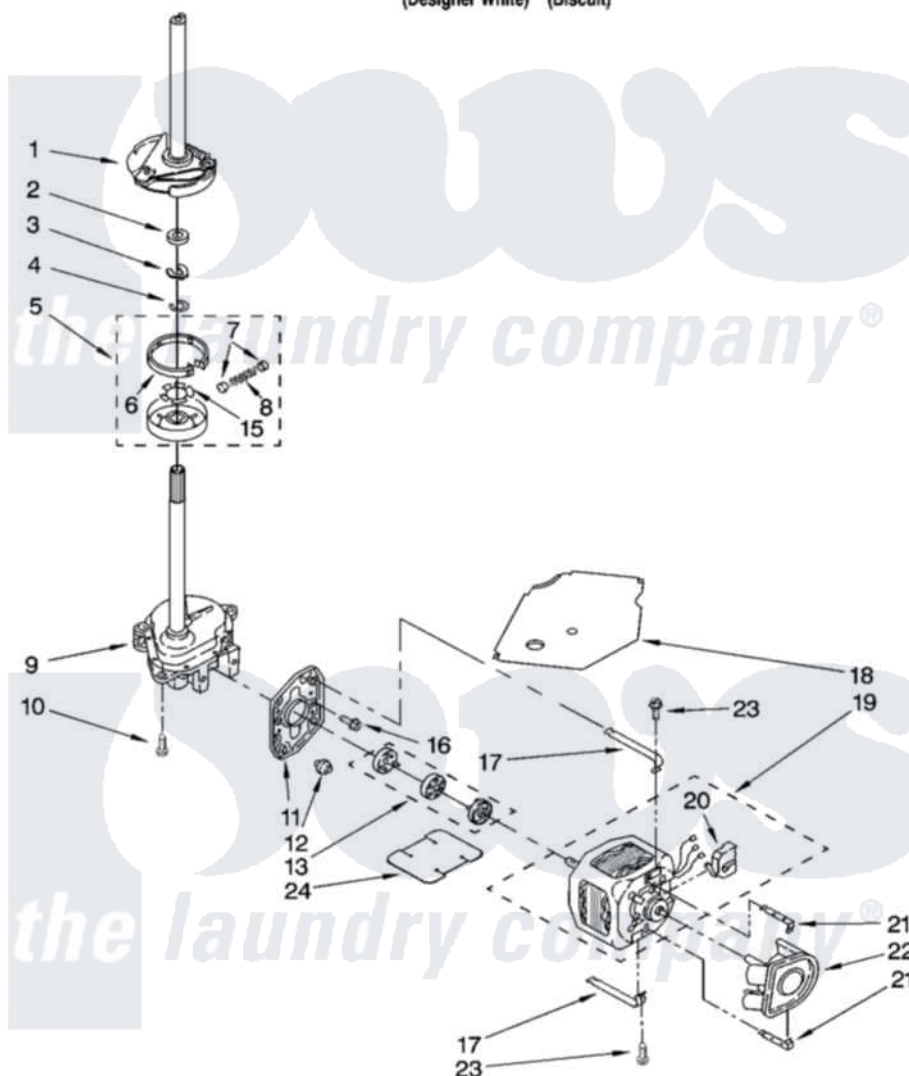

Whirlpool LSR8433KQ2 04 - BRAKE, CLUTCH, GEARCASE, MOTOR AND PUMP PARTS

BRAKE, CLUTCH, GEARCASE, MOTOR AND PUMP PARTS

For Models: LSR8433KQ2, LSR8433KT2
(Designer White) (Biscuit)

8180207

7

Whirlpool [Residential Whirlpool LSR8433KQ2 Washer Parts](#) Parts Diagram 04 - BRAKE, CLUTCH, GEARCASE, MOTOR AND PUMP PARTS
Click on the part number to view part

Item	Original Part Number	Replaced By	Status	Part Description
1	388952	285792		Basketdrive
2	63292			Washer, Spin Tube Thrust
3	62697	W10080230		Ring, Spin Tube Support
4	63283	285353		Ring
5	3951311	285785		Clutch
6	3951308	285790		Lining
7	62646			Cap, Clutch Spring
8	3946792			Spring And Damper Assembly
9	3360630	3360629		Gearcase
10	3357334	3400516		Screw Anti-Rattle
11	62611			Plate, Motor Mount To Gearcase
12	62691			Grommet, Motor
13	285753	285753A		Coupling
15	3355454			Clip, Main Drive

16	3400516		Screw Anti-Rattle
17	3349637	W10086010	Retainer, Motor
18	3362089		Shield, Tub To Motor
19	8528157	661600	Motor, Main Drive
20	3952056		Switch, Main Drive Motor
21	8546127		Retainer, Pump
22	3363394		Pump
23	3387485	273556	Screw, 10-16 X 5/8
24	3946532		Shield, Motor