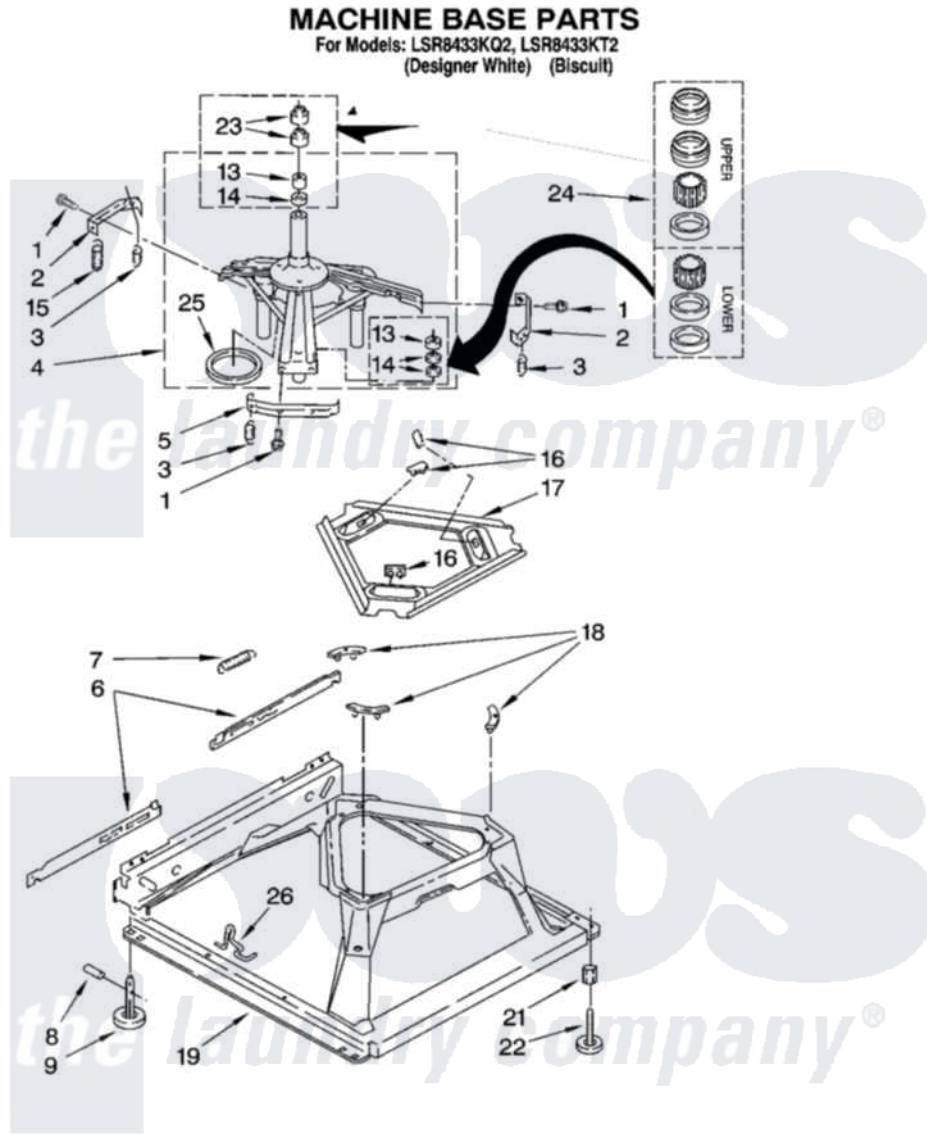

Whirlpool LSR8433KQ2 05 - MACHINE BASE PARTS

8

8180207

Whirlpool Residential Whirlpool LSR8433KQ2 Washer Parts Parts Diagram 05 - MACHINE BASE PARTS
Click on the part number to view part

Item	Original Part Number	Replaced By	Status	Part Description
1	3400076			Screw, Bracket Mounting
2	64067			Bracket, Spring Outer
3	63907			Spring, Suspension
4	3362087	280184		Support
5	64065			Bracket, Spring Outer
6	63466			Link, Leveling Mechanism
7	62597	8316845		Spring
8	62837			Pin, Knurled
9	62596	285244		Feet-Leveling
13	3347047	8546455		Bearing, Centerpost
14	357409	359449		Seal, Agitator Shaft
15	388492	W10250667		Spring, Counterweight
16	62568	285219		Pad
17	3946509			Plate, Suspension
18	3363660	285744		Pad
19	3946512	285771		Base

21	3359452		Nut, Lock
22	389102	W10001130	Foot, Leveling
23	356934	8577376	Seal, Centerpost
24	285203		Centerpost Bearing Kit
25	63134		Ring, Sound Deadening
26	63806	W10145155	Retainer, Suspension Spring