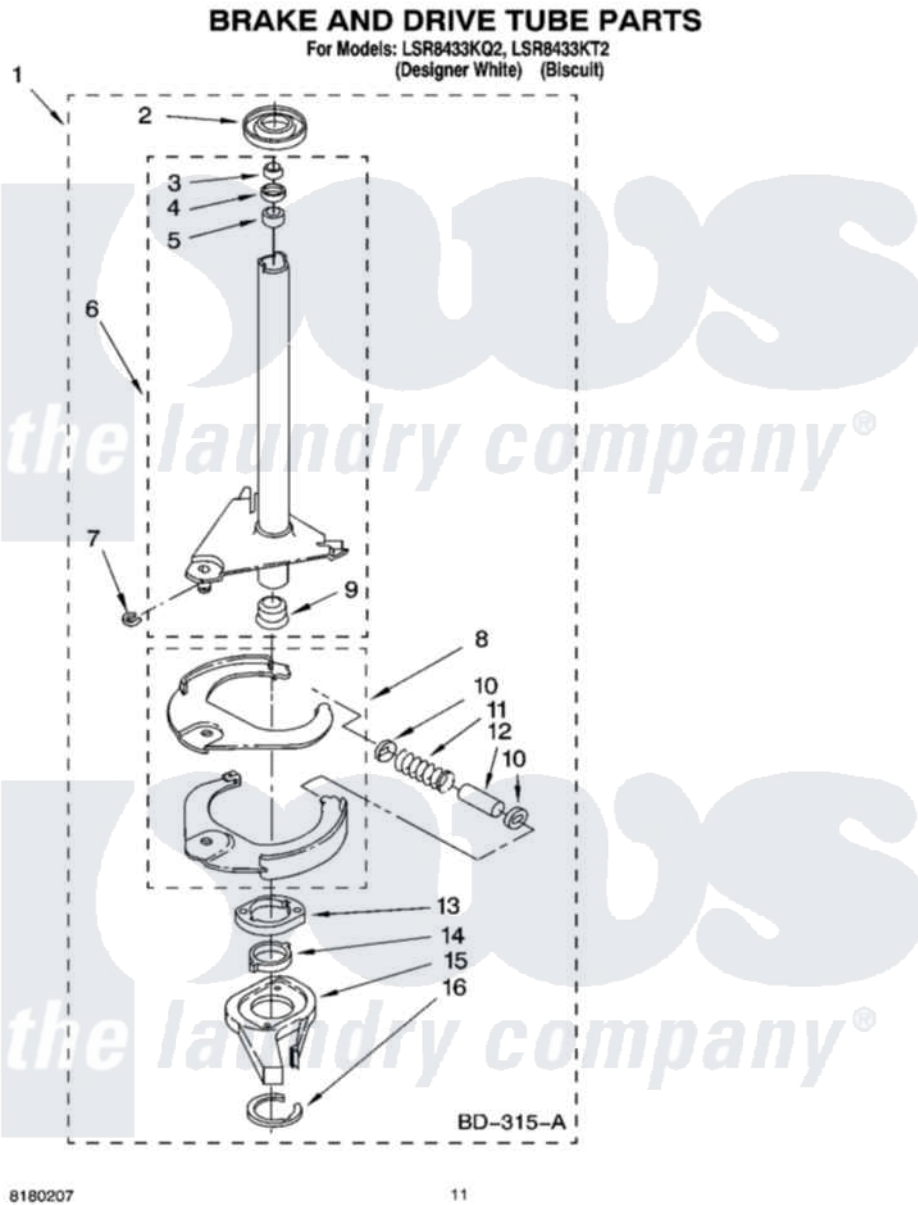

Whirlpool LSR8433KQ2 07 - BRAKE AND DRIVE TUBE PARTS

8180207

11

Whirlpool Residential Whirlpool LSR8433KQ2 Washer Parts Parts Diagram 07 - BRAKE AND DRIVE TUBE PARTS
Click on the part number to view part

Item	Original Part Number	Replaced By	Status	Part Description
1	388952	285792		Basketdrive
2	62658			Ring, Thrust
3	91939			Seal, Shaft
4	356427			Seal, Spin Pinion
5	356937			Spacer, Drive Tube
6	64027	64208		Tube-Spin
7	64035	W10083190		Ring, Retaining
8	64232	285438		Shoe-Brake
9	62703	8546462		"T" Bearing, Spin Tube
10	62648	285658		Sleeve
11	387806		Not Available	Spring, Brake
12	62909	285658		Sleeve
13	63023	8546461		Cam, Brake Release
14	63022			Sleeve, Cam
15	64194	285790		Lining
16	90368	W10083200		Ring, Retaining

" N/A

Not Available

FOLLOWING PARTS NOT
ILLUSTRATED

" [285208](#)

Lubricant