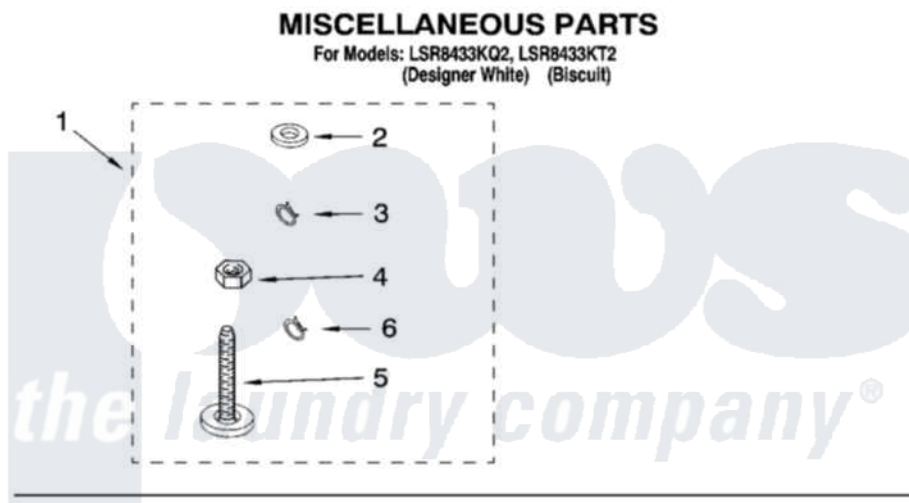

Whirlpool LSR8433KQ2 10 - MISCELLANEOUS PARTS - OPTIONAL PARTS (NOT INCLUDED)

Whirlpool Residential Whirlpool LSR8433KQ2 Washer Parts Parts Diagram 10 - MISCELLANEOUS PARTS - OPTIONAL PARTS (NOT INCLUDED)

Click on the part number to view part

Item	Original Part Number	Replaced By	Status	Part Description
1	3976263	<a href="#">285654</a>		Parts-Misc
2	3976300	<a href="#">16123</a>		Washer Inlet-Hose Miscellaneous Parts Must be Ordered Separately.
3	3366912	<a href="#">356138</a>		Clamp, Hose
4	<a href="#">3359452</a>			Nut, Lock
5	389102	<a href="#">W10001130</a>		Foot, Leveling
6	3366913	<a href="#">3357331</a>		Clamp, Drain
"	<a href="#">72017</a>			Paint, Touch-Up
"	<a href="#">4392899</a>			Paint, Touch-Up
"	<a href="#">350938</a>			Paint, Pressurized Spray B
"	<a href="#">350930</a>			Paint, Pressurized Spray B
"	<a href="#">4392901</a>			Paint, Pressurized Spray
"	<a href="#">799344</a>			Paint, Touch-Up )
"	<a href="#">4392900</a>			Paint, Bulk )