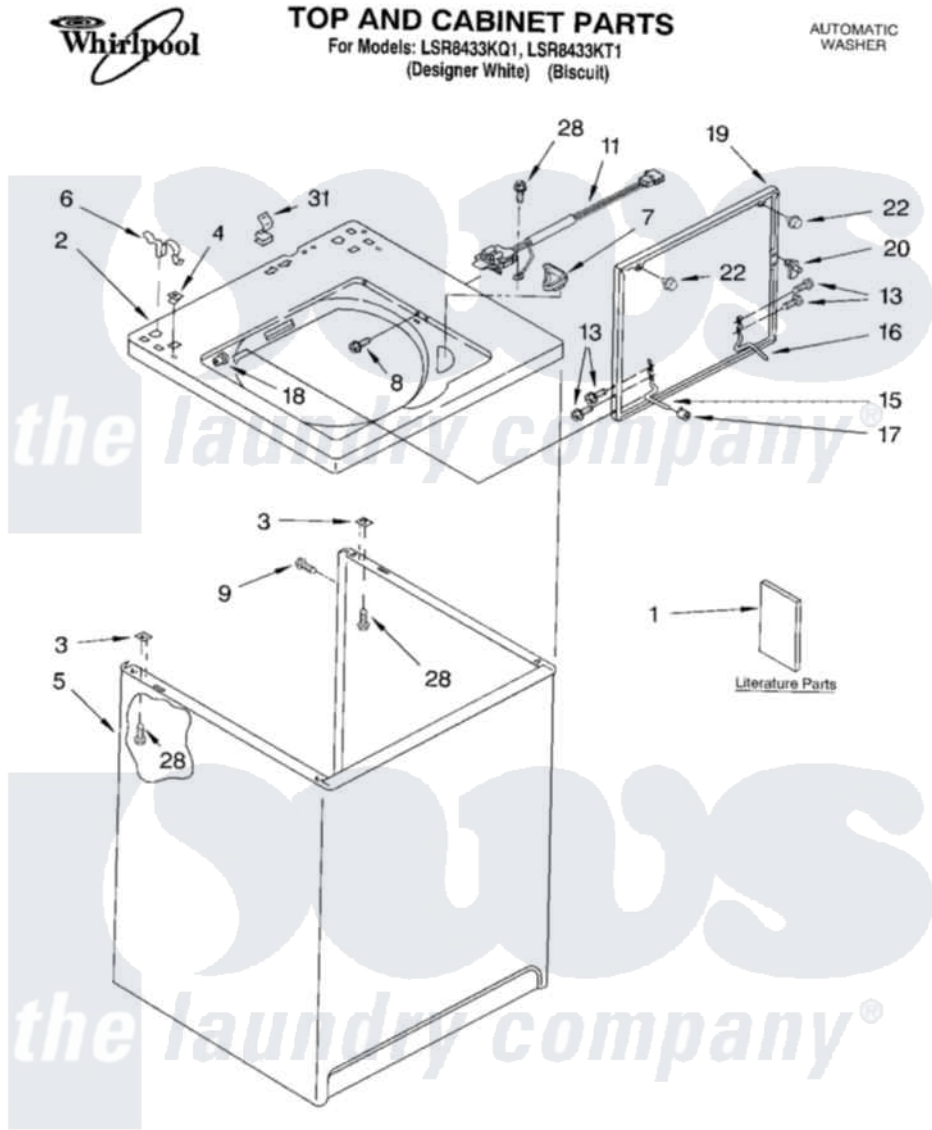

Whirlpool LSR8433KT1 01 - TOP AND CABINET PARTS

9-03 Litho in U.S.A. (drd)

1

Part No. 8180088

[Whirlpool Residential Whirlpool LSR8433KT1 Washer Parts](#) Parts Diagram 01 - TOP AND CABINET PARTS

[Click on the part number to view part](#)

Item	Original Part Number	Replaced By	Status	Part Description
1	LIT3956025		Not Available	Literature Parts (Installation Instructions)
"	LIT3955869			Literature Parts
"	LIT3955901		Not Available	Literature Parts (Feature Sheet)
"	LIT3956345		Not Available	Literature Parts (Energy Guide)
"	LIT8542052			Literature Parts
"	N/A		Not Available	Following May Be Purchased
"	N/A		Not Available	DO-IT-YOURSELF REPAIR MANUALS
"	LIT4313896	4313896		Do-It-Yourself Repair Manuals
2	8271378			Top
"	8271380			Top
3	62750			Spacer, Cabinet To Top (4)
4	357213			Nut, Push-In
5	63424			Cabinet
"	3954357			Cabinet

6	62780		Clip, Top And Cabinet And Rear Panel
7	3362952		Dispenser, Bleach
8	3356311		Screw And Washer, Lid Switch Shield
9	3357011	308685	Side Trim)
11	3949237	3949247	Switch-Lid
13	3351355	W10119828	Screw, Lid Hinge Mounting
15	54584		Hinge, Lid
16	91770		Hinge, Lid
17	19119		Bumper, Lid Hinge
18	21258		Bearing, Lid Hinge
19	3954489	W10193874	Lid
"	3954491	W10193875	Lid
20	358684		Strike, Lid Switch
22	9724509		Bumper, Lid
28	3390631		Screw, 10-16 X 3/8
31	90016		Clip, Pressure Switch Hose