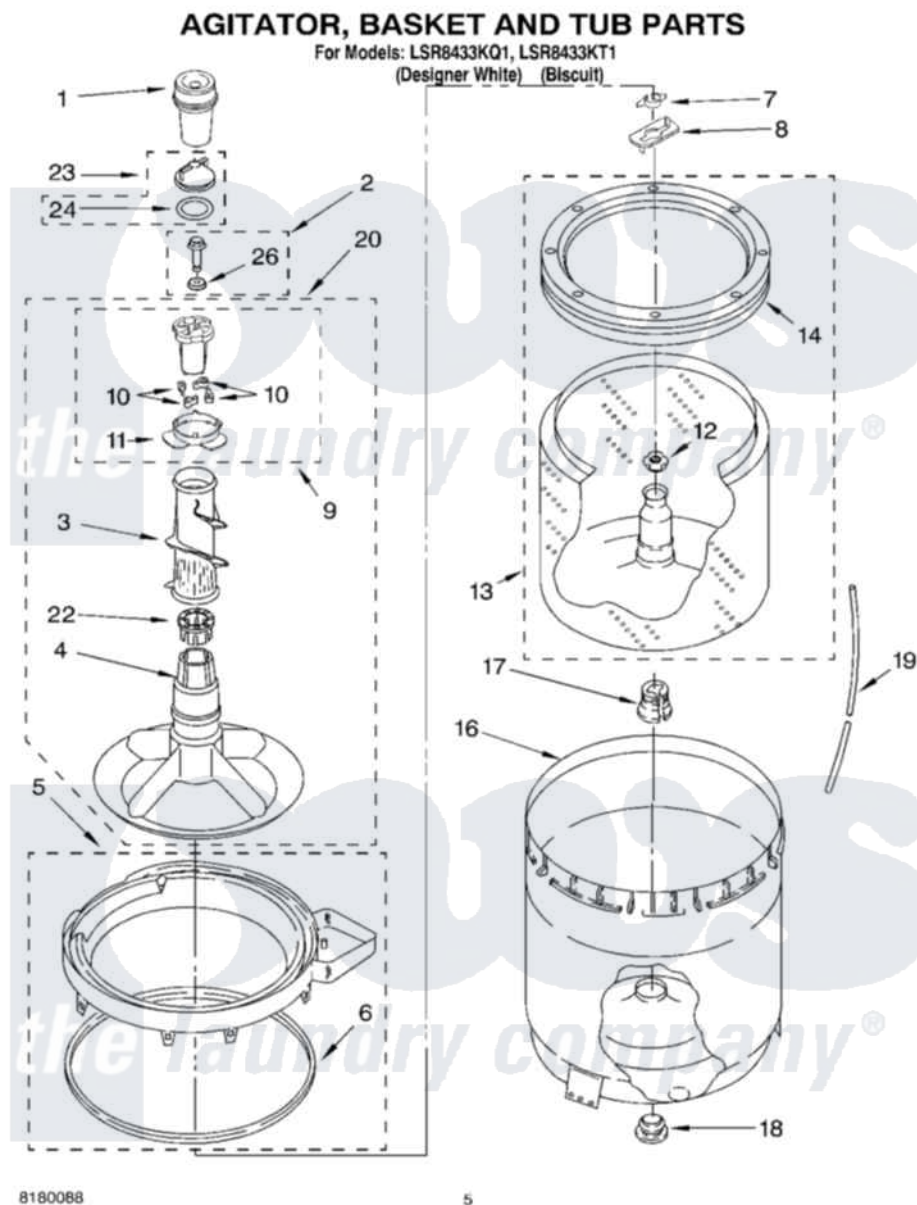

Whirlpool LSR8433KT1 03 - AGITATOR, BASKET AND TUB PARTS

Whirlpool Residential Whirlpool LSR8433KT1 Washer Parts Parts Diagram 03 - AGITATOR, BASKET AND TUB PARTS

[Click on the part number to view part](#)

Item	Original Part Number	Replaced By	Status	Part Description
1	63580			Dispenser, Fabric Softener
2	358237			Screw And Washer
3	3348752			Mover, Clothes
4	3347288			Agitator
5	8528150	W10445870		Ring-Tub
6	3976308			Gasket, Tub Ring
7	3354845			Clip, Agitator
8	3355921	8543666		Washer, Agitator
9	3363663	285811		Cam-Agitator
10	3366877	80040		Dog-Agitator
11	3363661			Bearing, Driven Cam
12	21366			Nut, Spanner
13	8526017	W10389329		Clothes Container, Assembly
14	8519788	387240		Ring, Balance
16	63849			Strain Relief, Power Cord
17	389140			Tub Block, Basket Drive

18	383727		Gasket, Centerpodt
19	3347780	353244	Hose, Pressure Switch
20	3348117	285565	Agitator
22	3350389	285587	Washer
23	3354733	W10074580	Cap, Barrier
24	3348855	W10072840	Fabric Softener
26	3949550		Washer