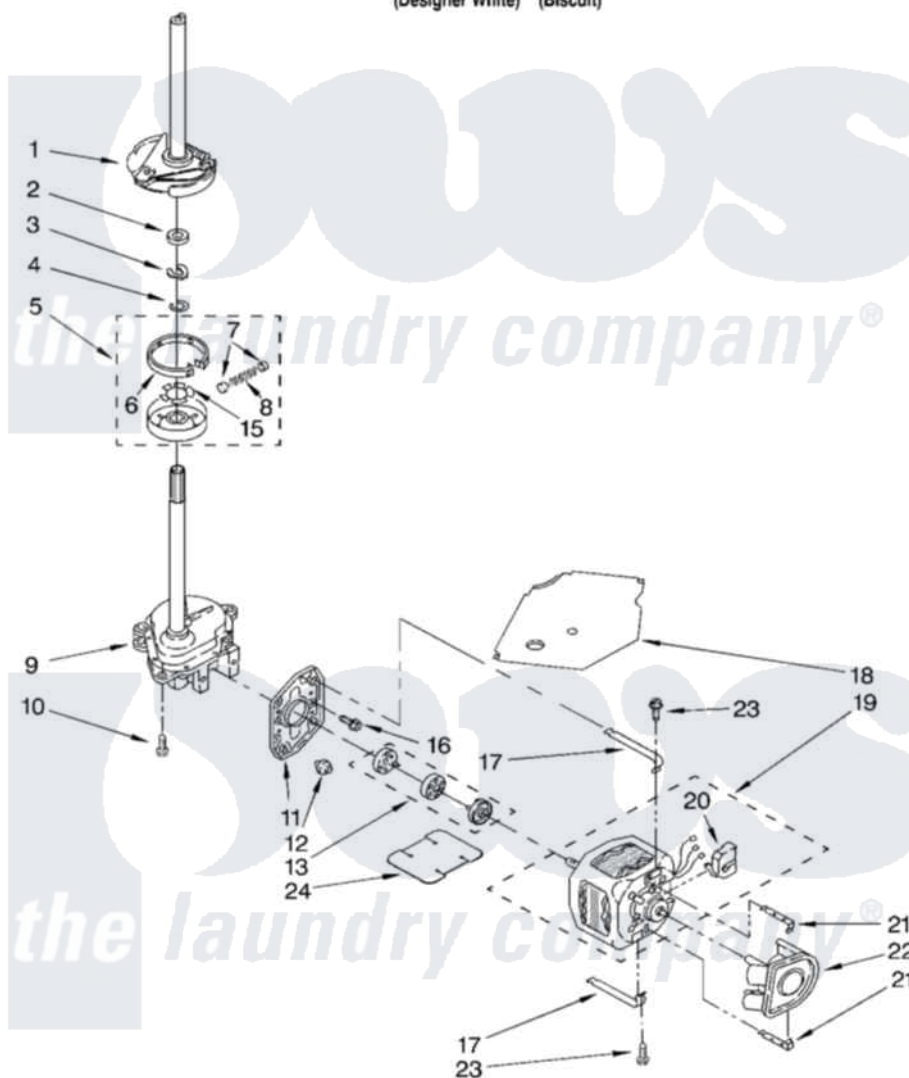

Whirlpool LSR8433KT1 04 - BRAKE, CLUTCH, GEARCASE, MOTOR AND PUMP PARTS

BRAKE, CLUTCH, GEARCASE, MOTOR AND PUMP PARTS

For Models: LSR8433KQ1, LSR8433KT1
(Designer White) (Biscuit)

8180088

7

Whirlpool [Residential Whirlpool LSR8433KT1 Washer Parts](#) Parts Diagram 04 - BRAKE, CLUTCH, GEARCASE, MOTOR AND PUMP PARTS

[Click on the part number to view part](#)

Item	Original Part Number	Replaced By	Status	Part Description
1	388952	285792		Basketdrive
2	63292			Washer, Spin Tube Thrust
3	62697	W10080230		Ring, Spin Tube Support
4	63283	285353		Ring
5	3951311	285785		Clutch
6	3951308	285790		Lining
7	62646			Cap, Clutch Spring
8	3946792			Spring And Damper Assembly
9	3360630	3360629		Gearcase
10	3357334	3400516		Screw Anti-Rattle
11	62611			Plate, Motor Mount To Gearcase
12	62691			Grommet, Motor
13	285753	285753A		Coupling
15	3355454			Clip, Main Drive

16	3400516		Screw Anti-Rattle
17	3349637	W10086010	Retainer, Motor
18	3362089		Shield, Tub To Motor
19	8528157	661600	Motor, Main Drive
20	3952056		Switch, Main Drive Motor
21	62700	8546127	Retainer, Pump
22	3363394		Pump
23	3387485	273556	Screw, 10-16 X 5/8
24	3946532		Shield, Motor