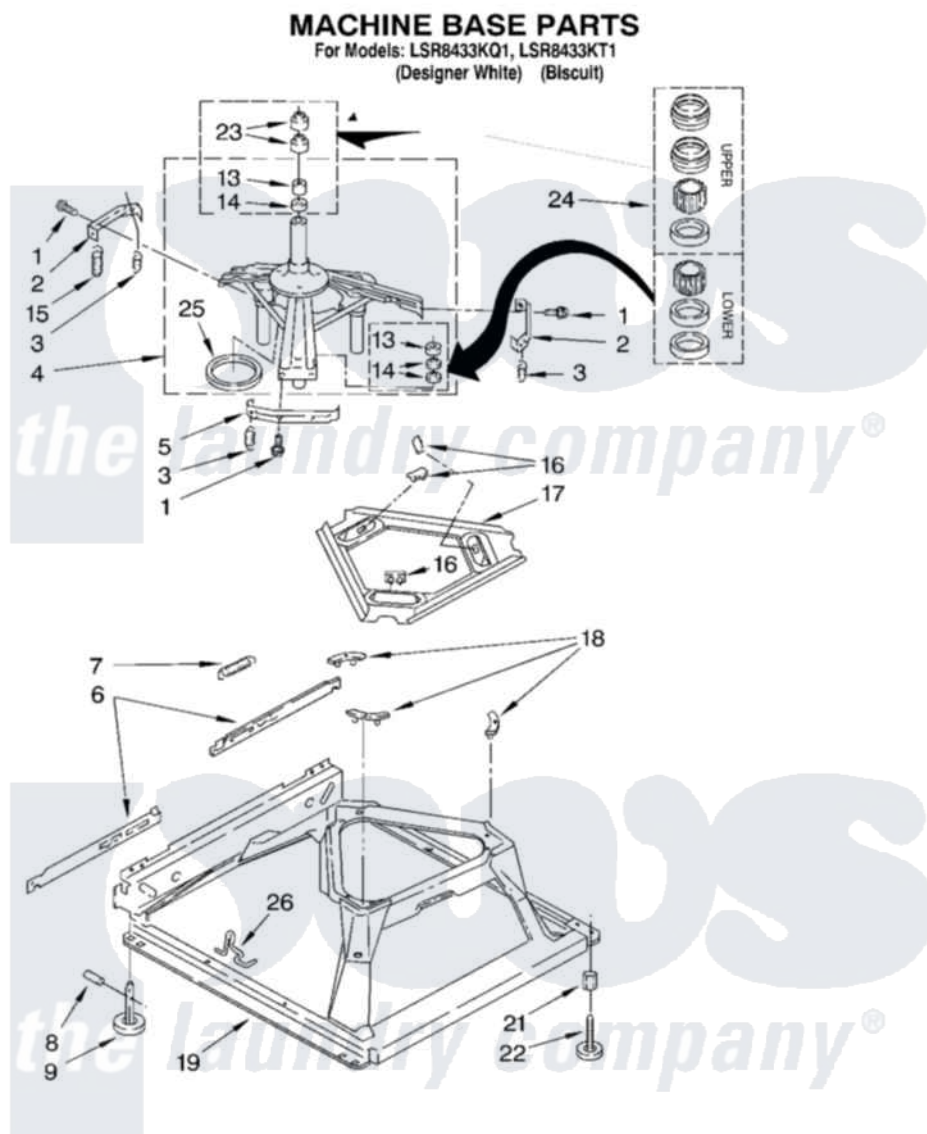

Whirlpool LSR8433KT1 05 - MACHINE BASE PARTS

8

8180088

Whirlpool [Residential Whirlpool LSR8433KT1 Washer Parts](#) Parts Diagram 05 - MACHINE BASE PARTS
Click on the part number to view part

Item	Original Part Number	Replaced By	Status	Part Description
1	3400076			Screw, Bracket Mounting
2	64067			Bracket, Spring Outer
3	63907			Spring, Suspension
4	3362087	280184		Support
5	64065			Bracket, Spring Outer
6	63466			Link, Leveling Mechanism
7	62597	8316845		Spring
8	62837			Pin, Knurled
9	62596	285244		Feet-Leveling
13	3347047	8546455		Bearing, Centerpost
14	357409	359449		Seal, Agitator Shaft
15	388492	W10250667		Spring, Counterweight
16	62568	285219		Pad
17	3946509			Plate, Suspension
18	3363660	285744		Pad
19	3946512	285771		Base

21	3359452		Nut, Lock
22	389102	W10001130	Foot, Leveling
23	356934	8577376	Seal, Centerpost
24	285203		Centerpost Bearing Kit
25	63134		Ring, Sound Deadening
26	63806	W10145155	Retainer, Suspension Spring