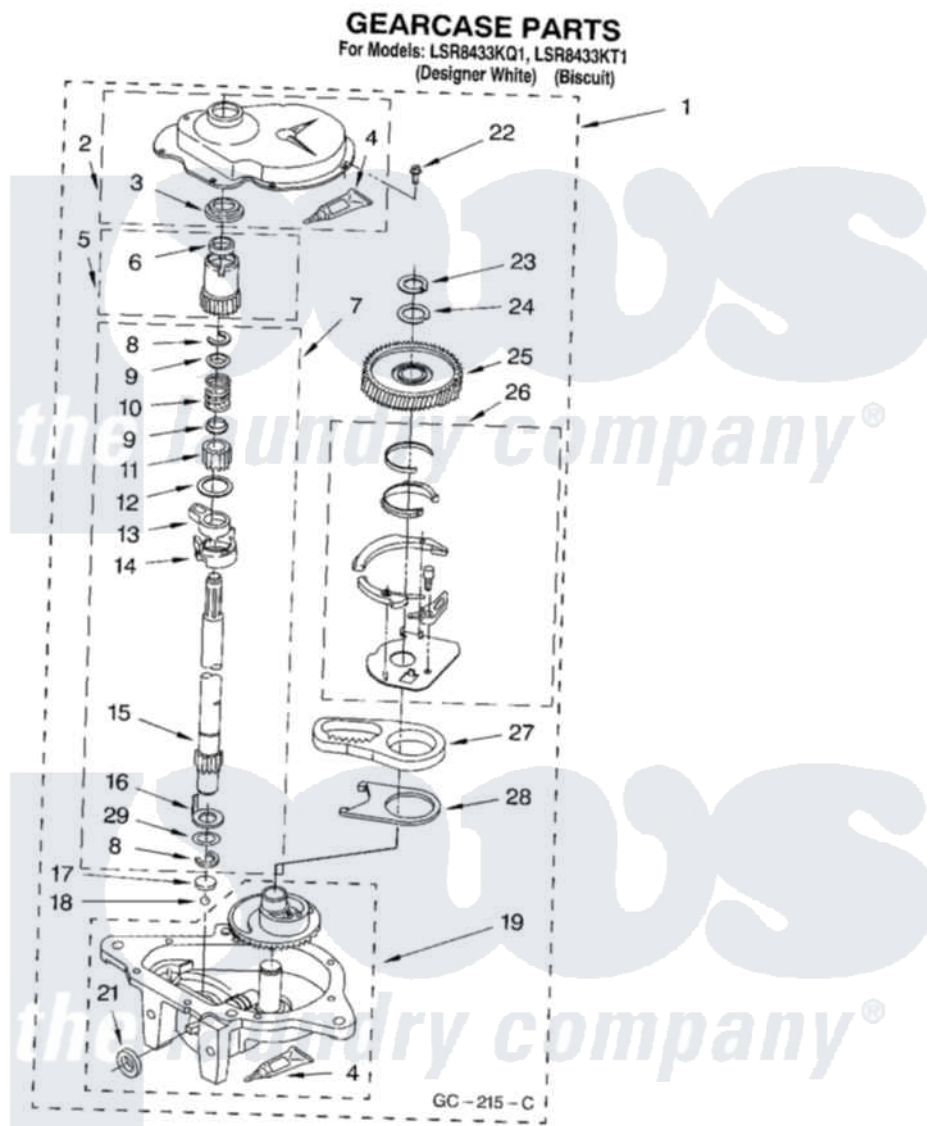

Whirlpool LSR8433KT1 08 - GEARCASE PARTS

12

8180088

Whirlpool Residential Whirlpool LSR8433KT1 Washer Parts Parts Diagram 08 - GEARCASE PARTS
Click on the part number to view part

Item	Original Part Number	Replaced By	Status	Part Description
1	3360630	3360629		Gearcase
2	285202			Cover, Gearcase
3	3349985			Seal, Gearcase Cover
4	285195			Sealer Sealer, Gasket
5	63320	285362		Gear and Pinion
6	356427			Seal, Spin Pinion
7	389387			Shaft, Agitator
8	90369		Not Available	Ring, Retaining (2)
9	62677			Retainer, Spring
10	62676			Spring, Agitator
11	63273	285509		Shaft, Agitator
12	62619			Washer, Agitator Gear
13	62580	285206		Cam-Agitator
14	62581	285206		Cam-Agitator
15	285509			Shaft, Agitator
16	62618			Washer, Cam Thrust

17	16018	285205	Bearing
18	85529	285205	Bearing
19	389230	285515	Gearcase
21	285352		Seal Kit, Thrust Plug
22	3351614		Screw, Gearcase Cover Mounting
23	3362552	285765	Ring-Retr
24	285735	285766	Washer Kit, Thrust
25	62570	285362	Gear and Pinon
26	388253	999516	Shelf-Glas
27	3349296	8546456	Rack, Connecting
28	62621		Actuator, Shift
29	388815		Washer, Intermediate 1 3976263 Miscellaneous Parts Bag 2 3976300 Washer, Inlet Hose 3 3366913 Clamp, Hose