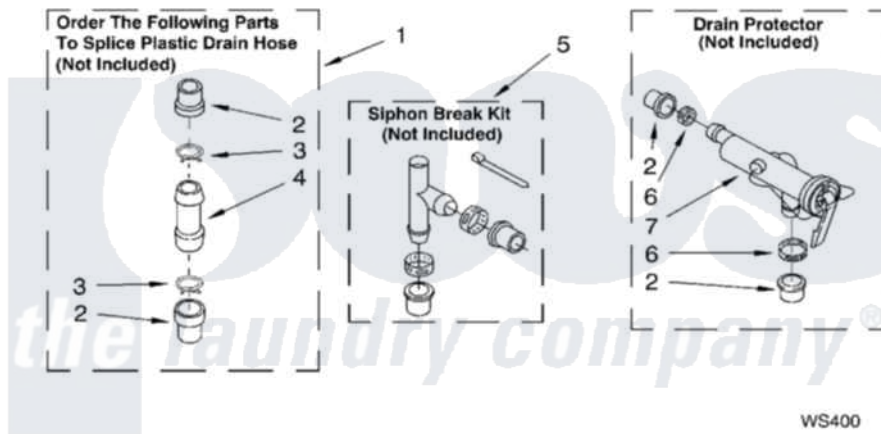

WATER SYSTEM PARTS

For Models: LSR8433KQ1, LSR8433KT1
(Designer White) (Biscuit)

8180088

13

[Whirlpool Residential Whirlpool LSR8433KT1 Washer Parts](#) Parts Diagram 09 - WATER SYSTEM PARTS
Click on the part number to view part

Item	Original Part Number	Replaced By	Status	Part Description
1	285442			Water System Parts
2	285321			Water System Parts
3	370447	285655		Clamp, Hose
4	16272			Connector, Straight
5	285320			Water System Parts
6	65349	285655		Clamp, Hose
7	367031			Water System Parts