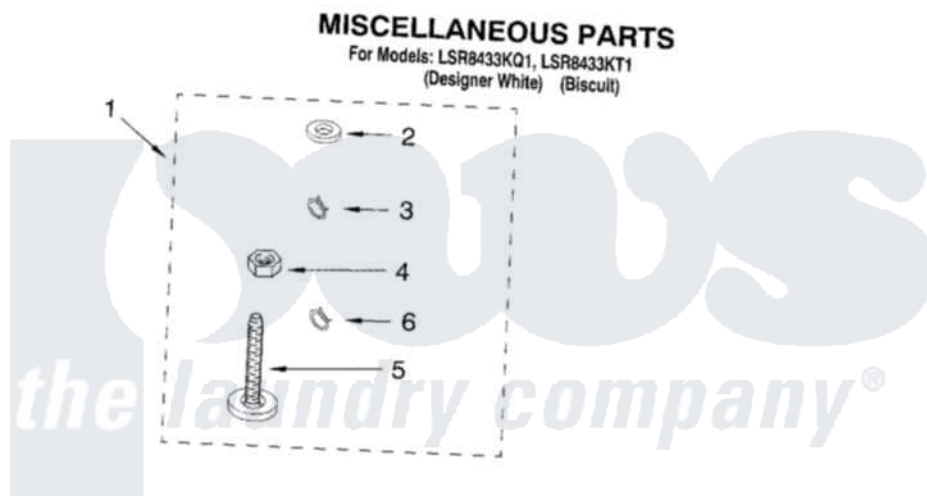

**Whirlpool LSR8433KT1 10 - MISCELLANEOUS PARTS - OPTIONAL PARTS (NOT INCLUDED)**

Whirlpool [Residential Whirlpool LSR8433KT1 Washer Parts](#) Parts Diagram 10 - MISCELLANEOUS PARTS - OPTIONAL PARTS (NOT INCLUDED)

[Click on the part number to view part](#)

Item	Original Part Number	Replaced By	Status	Part Description
1	3976263	<a href="#">285654</a>		Parts-Misc
2	3976300	<a href="#">16123</a>		Washer Inlet-Hose Miscellaneous Parts Must be Ordered Separately.
3	3366912	<a href="#">356138</a>		Clamp, Hose
4	<a href="#">3359452</a>			Nut, Lock
5	389102	<a href="#">W10001130</a>		Foot, Leveling
6	3366913	<a href="#">3357331</a>		Clamp, Drain
"	<a href="#">72017</a>			Paint, Touch-Up
"	<a href="#">4392899</a>			Paint, Touch-Up
"	<a href="#">350938</a>			Paint, Pressurized Spray B
"	<a href="#">350930</a>			Paint, Pressurized Spray B
"	<a href="#">4392901</a>			Paint, Pressurized Spray
"	<a href="#">799344</a>			Paint, Touch-Up )
"	<a href="#">4392900</a>			Paint, Bulk )