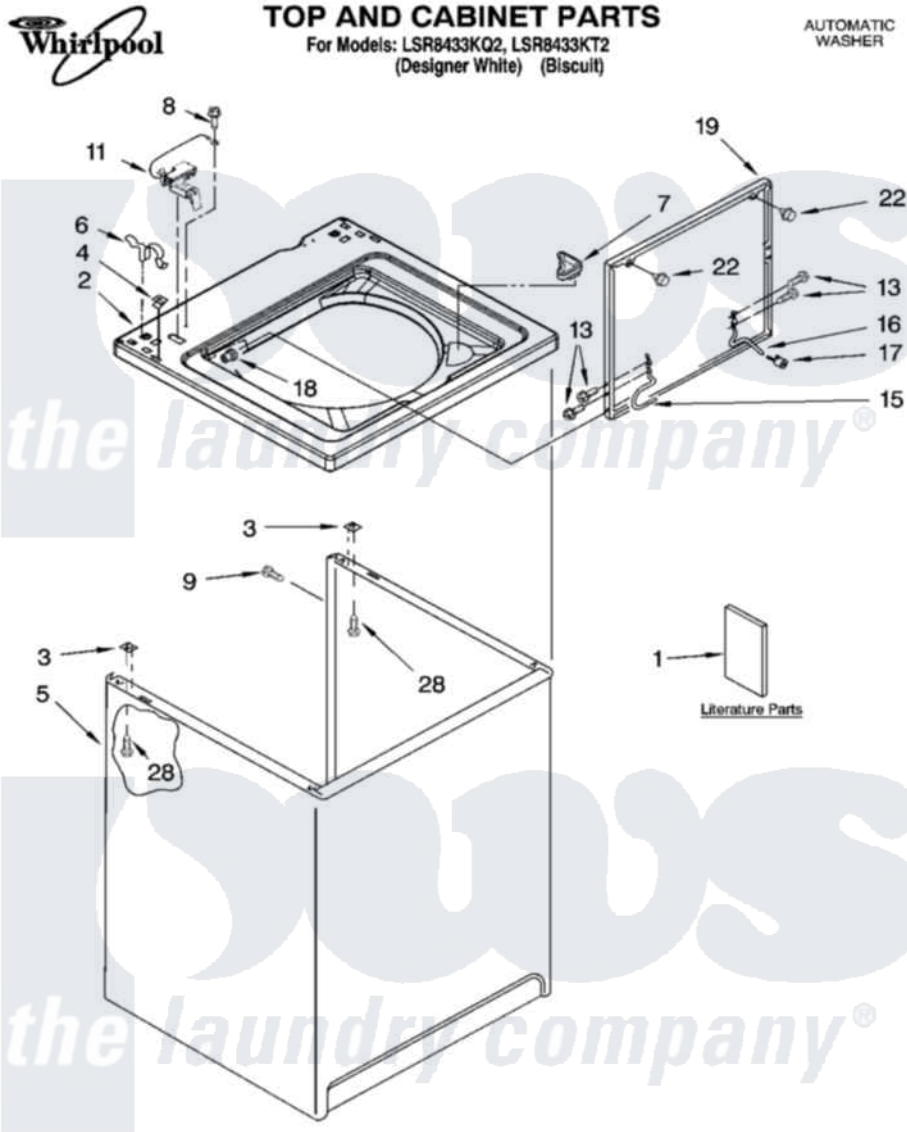

Whirlpool LSR8433KT2 01 - TOP AND CABINET PARTS

2-04 Litho in U.S.A. (drd)

1

Part No. 8180207

Whirlpool Residential Whirlpool LSR8433KT2 Washer Parts Parts Diagram 01 - TOP AND CABINET PARTS
 Click on the part number to view part

Item	Original Part Number	Replaced By	Status	Part Description
1	LIT3956025		Not Available	Literature Parts (Installation Instructions)
"	LIT3955869			Literature Parts
"	LIT3955901		Not Available	Literature Parts (Feature Sheet)
"	LIT3956345		Not Available	Literature Parts (Energy Guide)
"	LIT8542052			Literature Parts
"	N/A		Not Available	Following May Be Purchased
"	N/A		Not Available	DO-IT-YOURSELF REPAIR MANUALS
"	LIT4313896	4313896		Do-It-Yourself Repair Manuals
2	8318064			Top
"	8318066			Top
3	62750			Spacer, Cabinet To Top (4)
4	357213			Nut, Push-In
5	63424			Cabinet
"	3954357			Cabinet

6	62780		Clip, Top And Cabinet And Rear Panel
7	3362952		Dispenser, Bleach
8	3351614		Screw, Gearcase Cover Mounting
9	3357011	308685	Side Trim)
11	8318084		Switch, Lid
13	3351355	W10119828	Screw, Lid Hinge Mounting
15	8318088		Hinge, Lid
16	54583		Hinge, Lid
17	19119		Bumper, Lid Hinge
18	21258		Bearing, Lid Hinge
19	8542387	W10193857	Lid
"	8542384	3957520	Lid
22	9724509		Bumper, Lid
28	3390631		Screw, 10-16 X 3/8