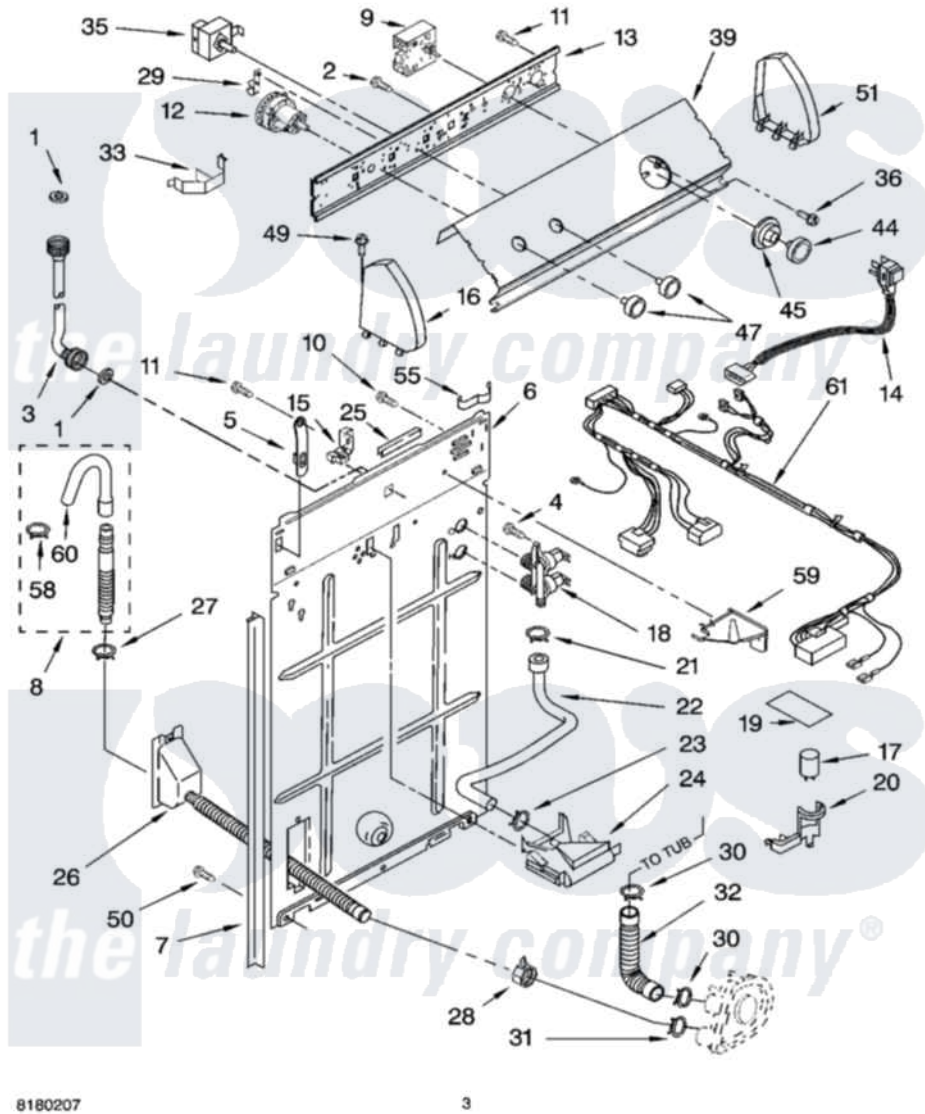

# Whirlpool LSR8433KT2 02 - CONTROLS AND REAR PANEL PARTS

## CONTROLS AND REAR PANEL PARTS

For Models: LSR8433KQ2, LSR8433KT2  
(Designer White) (Biscuit)

8180207

3

Whirlpool Residential Whirlpool LSR8433KT2 Washer Parts Parts Diagram 02 - CONTROLS AND REAR PANEL PARTS  
Click on the part number to view part

Item	Original Part Number	Replaced By	Status	Part Description
1	3976300	<a href="#">16123</a>		Washer Inlet-Hose Miscellaneous Parts Must be Ordered Separately.
2	<a href="#">3400073</a>			Screw, Ground
3	3949374	<a href="#">89503</a>		Hose-Inlet
"	3949375	<a href="#">89503</a>		Hose-Inlet
4	<a href="#">9740848</a>			Screw, Mixing Valve Mounting
5	8318255	<a href="#">8568314</a>		Strap, Console
6	<a href="#">3357978</a>			Panel, Rear
7	<a href="#">62747</a>			Pad, Rear Panel
8	3951609	<a href="#">285664</a>		Hose
"	661577	<a href="#">285666</a>		Hose
"	3357090	<a href="#">285702</a>		Hose
9	<a href="#">8542050</a>			Timer, Control
10	<a href="#">3351614</a>			Screw, Gearcase Cover Mounting
11	<a href="#">90767</a>			Screw, 8A X 3/8 HeX Washer Head Tapping