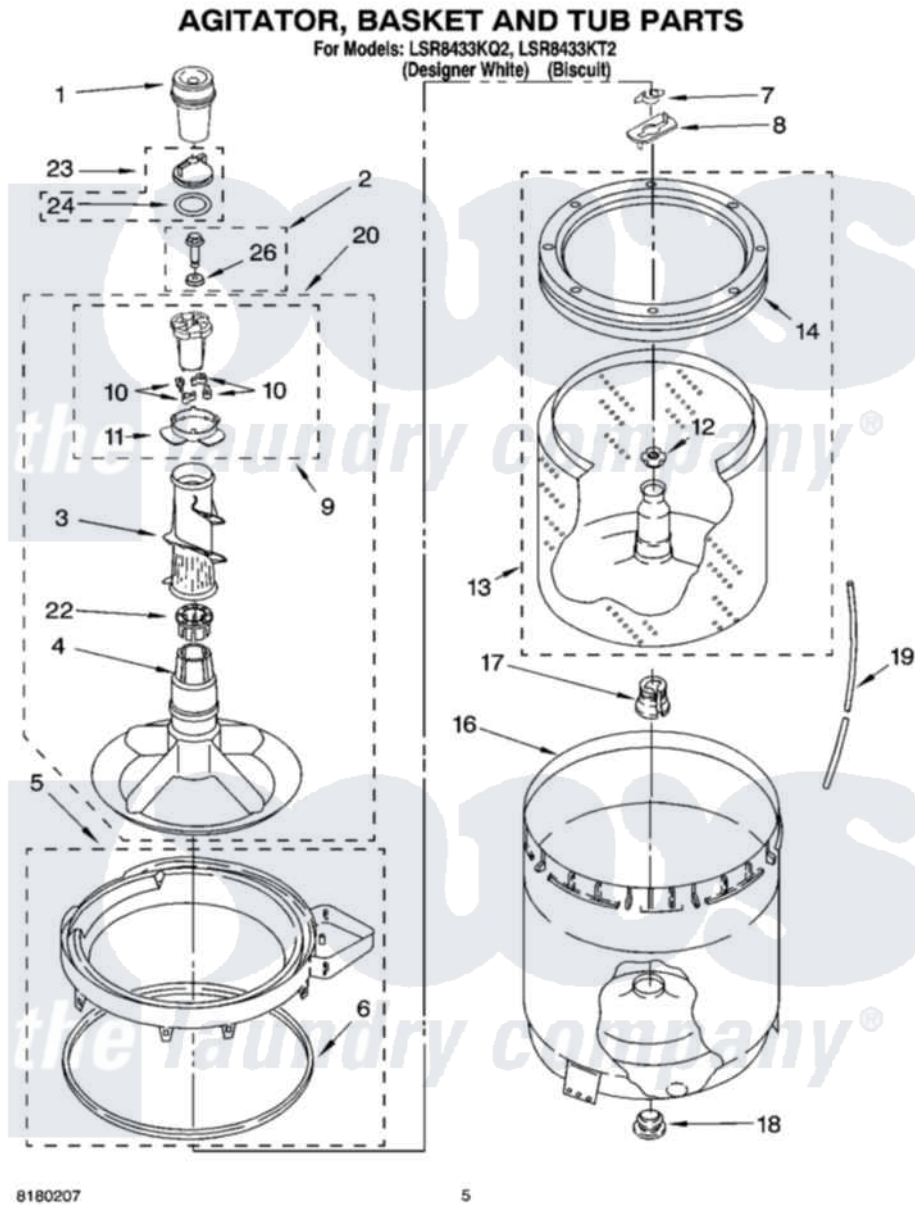

Whirlpool LSR8433KT2 03 - AGITATOR, BASKET AND TUB PARTS

Whirlpool Residential Whirlpool LSR8433KT2 Washer Parts Parts Diagram 03 - AGITATOR, BASKET AND TUB PARTS

[Click on the part number to view part](#)

Item	Original Part Number	Replaced By	Status	Part Description
1	63580			Dispenser, Fabric Softener
2	358237			Screw And Washer
3	3348752			Mover, Clothes
4	3347288			Agitator
5	8528150	W10445870		Ring-Tub
6	3976308			Gasket, Tub Ring
7	3354845			Clip, Agitator
8	3355921	8543666		Washer, Agitator
9	3363663	285811		Cam-Agitator
10	3366877	80040		Dog-Agitator
11	3363661			Bearing, Driven Cam
12	21366			Nut, Spanner
13	8526017	W10389329		Clothes Container, Assembly
14	8519788	387240		Ring, Balance
16	63849			Strain Relief, Power Cord
17	389140			Tub Block, Basket Drive

18	383727		Gasket, Centerpodt
19	3347780	353244	Hose, Pressure Switch
20	3348117	285565	Agitator
22	3350389	285587	Washer
23	3354733	W10074580	Cap, Barrier
24	3348855	W10072840	Fabric Softener
26	3949550		Washer