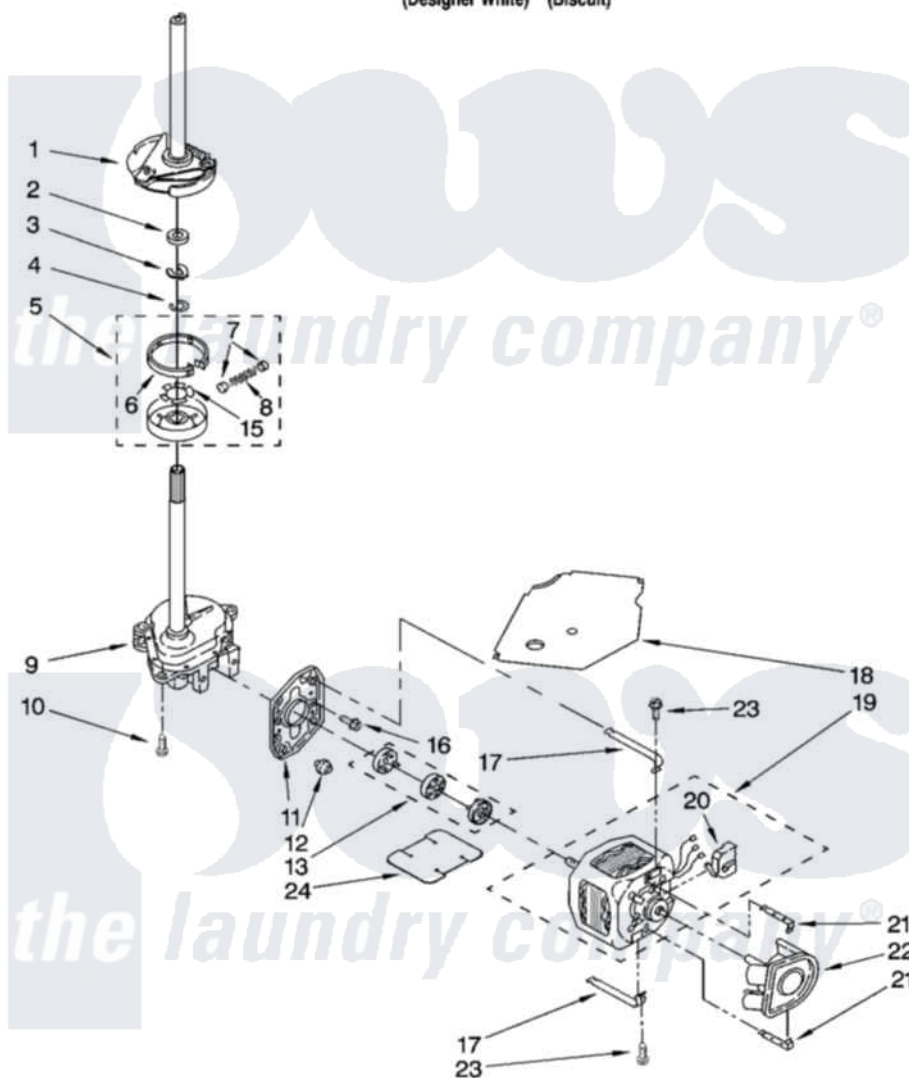

Whirlpool LSR8433KT2 04 - BRAKE, CLUTCH, GEARCASE, MOTOR AND PUMP PARTS

BRAKE, CLUTCH, GEARCASE, MOTOR AND PUMP PARTS

For Models: LSR8433KQ2, LSR8433KT2
(Designer White) (Biscuit)

8180207

7

Whirlpool [Residential Whirlpool LSR8433KT2 Washer Parts](#) Parts Diagram 04 - BRAKE, CLUTCH, GEARCASE, MOTOR AND PUMP PARTS

[Click on the part number to view part](#)

Item	Original Part Number	Replaced By	Status	Part Description
1	388952	285792		Basketdrive
2	63292			Washer, Spin Tube Thrust
3	62697	W10080230		Ring, Spin Tube Support
4	63283	285353		Ring
5	3951311	285785		Clutch
6	3951308	285790		Lining
7	62646			Cap, Clutch Spring
8	3946792			Spring And Damper Assembly
9	3360630	3360629		Gearcase
10	3357334	3400516		Screw Anti-Rattle
11	62611			Plate, Motor Mount To Gearcase
12	62691			Grommet, Motor
13	285753	285753A		Coupling
15	3355454			Clip, Main Drive

16	3400516		Screw Anti-Rattle
17	3349637	W10086010	Retainer, Motor
18	3362089		Shield, Tub To Motor
19	8528157	661600	Motor, Main Drive
20	3952056		Switch, Main Drive Motor
21	8546127		Retainer, Pump
22	3363394		Pump
23	3387485	273556	Screw, 10-16 X 5/8
24	3946532		Shield, Motor