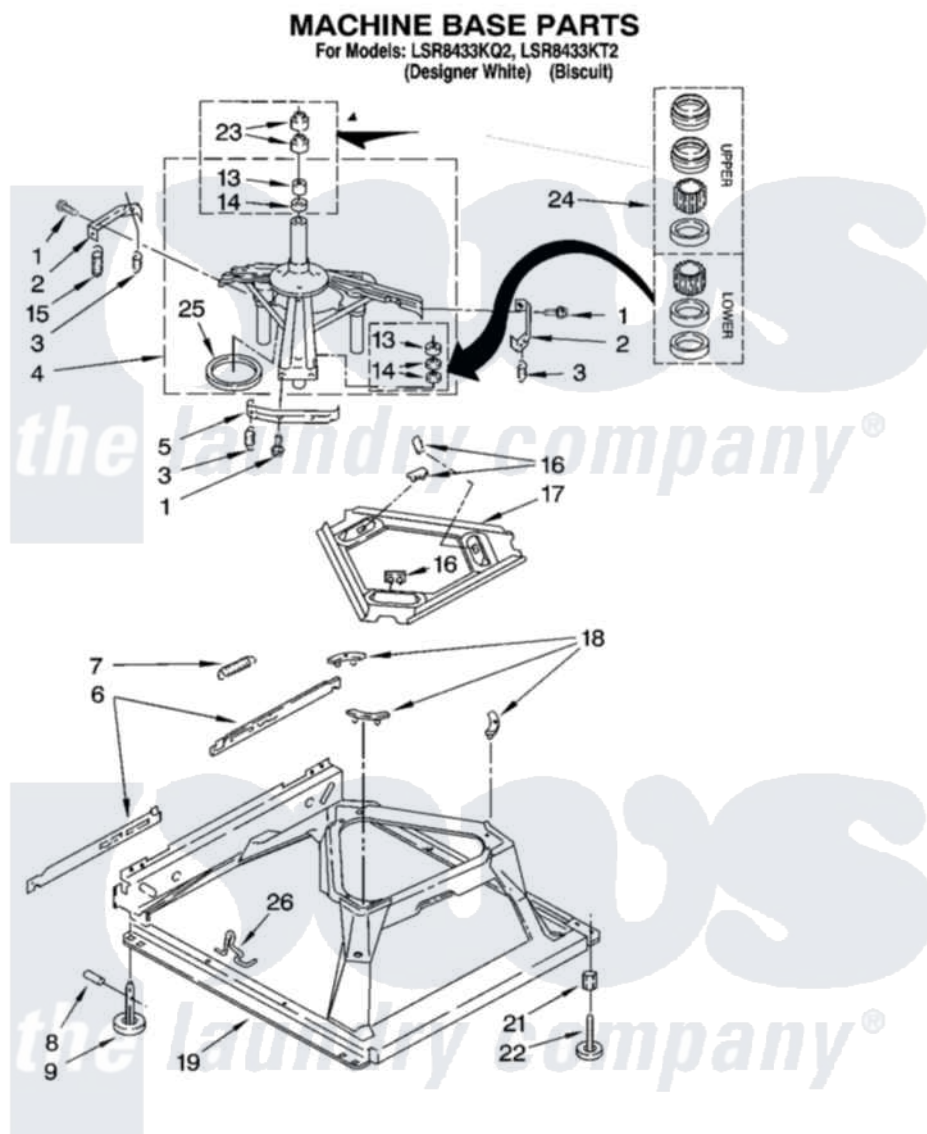

# Whirlpool LSR8433KT2 05 - MACHINE BASE PARTS

8

8180207

[Whirlpool Residential Whirlpool LSR8433KT2 Washer Parts](#) Parts Diagram 05 - MACHINE BASE PARTS  
Click on the part number to view part

Item	Original Part Number	Replaced By	Status	Part Description
1	<a href="#">3400076</a>			Screw, Bracket Mounting
2	<a href="#">64067</a>			Bracket, Spring Outer
3	<a href="#">63907</a>			Spring, Suspension
4	3362087	<a href="#">280184</a>		Support
5	<a href="#">64065</a>			Bracket, Spring Outer
6	<a href="#">63466</a>			Link, Leveling Mechanism
7	62597	<a href="#">8316845</a>		Spring
8	<a href="#">62837</a>			Pin, Knurled
9	62596	<a href="#">285244</a>		Feet-Leveling
13	3347047	<a href="#">8546455</a>		Bearing, Centerpost
14	357409	<a href="#">359449</a>		Seal, Agitator Shaft
15	388492	<a href="#">W10250667</a>		Spring, Counterweight
16	62568	<a href="#">285219</a>		Pad
17	<a href="#">3946509</a>			Plate, Suspension
18	3363660	<a href="#">285744</a>		Pad
19	3946512	<a href="#">285771</a>		Base

21	<a href="#">3359452</a>		Nut, Lock
22	389102	<a href="#">W10001130</a>	Foot, Leveling
23	356934	<a href="#">8577376</a>	Seal, Centerpost
24	<a href="#">285203</a>		Centerpost Bearing Kit
25	<a href="#">63134</a>		Ring, Sound Deadening
26	63806	<a href="#">W10145155</a>	Retainer, Suspension Spring