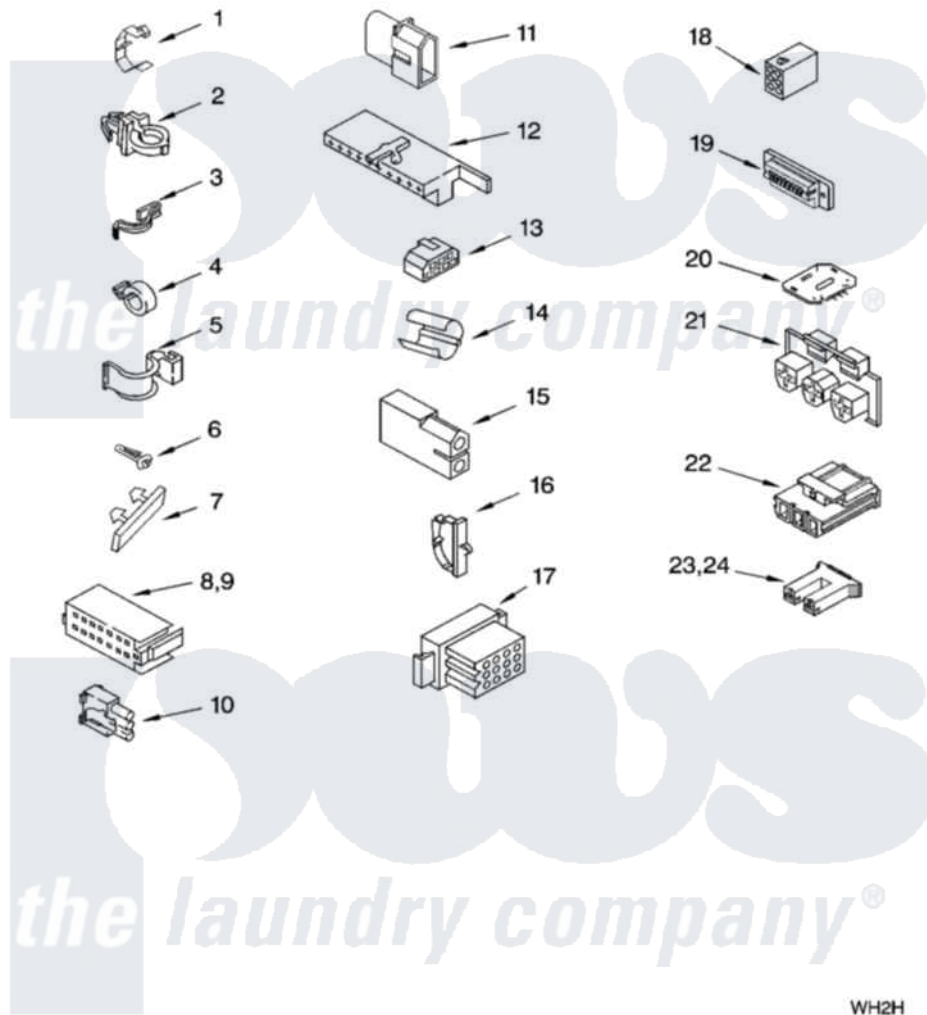

Whirlpool LSR8433KT2 06 - WIRING HARNESS PARTS

WIRING HARNESS PARTS

For Models: LSR8433KQ2, LSR8433KT2
(Designer White) (Biscuit)

WH2H

8180207

9

Whirlpool [Residential Whirlpool LSR8433KT2 Washer Parts](#) Parts Diagram 06 - WIRING HARNESS PARTS
Click on the part number to view part

Item	Original Part Number	Replaced By	Status	Part Description
1	3349557			Retainer, Harness
2	388498		Not Available	Clip, Harness
3	3347812	8528351		Clip
4	3352501	8559320		Restraint, Hose
5	90016			Clip, Pressure Switch Hose
6	3390496	8281256		Clip, Harness
7	389379			Retainer, Side To Feature Panel
8	3948614			Disconnect Block
9	352089			Timer, Block Disconnect
10	62889			Receptacle, Terminal
11	353424			Plug, Terminal
12	62505			Block, Disconnect
13	3347243			Block, Disconnect
14	63523			Harness, Protector
15	717252			Receptacle, Terminal
16	3352944			Clip, Harness

17	3390423	Not Available	Block, Disconnect (12-Way) (Timer) (Use Term. 94613)
18	3347730	Not Available	Receptacle, (6-Way) (Use Term. 94613)
19	3349494		Connector, Etc
20	3407125	3955728	Control, Etc
21	3948617	2172937	Connector
22	3360056		Connector
23	3354925		Block, Connector
24	3354926		Block, Connector