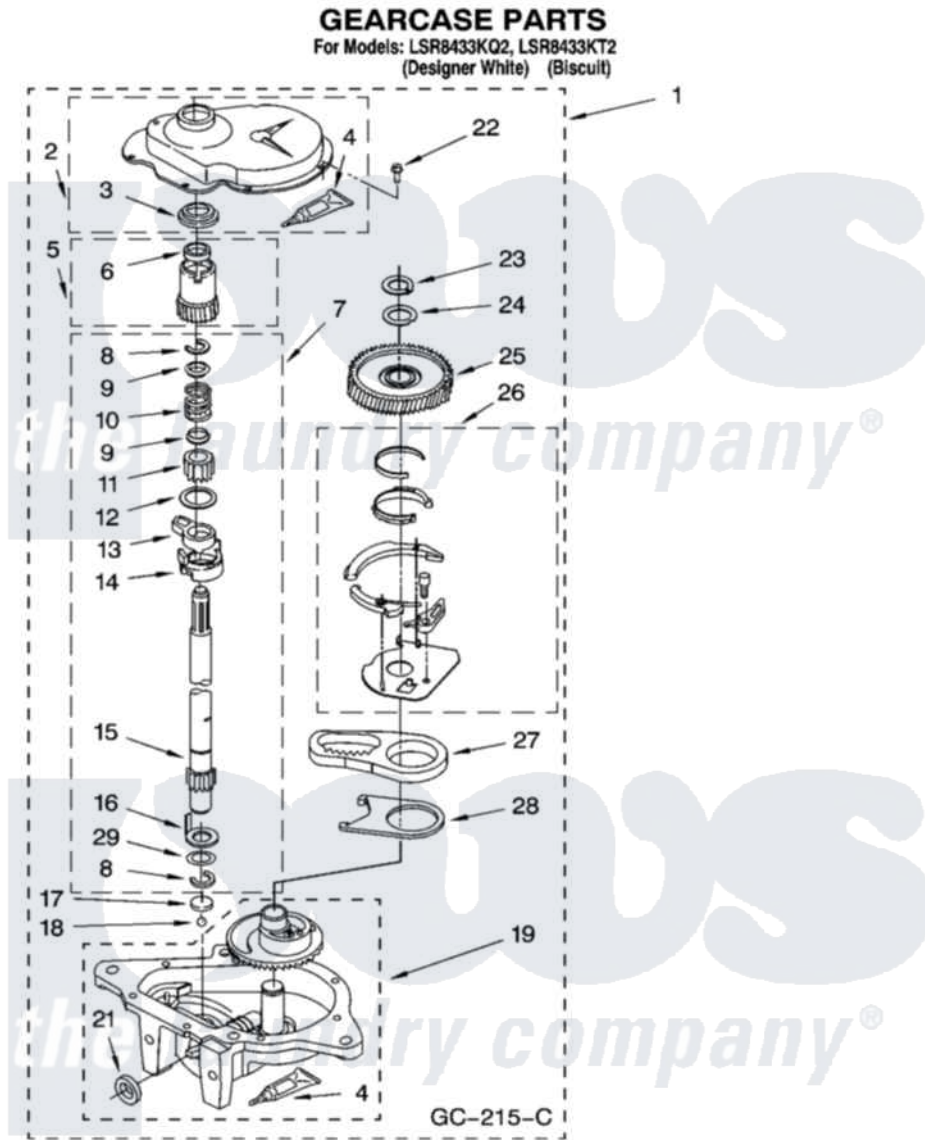

Whirlpool LSR8433KT2 08 - GEARCASE PARTS

12

8180207

Whirlpool Residential Whirlpool LSR8433KT2 Washer Parts Parts Diagram 08 - GEARCASE PARTS
Click on the part number to view part

Item	Original Part Number	Replaced By	Status	Part Description
1	3360630	3360629		Gearcase
2	285202			Cover, Gearcase
3	3349985			Seal, Gearcase Cover
4	285195			Sealer Sealer, Gasket
5	63320	285362		Gear and Pinion
6	356427			Seal, Spin Pinion
7	389387			Shaft, Agitator
8	90369		Not Available	Ring, Retaining (2)
9	62677			Retainer, Spring
10	62676			Spring, Agitator
11	63273	285509		Shaft, Agitator
12	62619			Washer, Agitator Gear
13	62580	285206		Cam-Agitator
14	62581	285206		Cam-Agitator
15	285509			Shaft, Agitator
16	62618			Washer, Cam Thrust

17	16018	285205	Bearing
18	85529	285205	Bearing
19	389230	285515	Gearcase
21	285352		Seal Kit, Thrust Plug
22	3351614		Screw, Gearcase Cover Mounting
23	3362552	285765	Ring-Retr
24	285735	285766	Washer Kit, Thrust
25	62570	285362	Gear and Pinon
26	388253	999516	Shelf-Glas
27	3349296	8546456	Rack, Connecting
28	62621		Actuator, Shift
29	388815		Washer, Intermediate 1 3976263 Miscellaneous Parts Bag 2 3976300 Washer, Inlet Hose 3 3366913 Clamp, Hose