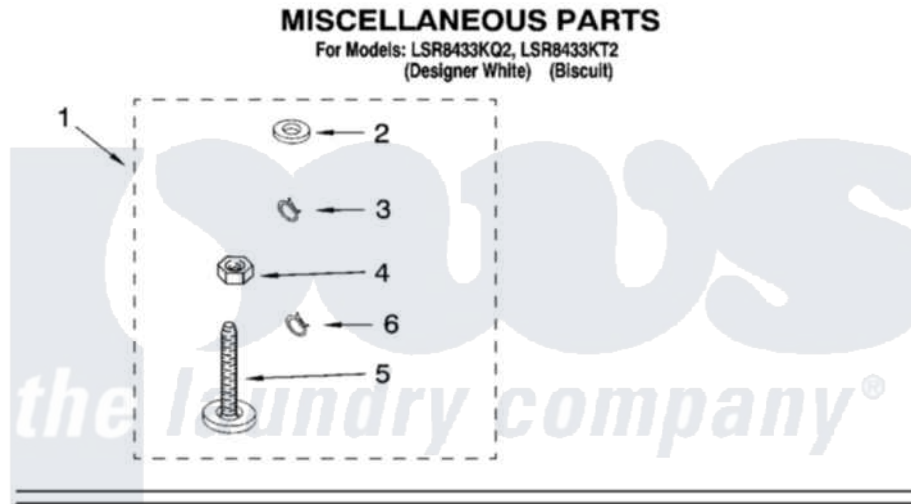

**Whirlpool LSR8433KT2 10 - MISCELLANEOUS PARTS - OPTIONAL PARTS (NOT INCLUDED)**

Whirlpool [Residential Whirlpool LSR8433KT2 Washer Parts](#) Parts Diagram 10 - MISCELLANEOUS PARTS - OPTIONAL PARTS (NOT INCLUDED)

[Click on the part number to view part](#)

Item	Original Part Number	Replaced By	Status	Part Description
1	3976263	<a href="#">285654</a>		Parts-Misc
2	3976300	<a href="#">16123</a>		Washer Inlet-Hose Miscellaneous Parts Must be Ordered Separately.
3	3366912	<a href="#">356138</a>		Clamp, Hose
4	<a href="#">3359452</a>			Nut, Lock
5	389102	<a href="#">W10001130</a>		Foot, Leveling
6	3366913	<a href="#">3357331</a>		Clamp, Drain
"	<a href="#">72017</a>			Paint, Touch-Up
"	<a href="#">4392899</a>			Paint, Touch-Up
"	<a href="#">350938</a>			Paint, Pressurized Spray B
"	<a href="#">350930</a>			Paint, Pressurized Spray B
"	<a href="#">4392901</a>			Paint, Pressurized Spray
"	<a href="#">799344</a>			Paint, Touch-Up )
"	<a href="#">4392900</a>			Paint, Bulk )