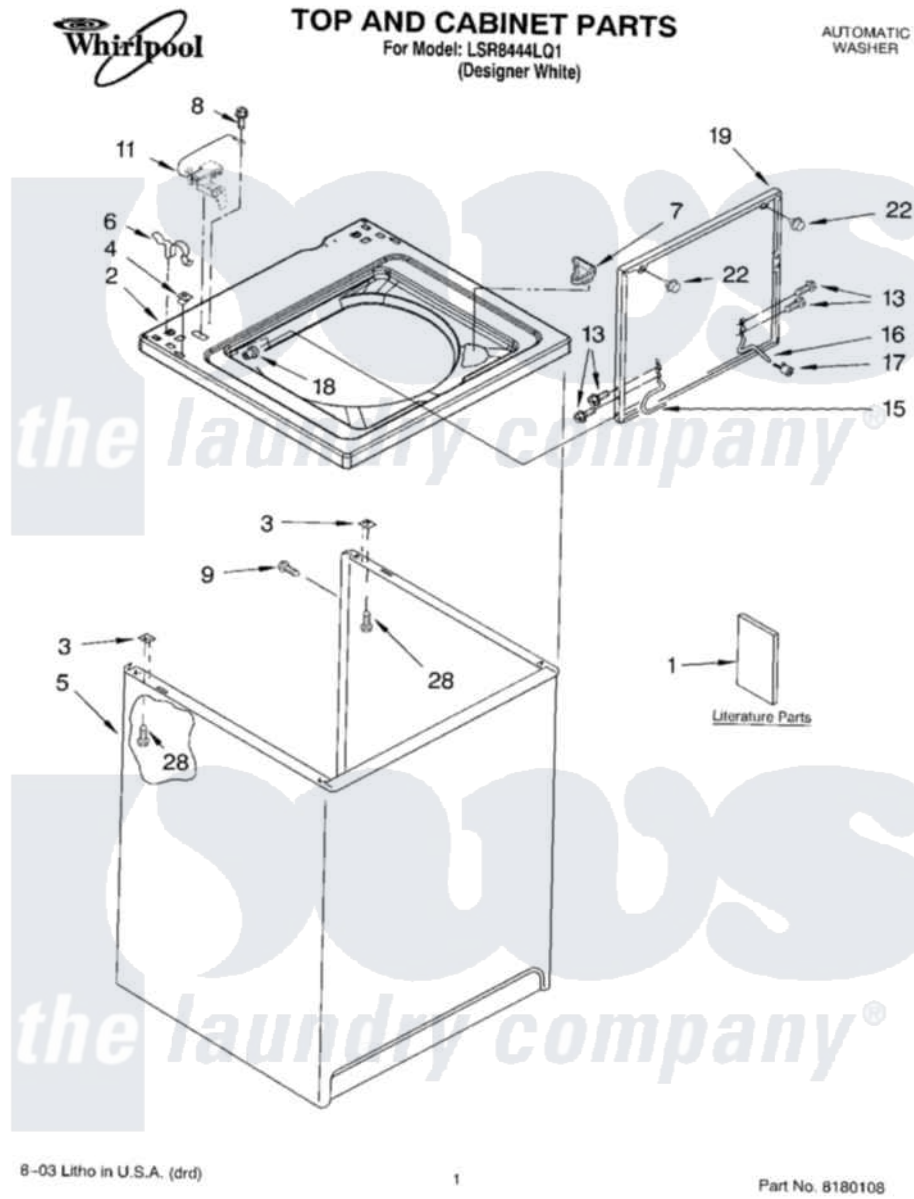

Whirlpool LSR8444LQ1 01 - TOP AND CABINET PARTS

Whirlpool Residential Whirlpool LSR8444LQ1 Washer Parts Parts Diagram 01 - TOP AND CABINET PARTS
Click on the part number to view part

Item	Original Part Number	Replaced By	Status	Part Description
1	LIT3956025		Not Available	Literature Parts (Installation Instructions)
"	LIT3955869			Literature Parts
"	LIT3955901		Not Available	Literature Parts (Feature Sheet)
"	LIT3956340		Not Available	Literature Parts (Energy Guide)
"	LIT8541395		Not Available	Literature Parts (Wiring Diagram)
"	N/A		Not Available	Following May Be Purchased
"	N/A		Not Available	DO-IT-YOURSELF REPAIR MANUALS
"	LIT4313896	4313896		Do-It-Yourself Repair Manuals
2	8318064			Top
3	62750			Spacer, Cabinet To Top (4)
4	357213			Nut, Push-In
5	63424			Cabinet
6	62780			Clip, Top And Cabinet And Rear Panel

7	3362952		Dispenser, Bleach
8	3351614		Screw, Gearcase Cover Mounting
9	3357011	308685	Side Trim)
11	8318084		Switch, Lid
13	3351355	W10119828	Screw, Lid Hinge Mounting
15	8318088		Hinge, Lid
16	54583		Hinge, Lid
17	19119		Bumper, Lid Hinge
18	21258		Bearing, Lid Hinge
19	8542387	W10193857	Lid
22	9724509		Bumper, Lid
28	3390631		Screw, 10-16 X 3/8