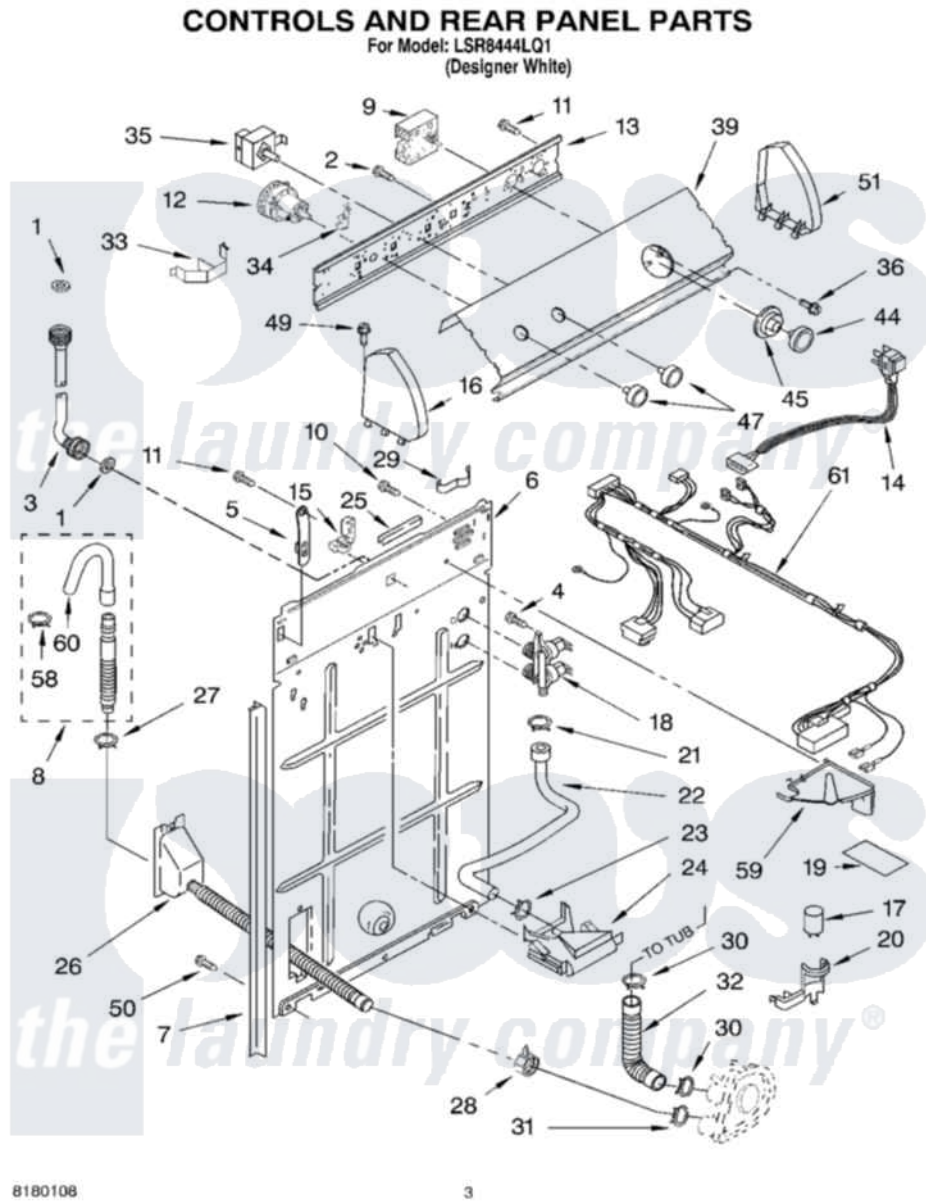

# Whirlpool LSR8444LQ1 02 - CONTROLS AND REAR PANEL PARTS

Whirlpool Residential Whirlpool LSR8444LQ1 Washer Parts Parts Diagram 02 - CONTROLS AND REAR PANEL PARTS  
Click on the part number to view part

Item	Original Part Number	Replaced By	Status	Part Description
1	3976300	<a href="#">16123</a>		Washer Inlet-Hose Miscellaneous Parts Must be Ordered Separately.
2	<a href="#">3400073</a>			Screw, Ground
3	3949374	<a href="#">89503</a>		Hose-Inlet
"	3949375	<a href="#">89503</a>		Hose-Inlet
4	<a href="#">9740848</a>			Screw, Mixing Valve Mounting
5	8318255	<a href="#">8568314</a>		Strap, Console
6	<a href="#">3357978</a>			Panel, Rear
7	<a href="#">62747</a>			Pad, Rear Panel
8	3951609	<a href="#">285664</a>		Hose
"	661577	<a href="#">285666</a>		Hose
"	3357090	<a href="#">285702</a>		Hose
9	<a href="#">8541393</a>			Timer, Control
10	<a href="#">3351614</a>			Screw, Gearcase Cover Mounting
11	<a href="#">90767</a>			Screw, 8A X 3/8 HeX Washer Head Tapping